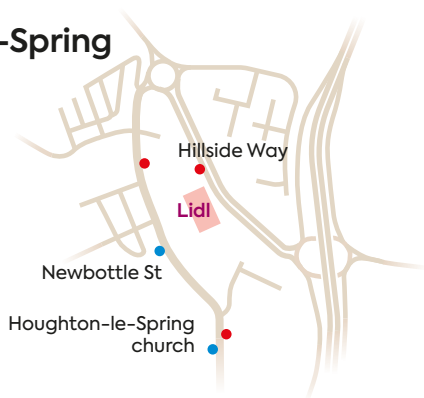

### bus stops in Durham

- towards Sunderland
- towards Langley Park

## Sunderland

Barnes Park  
see left for bus stops

East Herrington

X20 stops at any bus stop  
between Sunderland  
and Rainton Bridge

Houghton-le-Spring  
see left for bus stops

### bus stops in Sunderland

- where to get on and off

bus stops near  
**Barnes Park**

- towards Sunderland
- towards Durham & Langley Park

bus stops in  
**Houghton-le-Spring**

- towards Sunderland
- towards Durham & Langley Park

bus stops in  
**Carrville & Belmont**

- towards Sunderland
- towards Durham & Langley Park-