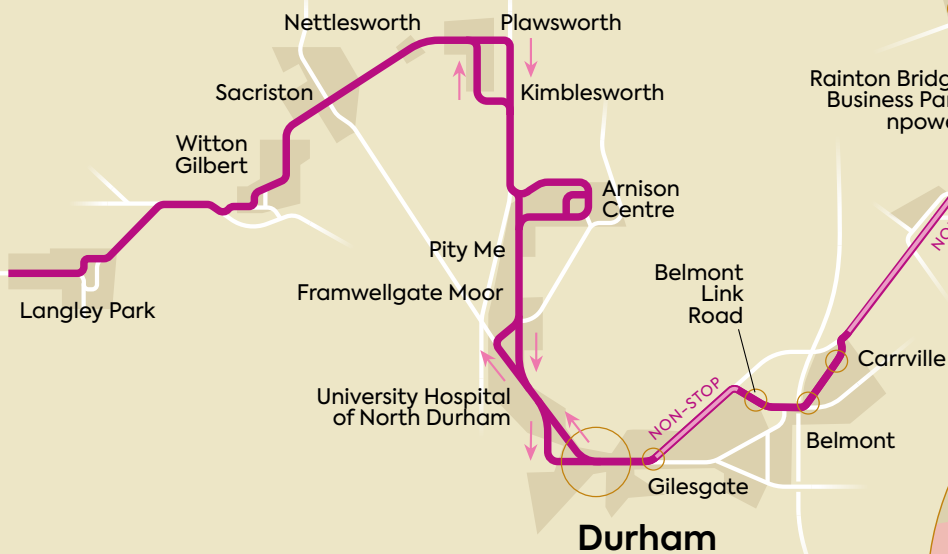

0944	44	1844
0945	45	1845
0948	48	1848
0954	54	1854
1003	03	1903
1006	06	1906
1014	14	1914

every hour
until

more frequent buses run between Sunderland and Durham and through the evening on route 20, but take longer

bus stops in Carrville & Belmont

- towards Sunderland
- towards Durham & Langley Park-

Sundays & public holidays

Langley Park Stringer Terrace	0717	17	1817
Witton Gilbert War Memorial	0725	25	1825
Sacrison crossroads	0728	28	1828
Arnison Centre Sainsbury's	0737	37	1837
University Hosp of N Durham	0745	45	1845
Durham North Road stand B	0749	49	1849

Sunday buses are not in Xlines colours

bus stops in Arnison Centre

- towards Langley Park
- towards Durham & Sunderland

bus stops in Durham

- towards Sunderland
- towards Langley Park

bus stops in Sunderland

- where to get on and off

Sunderland

Barnes Park

East Herrington

X20 stops at any bus stop between Sunderland and Rainton Bridge

Houghton-le-Spring

Chilton Moor

Rainton Bridge Business Park npower