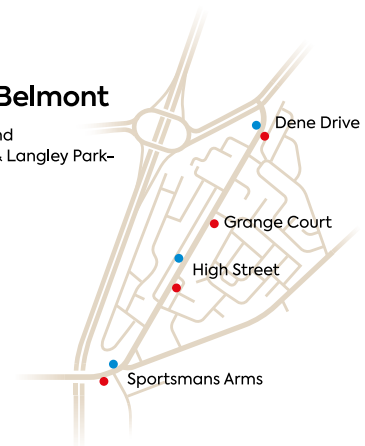

X20 Langley Park | Durham | Sunderland

Mondays to Fridays except public holidays

Langley Park Stringer Terrace	0657	0727	0747	0807	0843	every 30 mins	13	43	until	1513	1546	1616	1646	1716	1752	1822	1917	2027	2132	2237
Witton Gilbert War Memorial	0705	0735	0755	0815	0851		21	51		1521	1616	1624	1654	1724	1800	1830	1925	2035	2140	2245
Sacrison crossroads	0708	0738	0758	0818	0854		24	54		1524	1646	1627	1657	1727	1803	1833	1928	2038	2143	2248
Arnison Centre Sainsbury's	0718	0748	0808	0828	0904		34	04		1534	1716	1637	1707	1737	1813	1843	1937	2047	2152	2257
University Hosp of N Durham	0726	0756	0818	0836	0912		42	12		1542	1752	1645	1715	1745	1821	1851	1944	2054	2159	2304
Durham bus station stand A	0735	0805	0825	0848	0921	51	21	1551	1822	1649	1719	1749	1825	1855	1950	2057	2202	2307		
Belmont Sportsman's Arms	0745	0815		0857	0930	00	30	1602	1554	1705	1735	1803	1839	1908	1958					
Rainton Bridge npower	0754	0824		0906	0939	09	39	1611	1624	1716	1744	1812	1848	1917	1937	2007				
Houghton-le-Spring church	0800	0830		0912	0945	15	45	1617	1654	1722	1750	1818	1854	1923	1942	2012				
East Herrington Board Inn	0811	0841		0921	0954	24	54	1626	1724	1731	1759	1826	1902	1931	2020					
Sunderland Interchange	0825	0855		0933	1006	36	06	1639	1800	1744	1812	1837	1913	1942	2030					

bus stops in Carrville & Belmont

- towards Sunderland
- towards Durham & Langley Park-

Sundays & public holidays

Langley Park Stringer Terrace	0717	17	1817
Witton Gilbert War Memorial	0725	25	1825
Sacrison crossroads	0728	28	1828
Arnison Centre Sainsbury's	0737	37	1837
University Hosp of N Durham	0745	45	1845
Durham North Road stand B	0749	49	1849

- where to get on and off

Sunderland

Barnes Park

East Herrington

X20 stops at any bus stop between Sunderland and Rainton Bridge

Houghton-le-Spring

Chilton Moor

Rainton Bridge Business Park npower