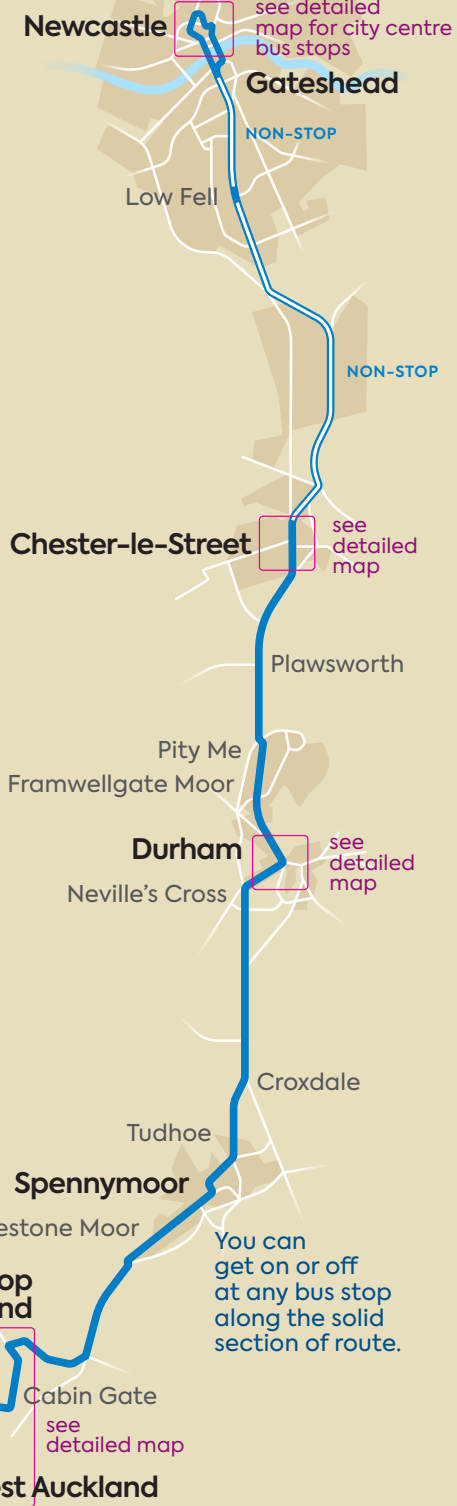

bus stops in Durham

- towards Newcastle
- towards Bishop Auckland

only these bus stops are listed in the timetables

Bishop Auckland

Chester-le-Street

You can get on or off at any bus stop along the solid section of route.