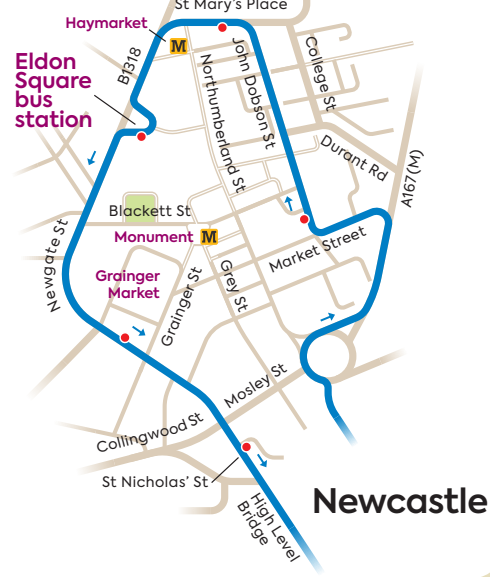

bus stops in Durham

- towards Newcastle
- towards Bishop Auckland

only these bus stops are listed in the timetables

Bishop Auckland

Chester-le-Street

You can get on or off at any bus stop along the solid section of route.