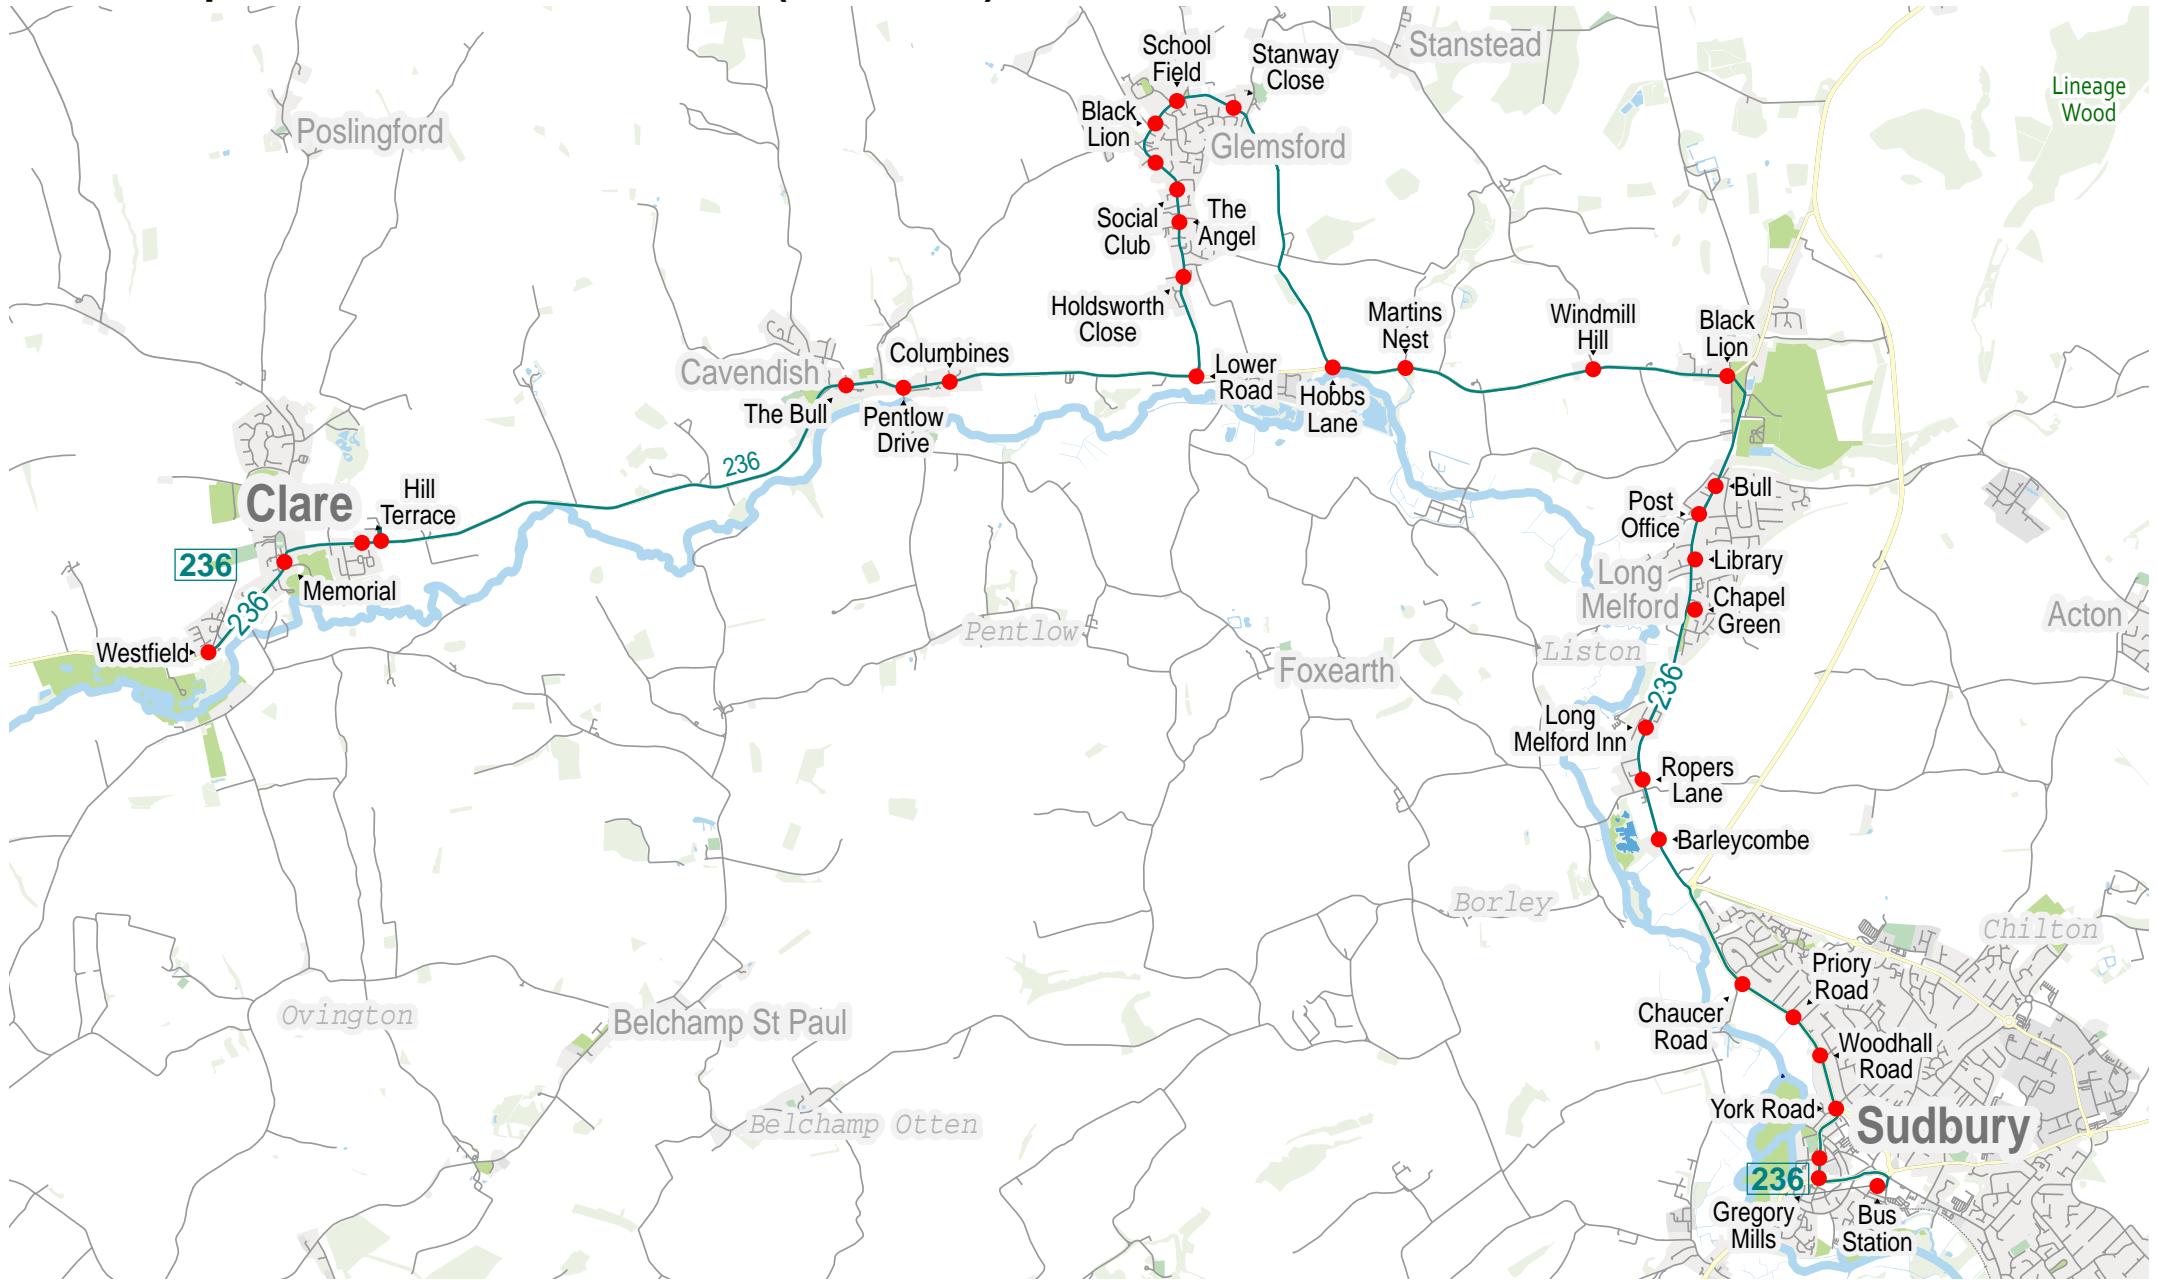

# Route map for Chambers service 236 (outbound)

# Route map for Chambers service 236 (inbound)