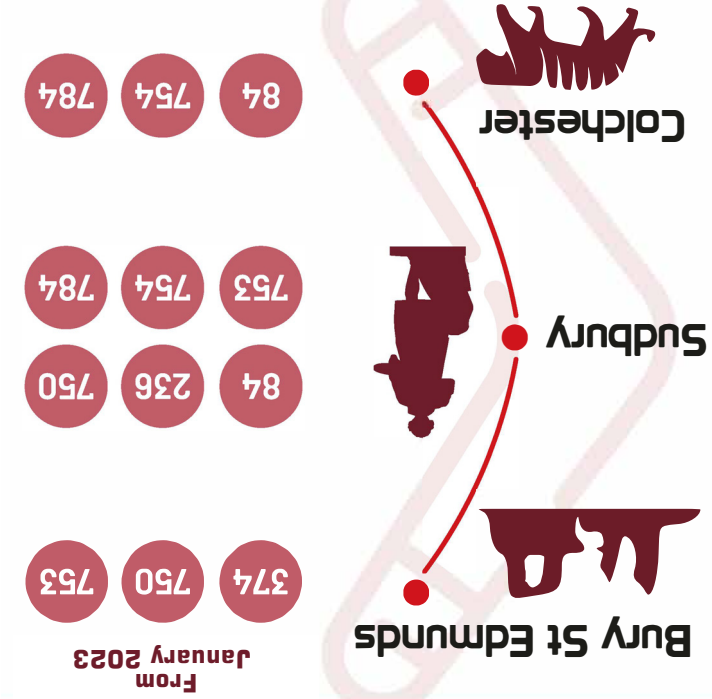

Mondays to Saturdays
except bank holidays

From 16th April 2023.
784 0850 journey from Colchester Station will start from Head Street at 0846.
784 On Mondays to Fridays the 0930 journey from Colchester will be replaced by a route 84 journey leaving at 0912.
84A 1245 journey from Sudbury will run on Mondays to Fridays.

The freedom to travel

any **where** anytime

across our network

Buy an Anywhere ticket on a Boomerang bus and have the freedom to travel anywhere, anytime across Suffolk and North Essex by Bus

Ideal for

- Families – fabulous fun days out visiting the many parks, waterways, sights, and attractions.
- Commuters – Flexible commuter fares for your new hybrid working patterns – 5 single trips, weekly and 30 day tickets bundles
- Students – Get prepared for a day at school or college with our 1 or 3 term student tickets
- Young adults – Buy a bundle of 5 single trip tickets to meet up in town with your friends after school or at the weekends.

Tickets and fares

	Day	7 day	30 day
Adult	£8	£35	£99
16 - 19	£7	£30	£99
Child	£6	£27	£99
Family*	£12		

up to every 30 mins
...bringing you back
Taking you there...

Travel anywhere

any day **£8.00**
per week **£35**
per month **£99**

getting in touch with us

for all our times & fares...

hedinghamandchambers.co.uk
03301 020801