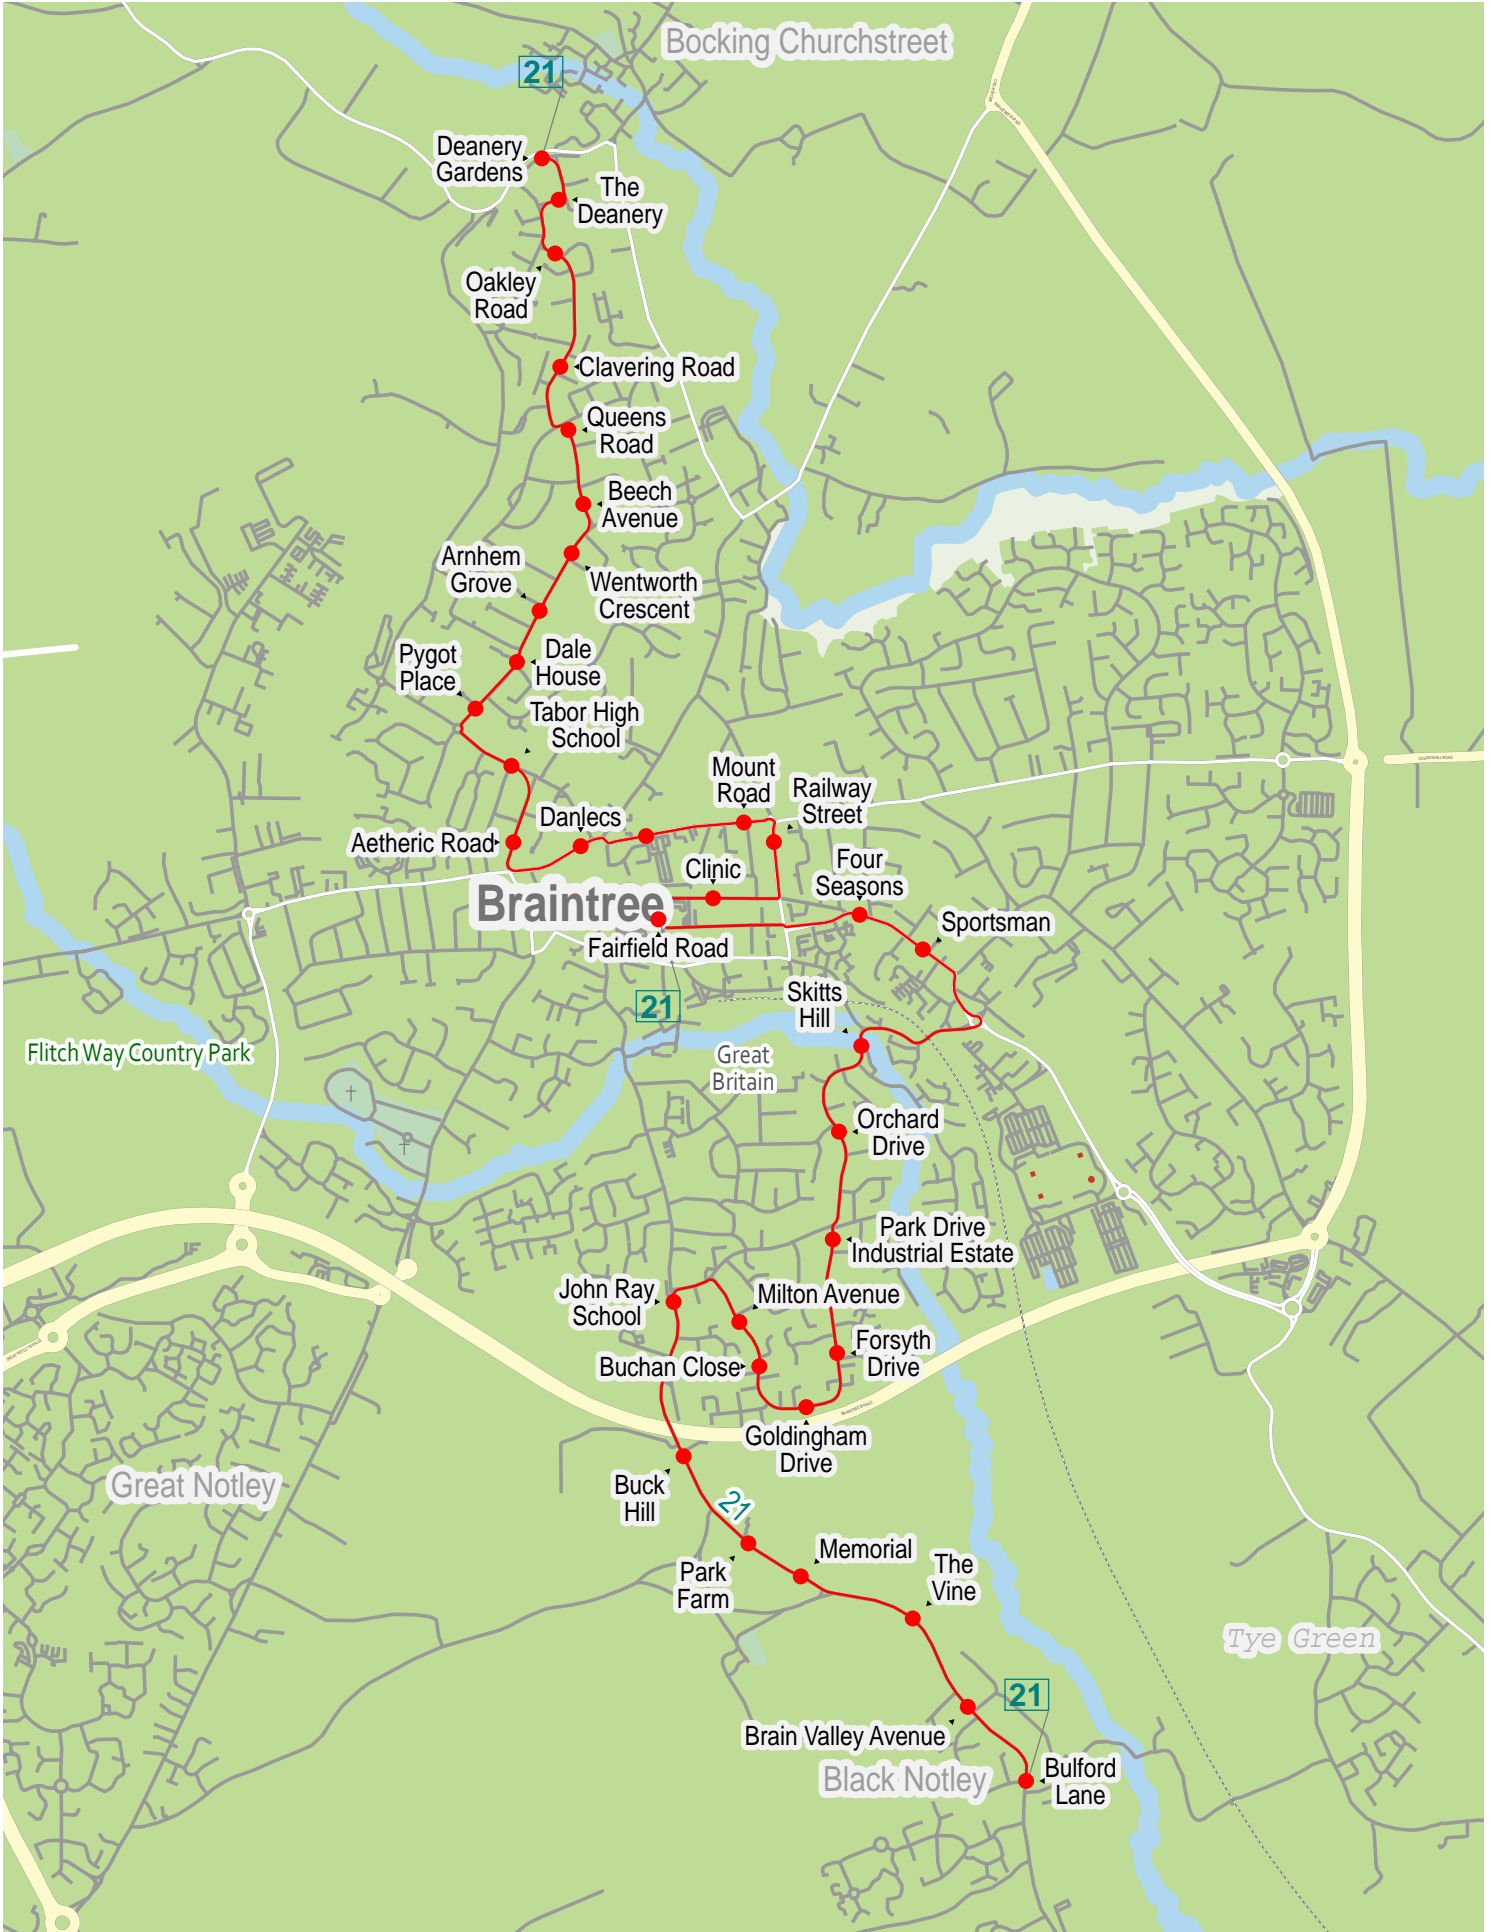

Route map for Heddingham service 21 (outbound)

750 m 1.5 km 2.3 km 3 km

Route map for Hedingham service 21 (inbound)

750 m 1.5 km 2.3 km 3 km