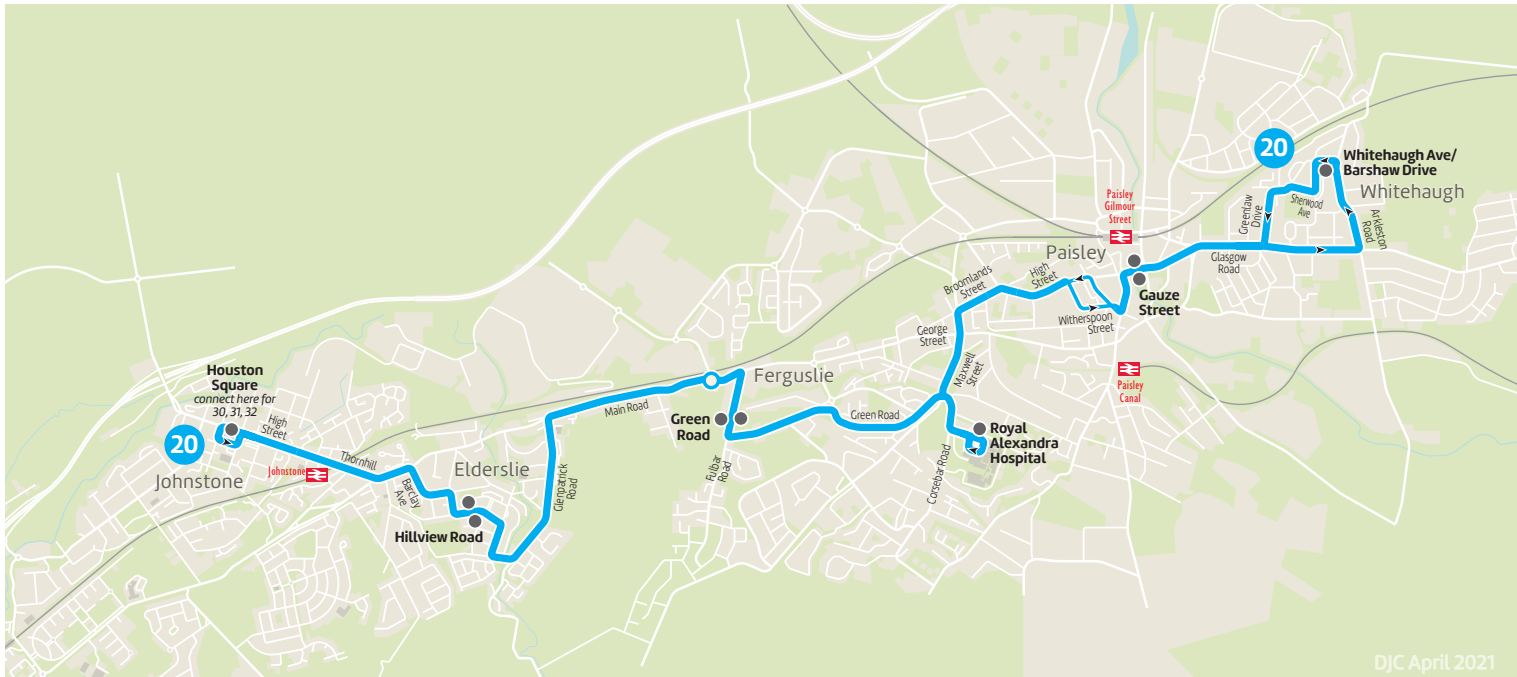

Johnstone - Paisley via Elderslie & RAH

20

SUNDAY from 6/6/21

Service No	20	20	20	20	20	20	20	20	20	20
Johnstone, High Street	08.03	09.03	10.03	11.03	12.03	13.03	14.03	15.03	16.03	17.03
Elderslie, Hillview	08.08	09.08	10.08	11.08	12.08	13.08	14.08	15.08	16.08	17.08
Green Road	08.17	09.17	10.17	11.17	12.17	13.17	14.17	15.17	16.17	17.17
Royal Alexandra Hospital	08.23	09.23	10.23	11.23	12.23	13.23	14.23	15.23	16.23	17.23
Paisley, Gauze Street	08.33	09.33	10.33	11.33	12.33	13.33	14.33	15.33	16.33	17.33

Paisley - Johnstone via RAH & Elderslie

20

SUNDAY from 6/6/21

Service No	20	20	20	20	20	20	20	20	20	20
Paisley, Gauze Street	08.34	09.34	10.34	11.34	12.34	13.34	14.34	15.34	16.34	17.34
Royal Alexandra Hospital	08.44	09.44	10.44	11.44	12.44	13.44	14.44	15.44	16.44	17.44
Green Road	08.50	09.50	10.50	11.50	12.50	13.50	14.50	15.50	16.50	17.50
Elderslie, Hillview	08.58	09.58	10.58	11.58	12.58	13.58	14.58	15.58	16.58	17.58
Johnstone, High Street	09.02	10.02	11.02	12.02	13.02	14.02	15.02	16.02	17.02	18.02

All Sunday journeys on service 20 are supported by Strathclyde Partnership for Transport