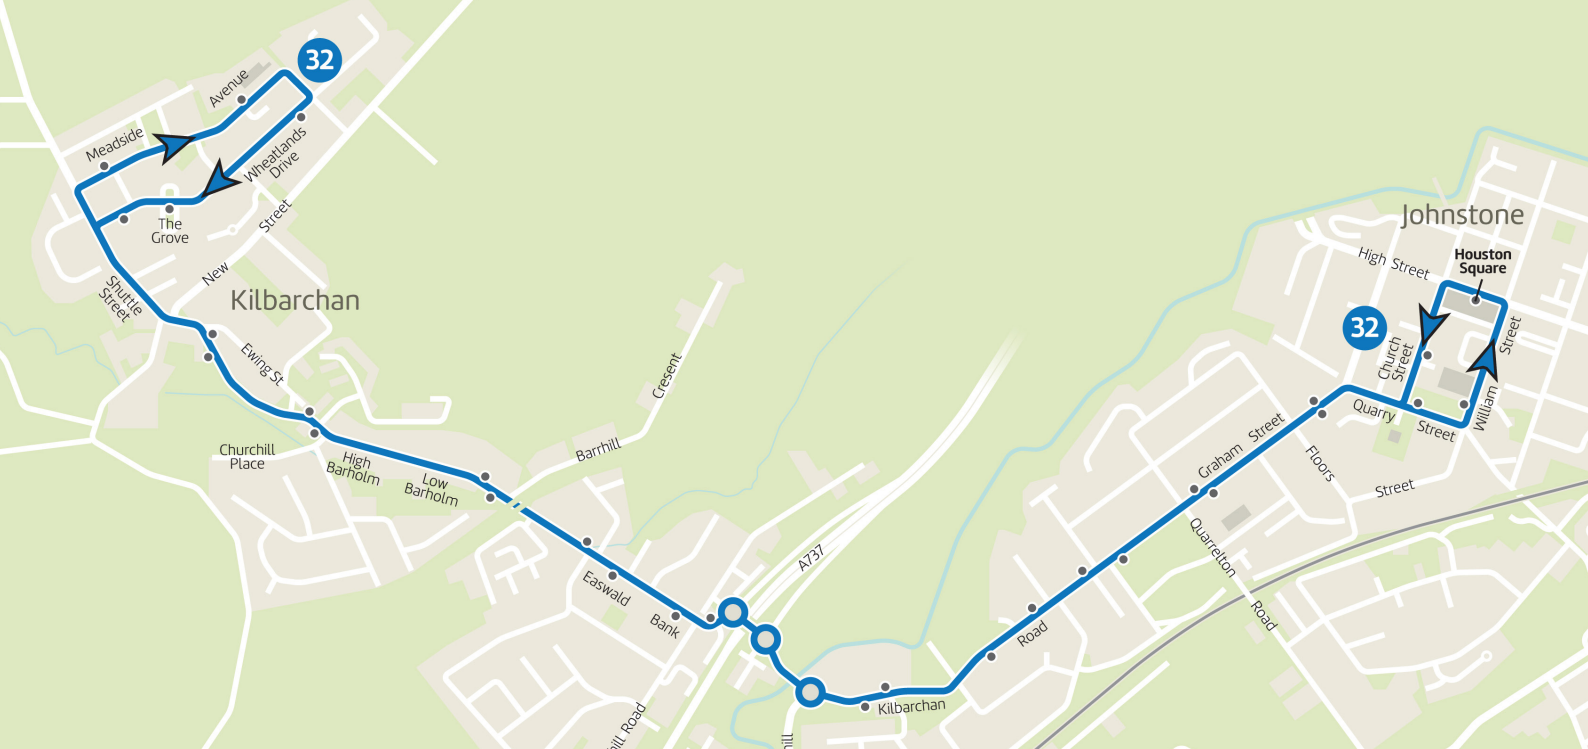

32

Kilbarchan

Johnstone

32

Meadside

Avenue

Wheatlands Drive

The Grove

New Street

Shuttle Street

Ewing St

Churchill Place

High Barholm

Low Barholm

Barrhill

Crescent

Easwald

Bank

A737

Kilbarchan

Road

Graham Street

Floors Street

Quarrelton Road

Quarry Street

Street

High Street

Houston Square

Church Street

Street

William Street

Street