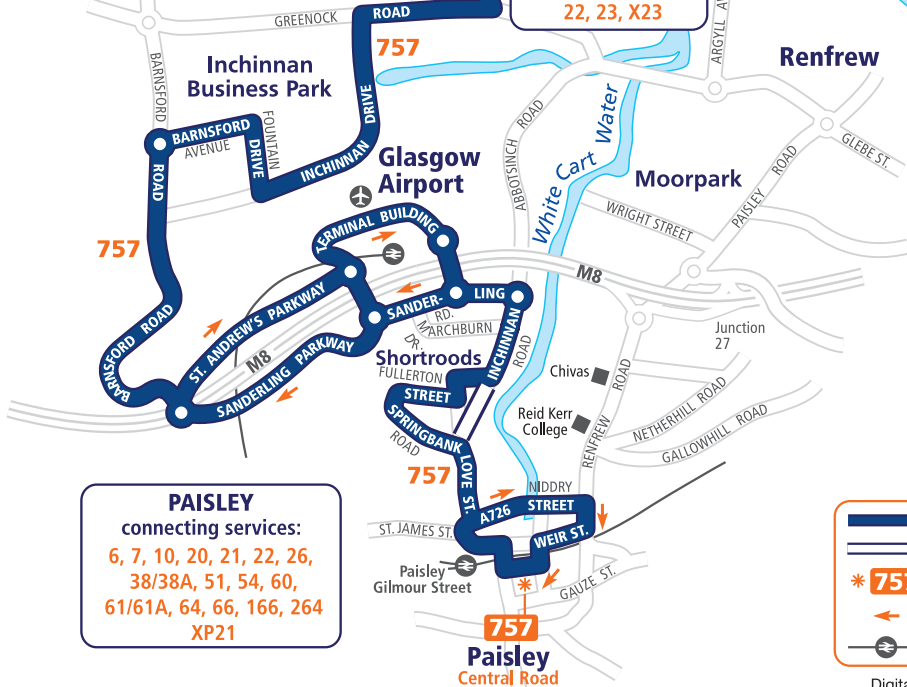

For services to Shortroods between 10am and 6pm see **service 66**

McGill's

757

**Clydebank to Paisley**  
via Glasgow Airport and Erskine

**CLYDEBANK**  
connecting services:  
81/81A/81B, X22

**INCHINNAN**  
connecting services:

**PAISLEY**  
connecting services:  
6, 7, 10, 20, 21, 22, 26,  
38/38A, 51, 54, 60,  
61/61A, 64, 66, 166, 264  
XP21

-  Route 757
-  Variation of route (Sunday)
-  \* **757** Terminus point
-  Buses run in direction of arrow
-  Railway line and station