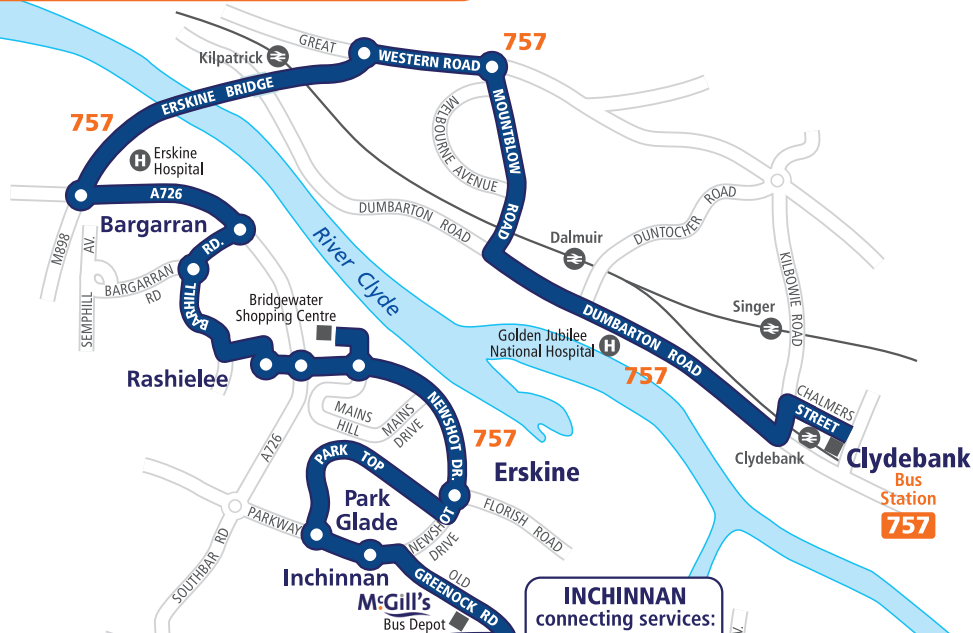

For services to Shortroods between 10am and 6pm see **service 66**

SUNDAY from 14th Nov 2021

		SPT	SPT	SPT	SPT	SPT	SPT	SPT	SPT	SPT	SPT	SPT	SPT	SPT	SPT	SPT	SPT	SPT	SPT
	757	757	757	757	757	757	757	757	757	757	757	757	757	757	757	757	757	757	757
Clydebank Bus Station	-	07.00	08.00	09.00	10.00	11.00	12.00	13.00	14.00	15.00	16.00	17.00	18.00	19.00	20.00	21.00	22.00	23.00	-
Dalmuir, Square	-	07.06	08.06	09.06	10.07	11.07	12.07	13.07	14.07	15.07	16.07	17.07	18.06	19.06	20.06	21.06	22.06	23.06	-
Erskine Bargarran	-	07.19	08.19	09.19	10.20	11.20	12.20	13.20	14.20	15.20	16.20	17.20	18.19	19.19	20.19	21.19	22.19	23.19	23.41
Bridgewater Shops	-	07.23	08.23	09.23	10.24	11.24	12.24	13.24	14.24	15.24	16.24	17.24	18.23	19.23	20.23	21.23	22.23	23.23	23.45
Park Mains, Park Grove	-	07.27	08.27	09.27	10.29	11.29	12.29	13.29	14.29	15.29	16.29	17.29	18.27	19.27	20.27	21.27	22.27	23.27	23.49
Inchinnan opp. Bus Depot	06.33	07.33	08.33	09.33	10.35	11.35	12.35	13.35	14.35	15.35	16.35	17.35	18.33	19.33	20.33	21.33	22.33	23.33	23.55
✘ Glasgow Airport	06.45	07.45	08.45	09.45	10.48	11.48	12.48	13.48	14.48	15.48	16.48	17.48	18.45	19.45	20.45	21.45	22.45	-	-
Shortroods, Gockston Road	06.50	07.50	08.50	09.50	-	-	-	-	-	-	-	-	18.50	19.50	20.50	21.50	22.50	-	-
🚶 Paisley, Central Road	06.57	07.57	08.57	09.57	10.57	11.57	12.57	13.57	14.57	15.57	16.57	17.57	18.57	19.57	20.57	21.57	22.57	-	-

For services to Shortroods between 10am and 6pm see **service 66**

McGill's

757

Clydebank to Paisley via Glasgow Airport and Erskine

CLYDEBANK
connecting services:
81/81A/81B, X22

INCHINNAN
connecting services:

PAISLEY
connecting services:
6, 7, 10, 20, 21, 22, 26,
38/38A, 51, 54, 60,
61/61A, 64, 66, 166, 264
XP21

-  Route 757
-  Variation of route (Sunday)
-  Terminus point
-  Buses run in direction of arrow
-  Railway line and station