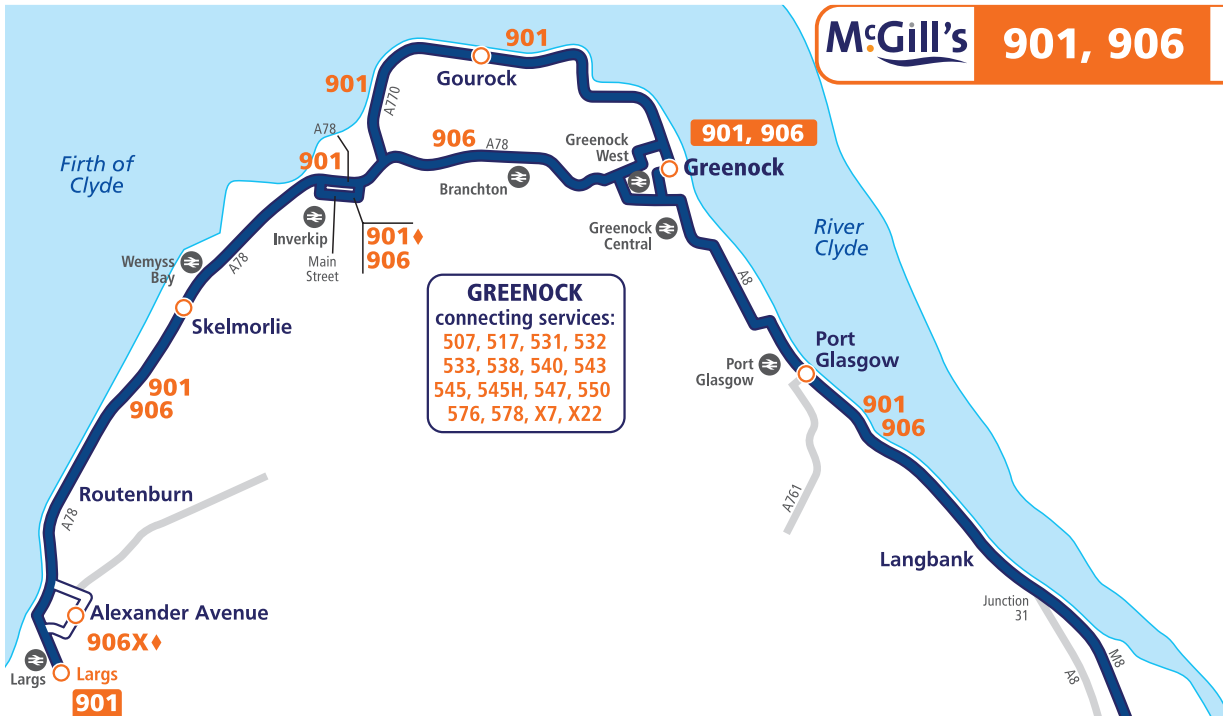

McGill's

901, 906

**Largs to Glasgow
via Greenock**

GREENOCK
connecting services:
507, 517, 531, 532
533, 538, 540, 543
545, 545H, 547, 550
576, 578, X7, X22