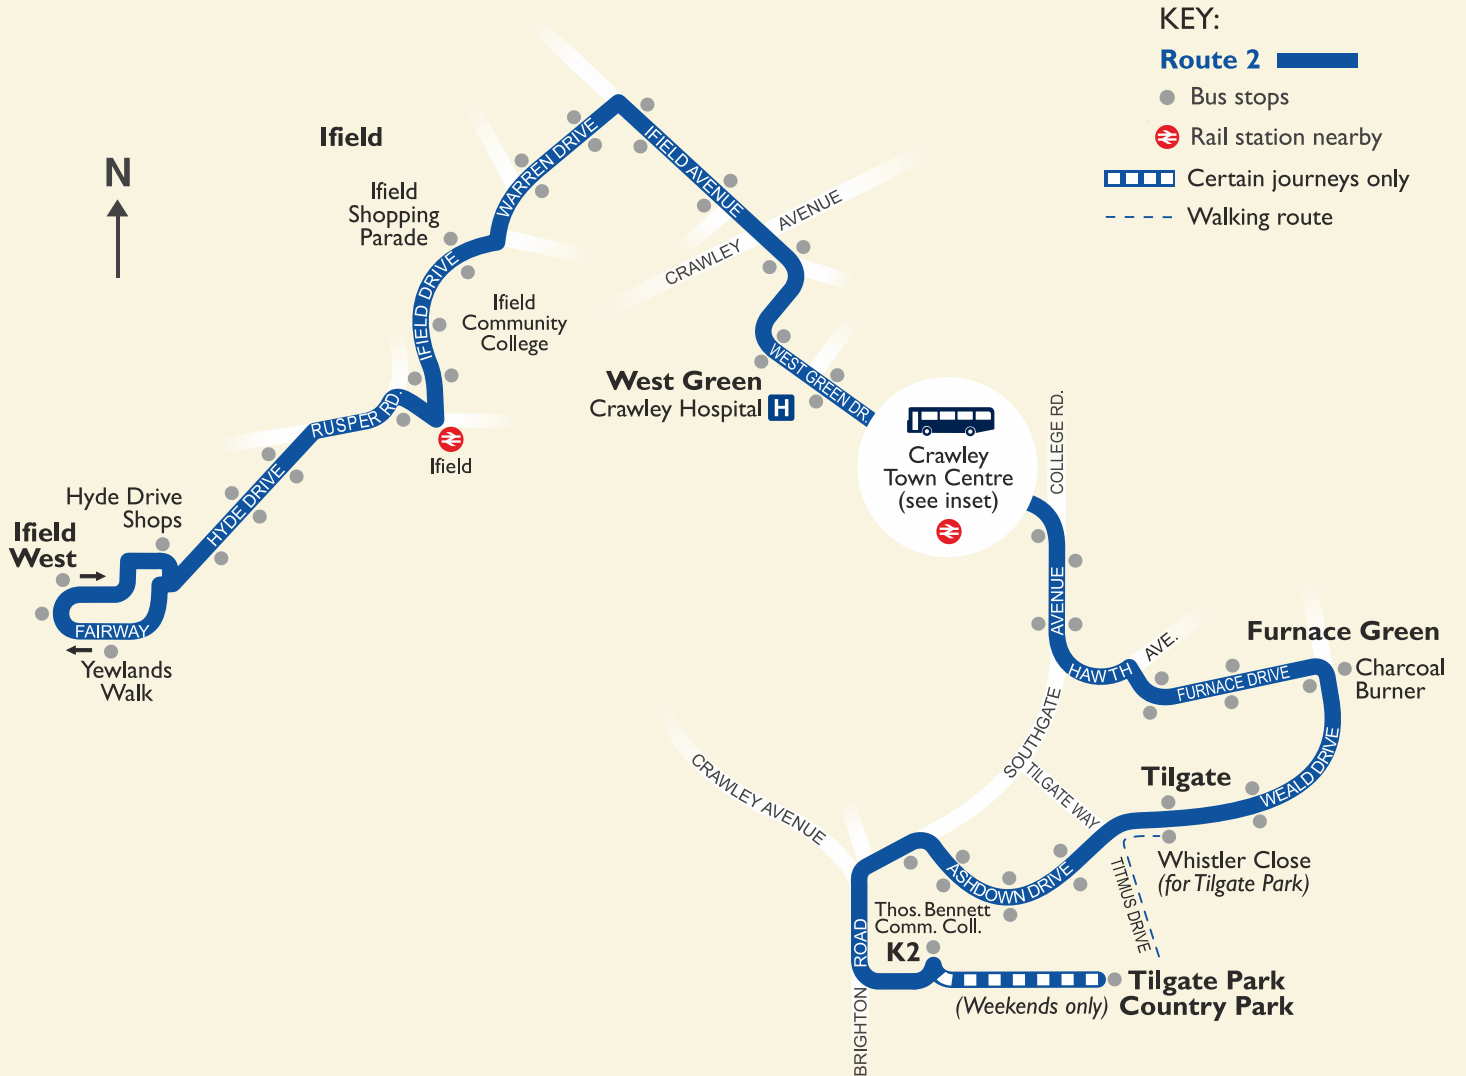

Daily service from 29 April 2017.

Where To Catch Your METROBUS ...at Crawley Bus Station

Route & Destinations	Bus Stops
2 Furnace Green, Tilgate, K2 Leisure Centre, Tilgate Park Country Park (Sats & Suns).....	U & B
2 Crawley Hospital, Ifield, Ifield West.....	H & P

This map is not to scale