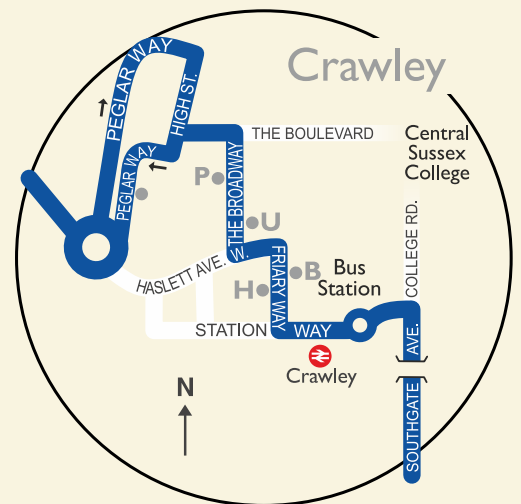

Daily service from 29 April 2017.

Where To Catch Your METROBUS ...at Crawley Bus Station

Route & Destinations	Bus Stops
2 Furnace Green, Tilgate, K2 Leisure Centre, Tilgate Park Country Park (Sats & Suns).....	U & B
2 Crawley Hospital, Ifield, Ifield West.....	H & P

This map is not to scale