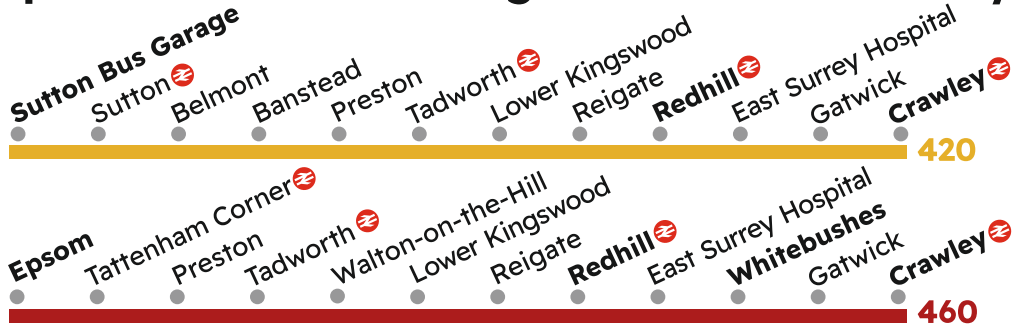

420

460

Sutton/Epsom • Tadworth • Reigate • Redhill • Crawley

Daily from 27th September 2025
Inc. journeys on Service **820** Mon-Fri only

Mondays to Fridays

Code.....	460	460	420	460	420	SDO 460	NSD 460	SDO 460	NSD 460	SDO 820	SDO 420	NSD 420	NSD 460	SDO 460	820	420	420
Sutton Bus Garage.....	...	...	...	...	...	...	...	...	...	0648	0655	0658	...	...	...	...	...
Sutton Station.....	...	...	...	...	...	...	...	...	...	0656	0704	0707	...	...	0741	0827	0904
Belmont Downs Road.....	...	...	...	...	...	...	...	...	...	0701	0709	0712	...	...	0748	0835	0909
Banstead Marks & Spencer.....	...	...	...	...	...	...	...	...	...	0710	0719	0720	...	...	0754	0843	0916
Tattenham Way Reigate Road.....	...	...	...	...	...	...	...	...	...	y	0728	0727	...	...	y	0851	0922
Merland Rise Sports Centre.....	...	...	...	...	...	...	...	...	...	↓	0733	0732	...	...	↓	0856	0926
Epsom Clock Tower, Stop C.....	...	...	...	0556	...	0635	0652	0700	0712	↓	↓	↓	0740	0740	↓	↓	↓
Tattenham Corner Station.....	...	...	...	0603	...	0643	0659	0708	0720	↓	↓	↓	0750	0750	↓	↓	↓
Preston Marbles Way, Merefield Gdns	...	...	...	0607	...	0648	0704	0714	0725	↓	↓	↓	0756	0756	↓	↓	↓
Tadworth Station.....	...	...	...	0612	...	0655	0711	0723	0731	↓	0738	0737	0804	0804	↓	0901	0930
Walton-on-the-Hill Howard Close	...	...	...	↓	...	↓	↓	↓	↓	↓	↓	↓	↓	↓	↓	↓	↓
Walton Oaks.....	...	...	...	↓	...	↓	↓	↓	↓	↓	↓	↓	0813	0813	0810	0909	0936
Lower Kingswood Green Lane.....	...	...	...	0618	...	0703	0717	0734	0738	0726	0748	0745	0822	0822	...	0918	...
Reigate Bancroft Road.....	0407	0505	...	0628	...	0717	0730	0756	0752	0743q	0811	0755	0838	0847	...	0931	...
St. Bede's School.....	↓	↓	...	↓	...	↓	↓	0813	...	0759	...	...	↓	↓	...	↓	↓
Redhill Bus Station (arr).....	0415	0513	...	0637	...	0728	0741	0824	0805	0806	0823	0805	0851	0901	...	0941	...
Redhill Bus Station (dep).....	0416	0514	0624	0640	0720	0732	0745	0829	0810	...	...	...	0856	0908	...	0945	...
East Surrey Hospital.....	0422	0520	0631	0647	0728	0740	0753	0837	0818	...	...	...	0905	0916	...	0953	...
Whitebushes Spencer Way.....	0425	0523	↓	0650	↓	0743	0756	0840	0821	...	...	...	0908	0919	...	↓	...
Salfords Church.....	0429	0527	0635	0655	0733	0750	0802	0847	0827	...	...	...	0913	0925	...	0957	...
Horley Lumley Road, A23.....	0434	0532	0640	0701	0740	0757	0808	0854	0833	...	...	...	0919	0931	...	1003	...
Gatwick South Terminal.....	0439	0537	0645	0706	0747	0804	0814	0902	0840	...	...	...	0925	0937	...	1009	...
Gatwick Road North.....	...	0541	...	0710	0751	0809	0818	0906	0844	...	...	...	0929	0941	...	1013	...
Crawley Bus Station.....	...	0549	...	0718	0759	0821	0826	0914	0852	...	...	...	0937	0949	...	1021	...
Holy Trinity School.....	...	...	...	...	...	0835	...	...	...	...	...	...	...	...	...	...	...

Mondays to Fridays cont...