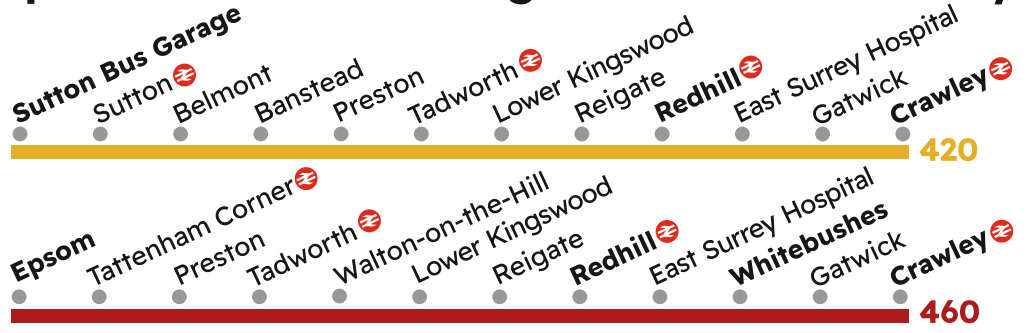

420

Sutton/Epsom • Tadworth • Reigate • Redhill • Crawley

460

Daily from 27th September 2025
Inc. journeys on Service **820** Mon-Fri only

Mondays to Fridays cont.

Service.....	420	420	460	420	460	420	460	460	460	460	460
Sutton Bus Garage.....	1805	1830	....	1914	....	2000	....	....	....	....	....
Sutton Station.....	1816	1839	....	1923	....	2007	....	....	....	....	....
Belmont Downs Road.....	1821	1843	....	1927	....	2011	....	....	....	....	....
Banstead Marks & Spencer.....	1829	1849	....	1933	....	2016	....	....	....	....	....
Tattenham Way Reigate Road.....	1836	1855	....	1939	....	2021	....	....	....	....	....
Merland Rise Sports Centre.....	1840	1859	....	1942	....	2024	....	....	....	....	....
Epsom Clock Tower, Stop C.....	↓	↓	1844	↓	1935	↓	2020	2110	2210	2310	0010
Tattenham Corner Station.....	↓	↓	1852	↓	1943	↓	2027	2117	2217	2317	0016
Preston Marbles Way, Merefield Gdns	↓	↓	1857	↓	1947	↓	2031	2121	2221	2321	0020
Tadworth Station.....	1844	1903	1903	1946	1953	2028	2036	2126	2226	2326	0025
Walton-on-the-Hill Howard Close	↓	↓	1909	↓	↓	↓	↓	↓	↓	↓	↓
Lower Kingswood Green Lane.....	1851	1910	1919	1952	1959	2033	2042	2132	2232	2331	0030
Reigate Bancroft Road.....	1903	1920	1930	2002	2009	2042	2051	2141	2241	2340	0039
Redhill Bus Station (arr).....	1912	....	1939	2011	2018	2051	2100	2150	2250	2348	0047
Redhill Bus Station (dep).....	1915	....	1943	2013	2021	....	2103	2152	2252	2349	0048
East Surrey Hospital.....	1923	....	1950	2020	2028	....	2110	2159	2259	2355	0054
Whitebushes Spencer Way.....	↓	....	1953	↓	2031	....	2113	2201	2301	2357	0056
Salfords Church.....	1927	....	1958	2024	2036	....	2118	2206	2306	0001	0100
Horley Lumley Road, A23.....	1932	....	2003	2029	2041	....	2123	2211	2311	0005	0104
Gatwick South Terminal.....	1937	....	2008	2034	2046	....	2128	2216	2316	0009	0108
Gatwick Road North.....	....	....	2012	2038	2050	....	2132	2220	2320	....	....
Crawley Bus Station.....	....	....	2020	2046	2058	....	2140	2228	2328	....	....

Partly supported by