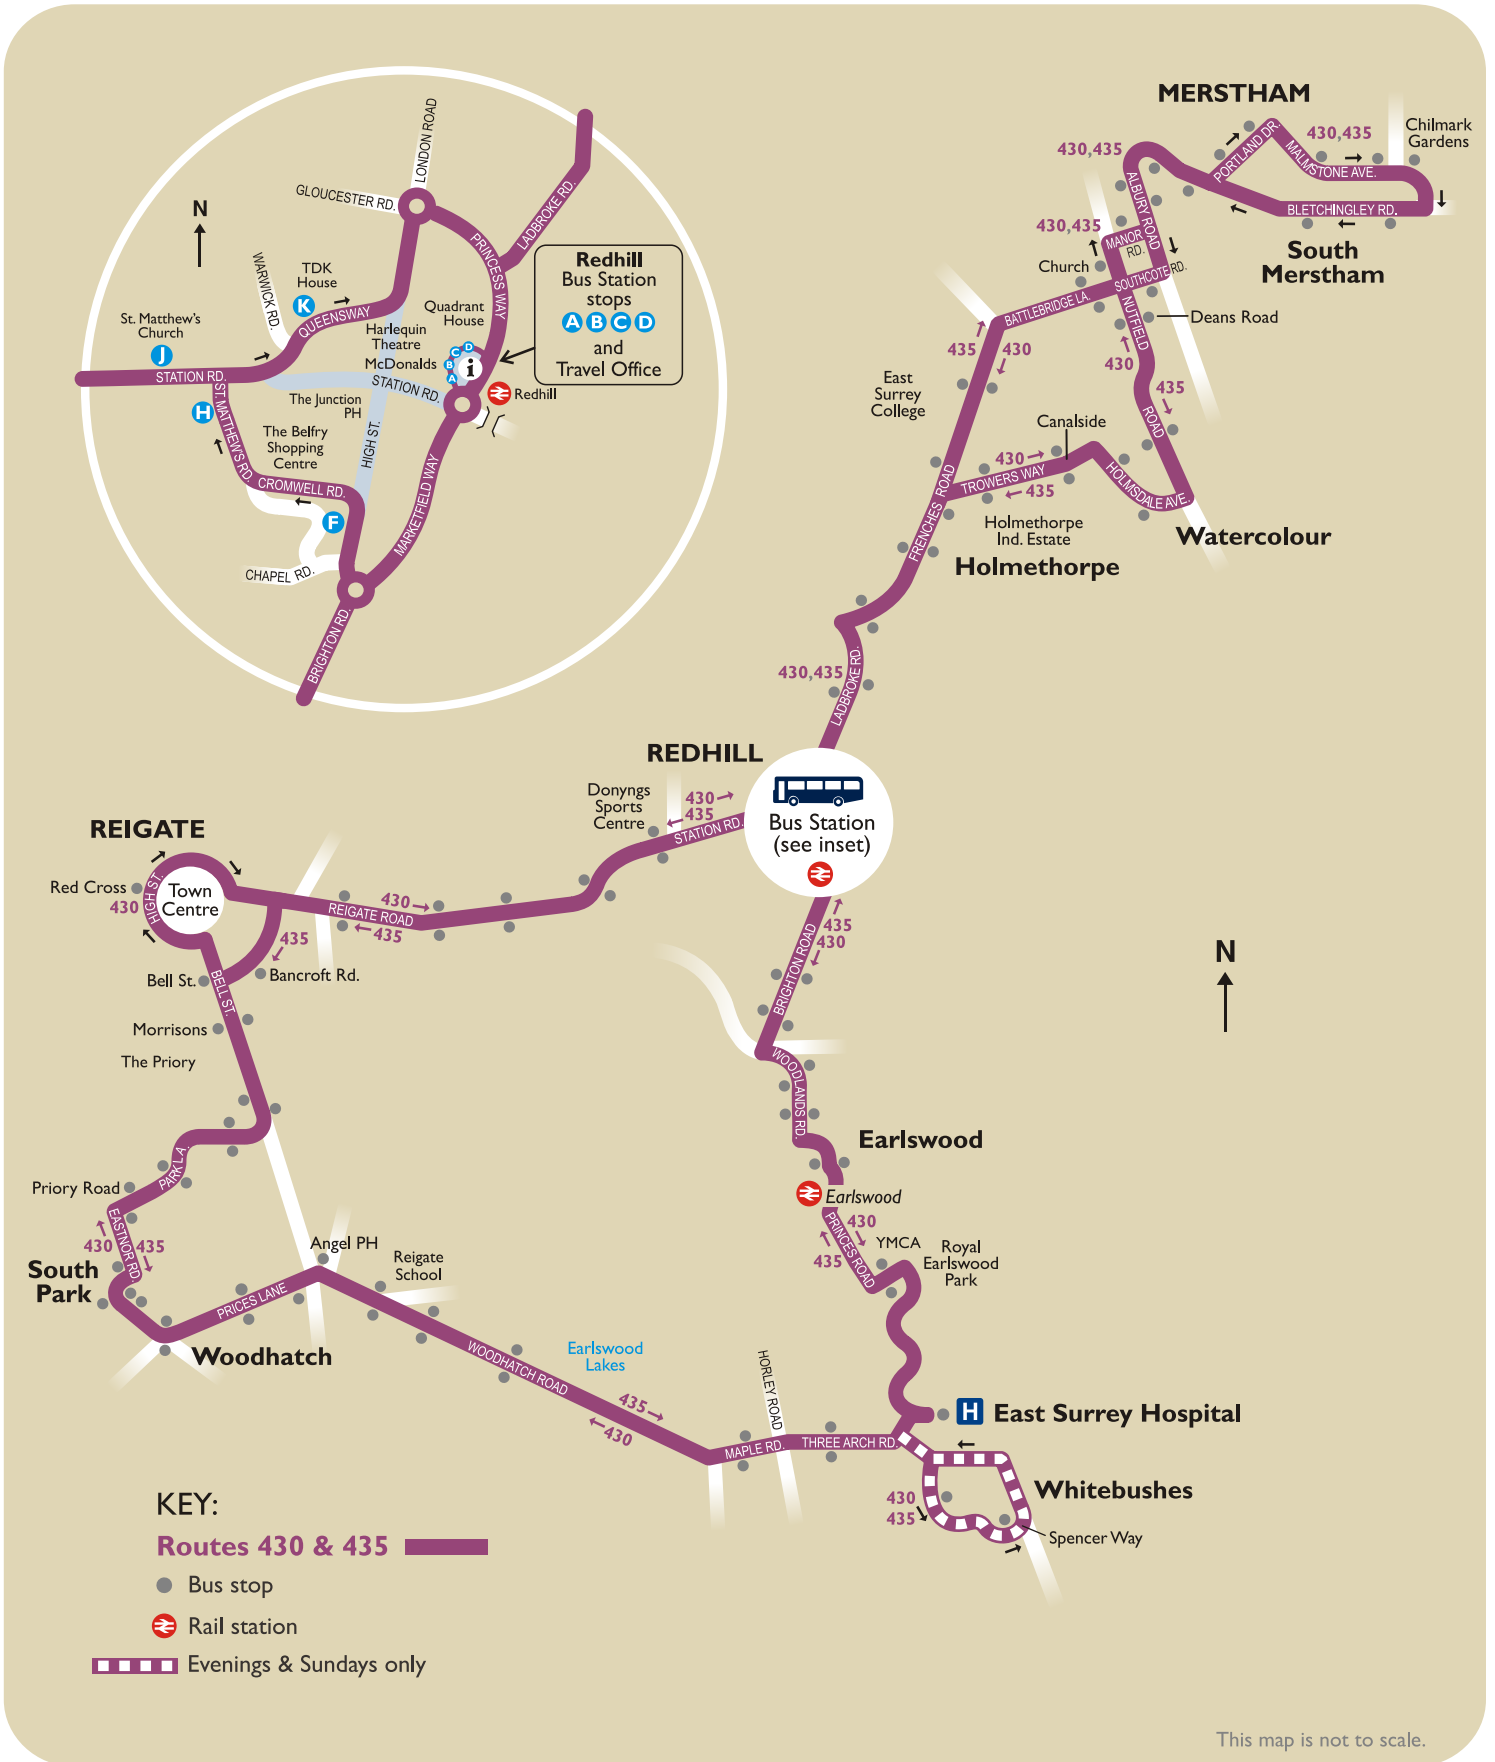

**METROBUS 430** Daily

**Merstham - Redhill - Reigate -  
Redhill - Merstham**

**METROBUS 435** Daily

**Merstham - Redhill - Reigate -  
Redhill - Merstham**

☎ 01293 449191

[metrobus.co.uk](http://metrobus.co.uk)