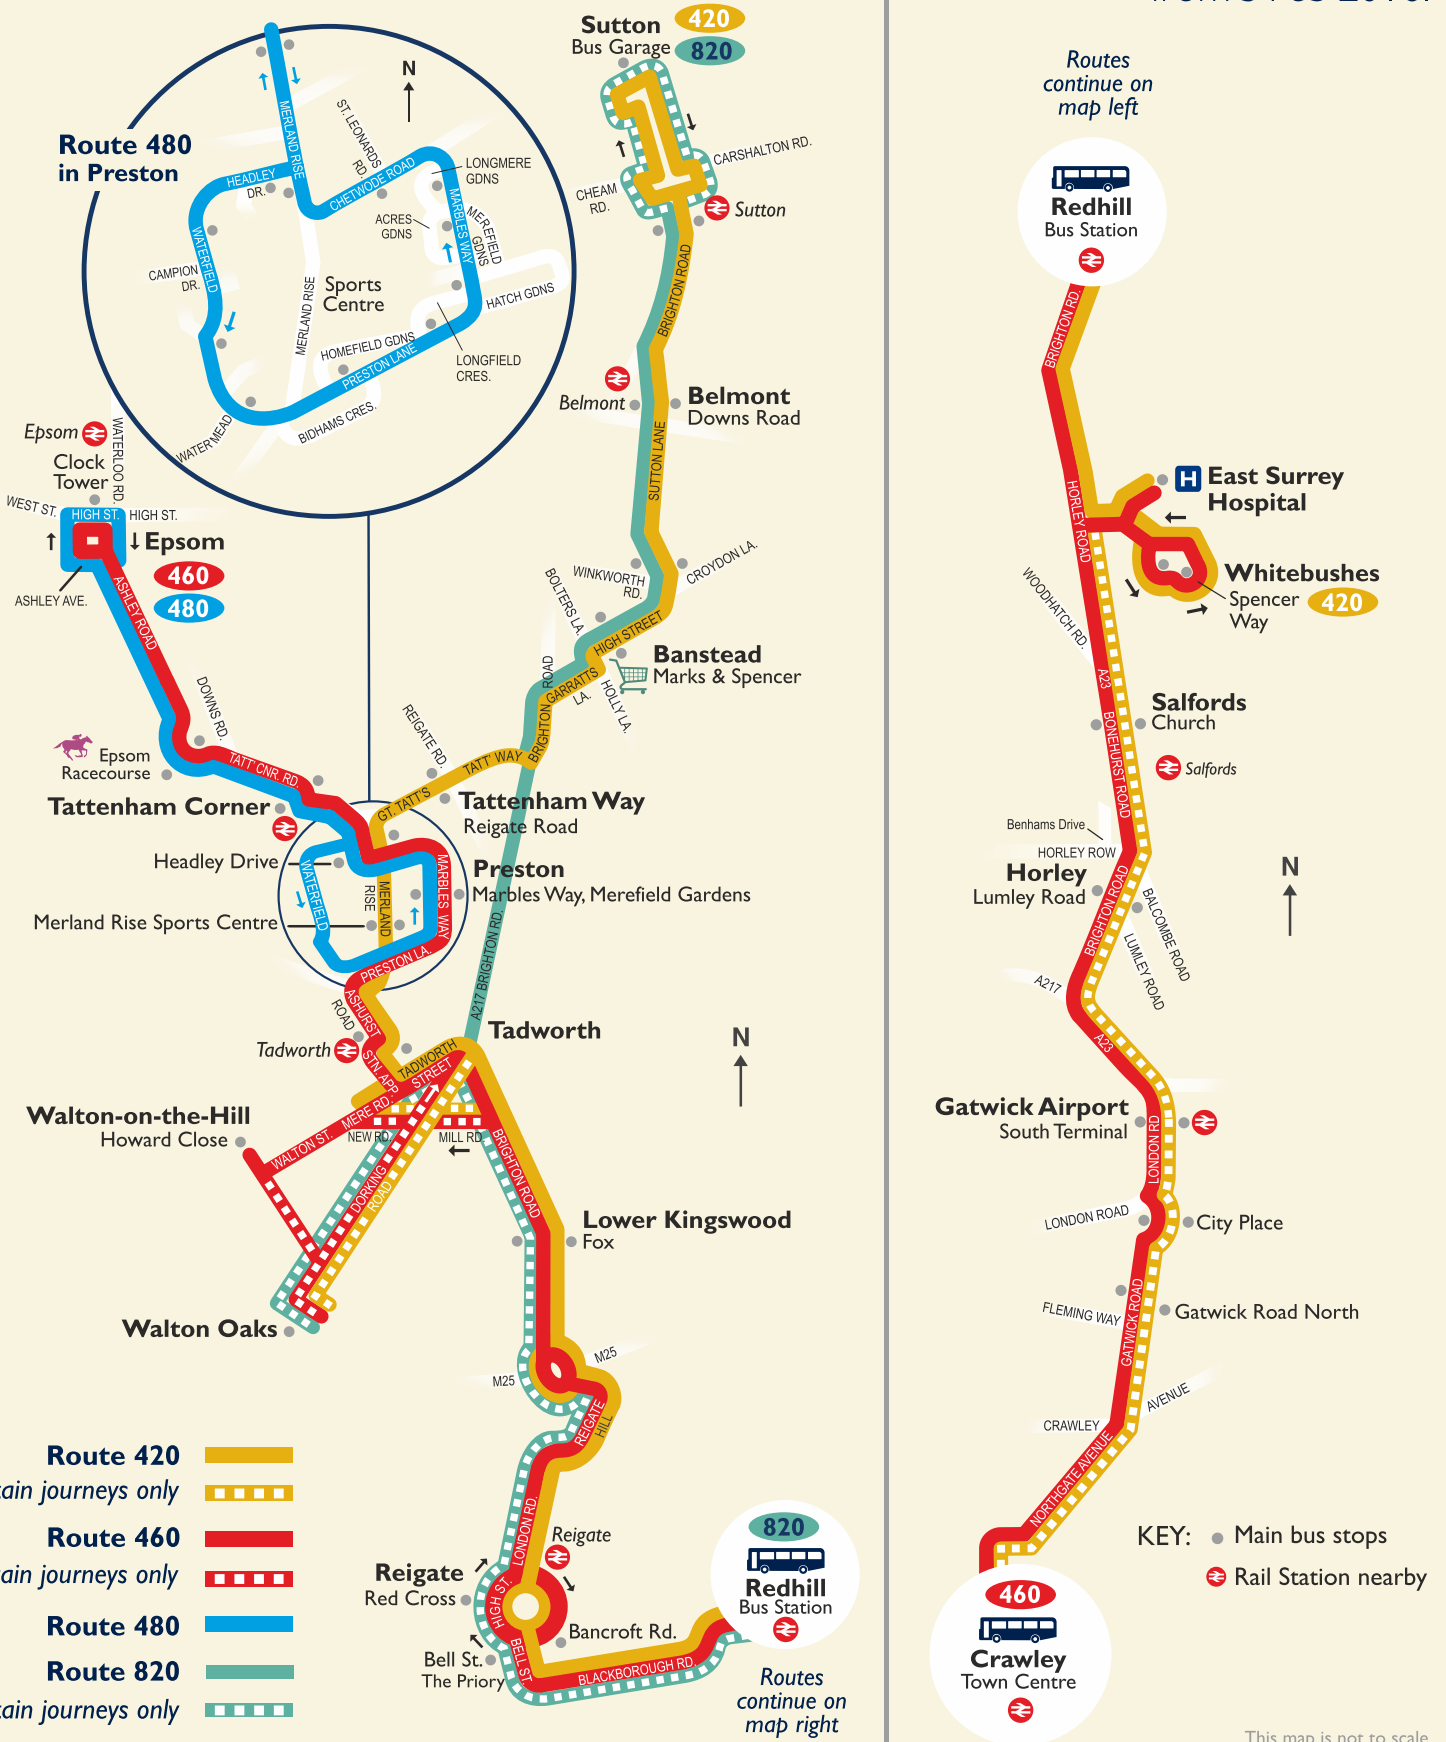

420 Daily **Sutton - Tadworth - Reigate - Redhill - Whitebushes**

460 Daily **Epsom - Tadworth - Reigate - Redhill - Gatwick - Crawley**

480 Mon-Sat **Epsom - Tattenham Corner - Preston** **METROBUS**

from 3 Feb 2018.

This map is not to scale

01293 449191

metrobus.co.uk