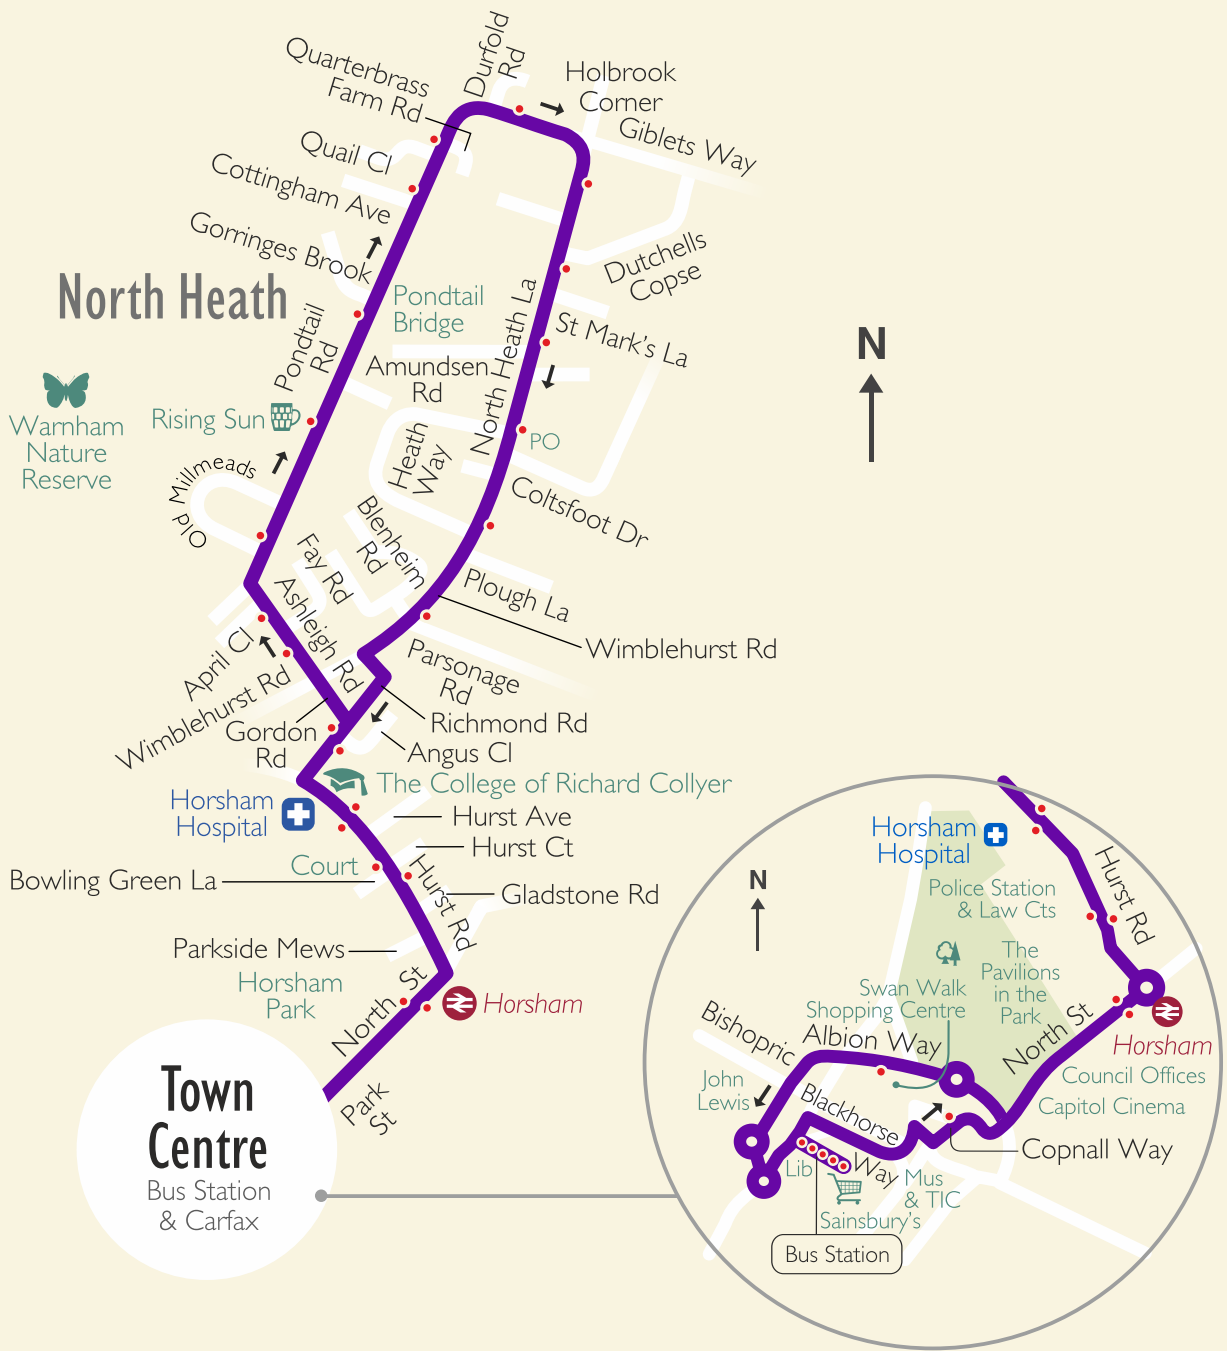

Mon-Sat service

**Horsham Metrorider tickets**  
are valid for unlimited travel in this area

Warnham North Heath  
The Common Littlehaven  
**HORSHAM** Roffey  
Broadbridge Heath  
Oakhill  
Southwater