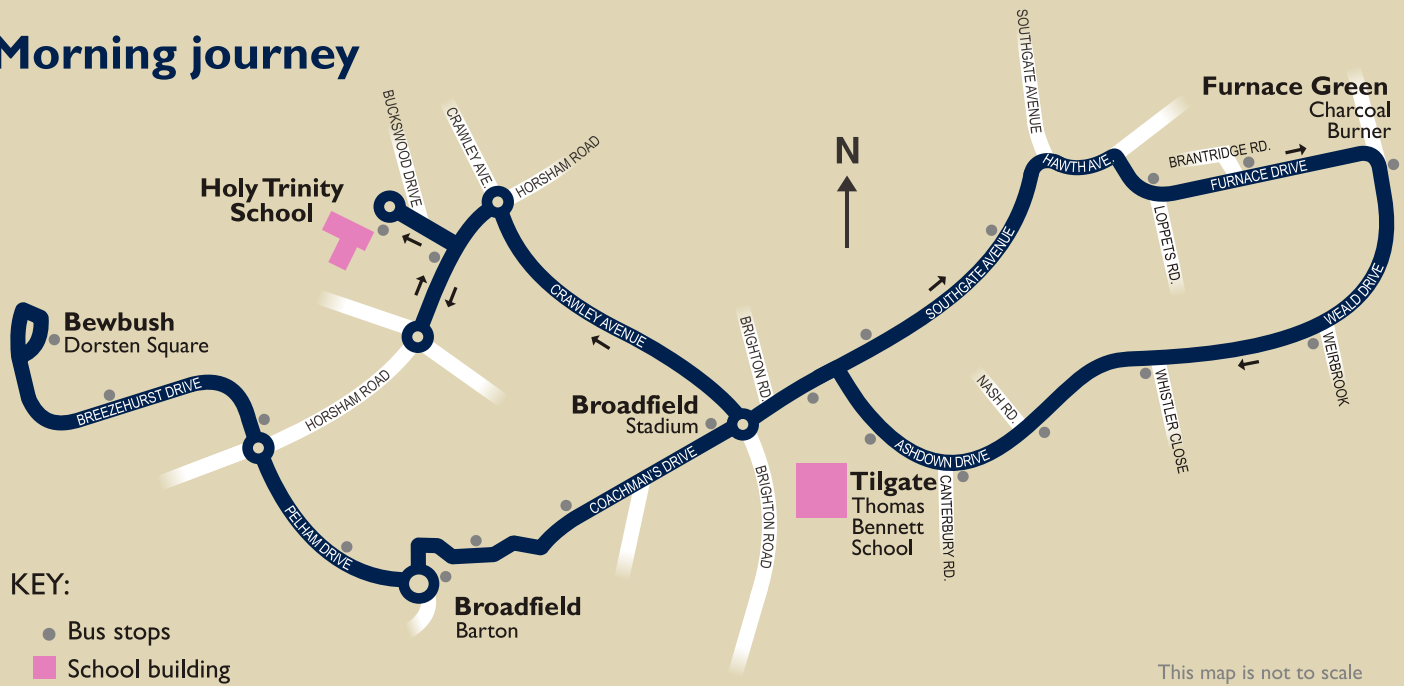

Morning journey

610

Thomas Bennett School - Broadfield - Bewbush / Holy Trinity Sch. - Thomas Bennett Sch. - Furnace Green - Crawley Bus Stn.

Afternoon journeys