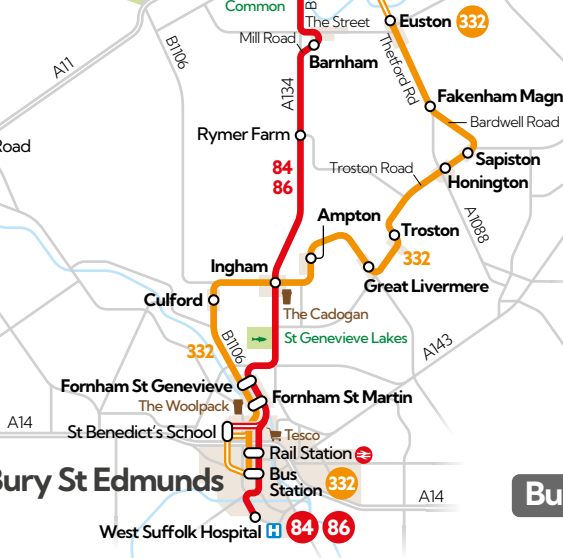

Coach Services

Network Map

from 4th January 2024

King's Lynn

Please note that, for reasons of scale, Thetford town service 83 has not been included.

Thetford

Norwich city centre

Brandon

you'll find timetables for all our services at coachservicesltd.co.uk

Bury St Edmunds

Bury St Edmunds

Attleborough

Key

- regular service (main map)
- less frequent service (main map)
- all services (inset maps)
- some journeys take this route
- bus stop locations (use as a guide only)
- buses run one-way on this section
- bus route terminus