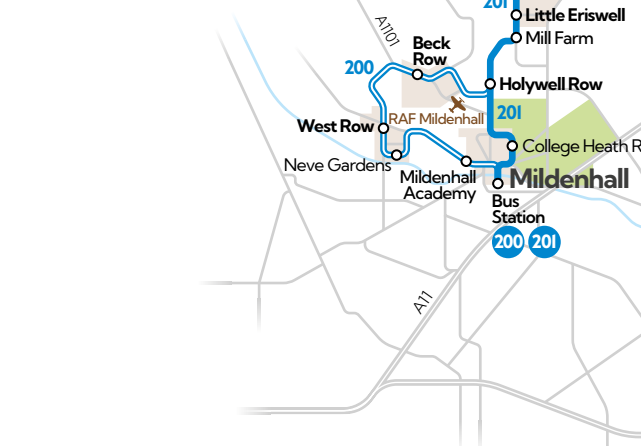

Coach Services

Network Map

from 4th January 2024

King's Lynn

Please note that, for reasons of scale, Thetford town service 83 has not been included.

Thetford

Norwich city centre

Brandon

you'll find timetables for all our services at coachservicesltd.co.uk

Bury St Edmunds

Bury St Edmunds

Attleborough

Key

- regular service (main map)
- less frequent service (main map)
- all services (inset maps)
- some journeys take this route
- bus stop locations (use as a guide only)
- buses run one-way on this section
- bus route terminus