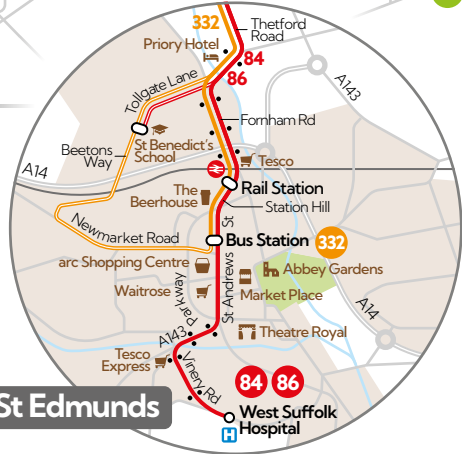

Coach Services

Network Map

from 4th January 2024

King's Lynn

Please note that, for reasons of scale, Thetford town service 83 has not been included.

Thetford

Norwich city centre

Brandon

you'll find timetables for all our services at coachservicesltd.co.uk

Bury St Edmunds

Bury St Edmunds

Attleborough

Key

- regular service (main map)
- less frequent service (main map)
- all services (inset maps)
- some journeys take this route
- bus stop locations (use as a guide only)
- buses run one-way on this section
- bus route terminus