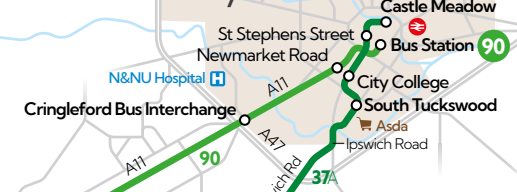

Coach Services

Network Map

from 4th January 2024

King's Lynn

Please note that, for reasons of scale, Thetford town service 83 has not been included.

Thetford

Norwich city centre

Brandon

you'll find timetables for all our services at coachservicesltd.co.uk

Bury St Edmunds

Bury St Edmunds

Attleborough

Key

- regular service (main map)
- less frequent service (main map)
- all services (inset maps)
- some journeys take this route
- bus stop locations (use as a guide only)
- buses run one-way on this section
- bus route terminus