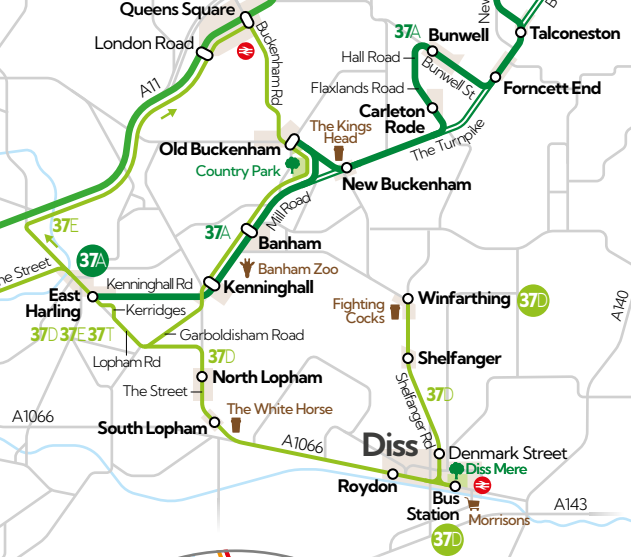

Coach Services

Network Map

from 4th January 2024

King's Lynn

Please note that, for reasons of scale, Thetford town service 83 has not been included.

Thetford

Norwich city centre

Brandon

you'll find timetables for all our services at coachservicesltd.co.uk

Bury St Edmunds

Bury St Edmunds

Attleborough

Key

- regular service (main map)
- less frequent service (main map)
- all services (inset maps)
- some journeys take this route
- bus stop locations (use as a guide only)
- buses run one-way on this section
- bus route terminus