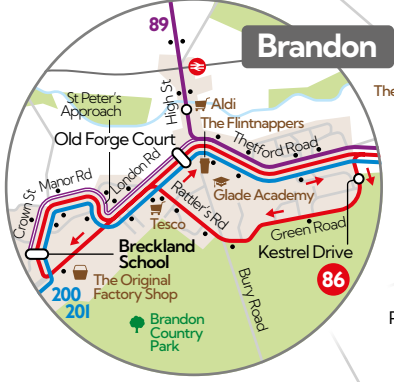

Coach Services

Network Map

from 4th January 2024

King's Lynn

Please note that, for reasons of scale, Thetford town service 83 has not been included.

Thetford

Norwich city centre

Brandon

you'll find timetables for all our services at coachservicesltd.co.uk

Bury St Edmunds

Bury St Edmunds

Attleborough

Key

- regular service (main map)
- less frequent service (main map)
- all services (inset maps)
- some journeys take this route
- bus stop locations (use as a guide only)
- buses run one-way on this section
- bus route terminus