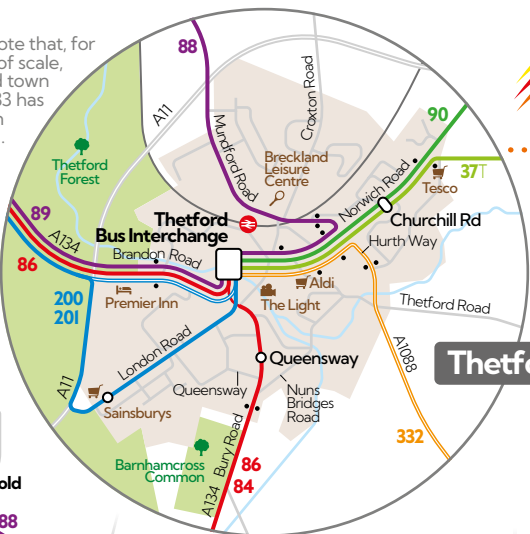

Coach Services

Network Map

from 4th January 2024

King's Lynn

Please note that, for reasons of scale, Thetford town service 83 has not been included.

Thetford

Norwich city centre

Brandon

you'll find timetables for all our services at coachservicesltd.co.uk

Bury St Edmunds

Bury St Edmunds

Attleborough

Key

- regular service (main map)
- less frequent service (main map)
- all services (inset maps)
- some journeys take this route
- bus stop locations (use as a guide only)
- buses run one-way on this section
- bus route terminus