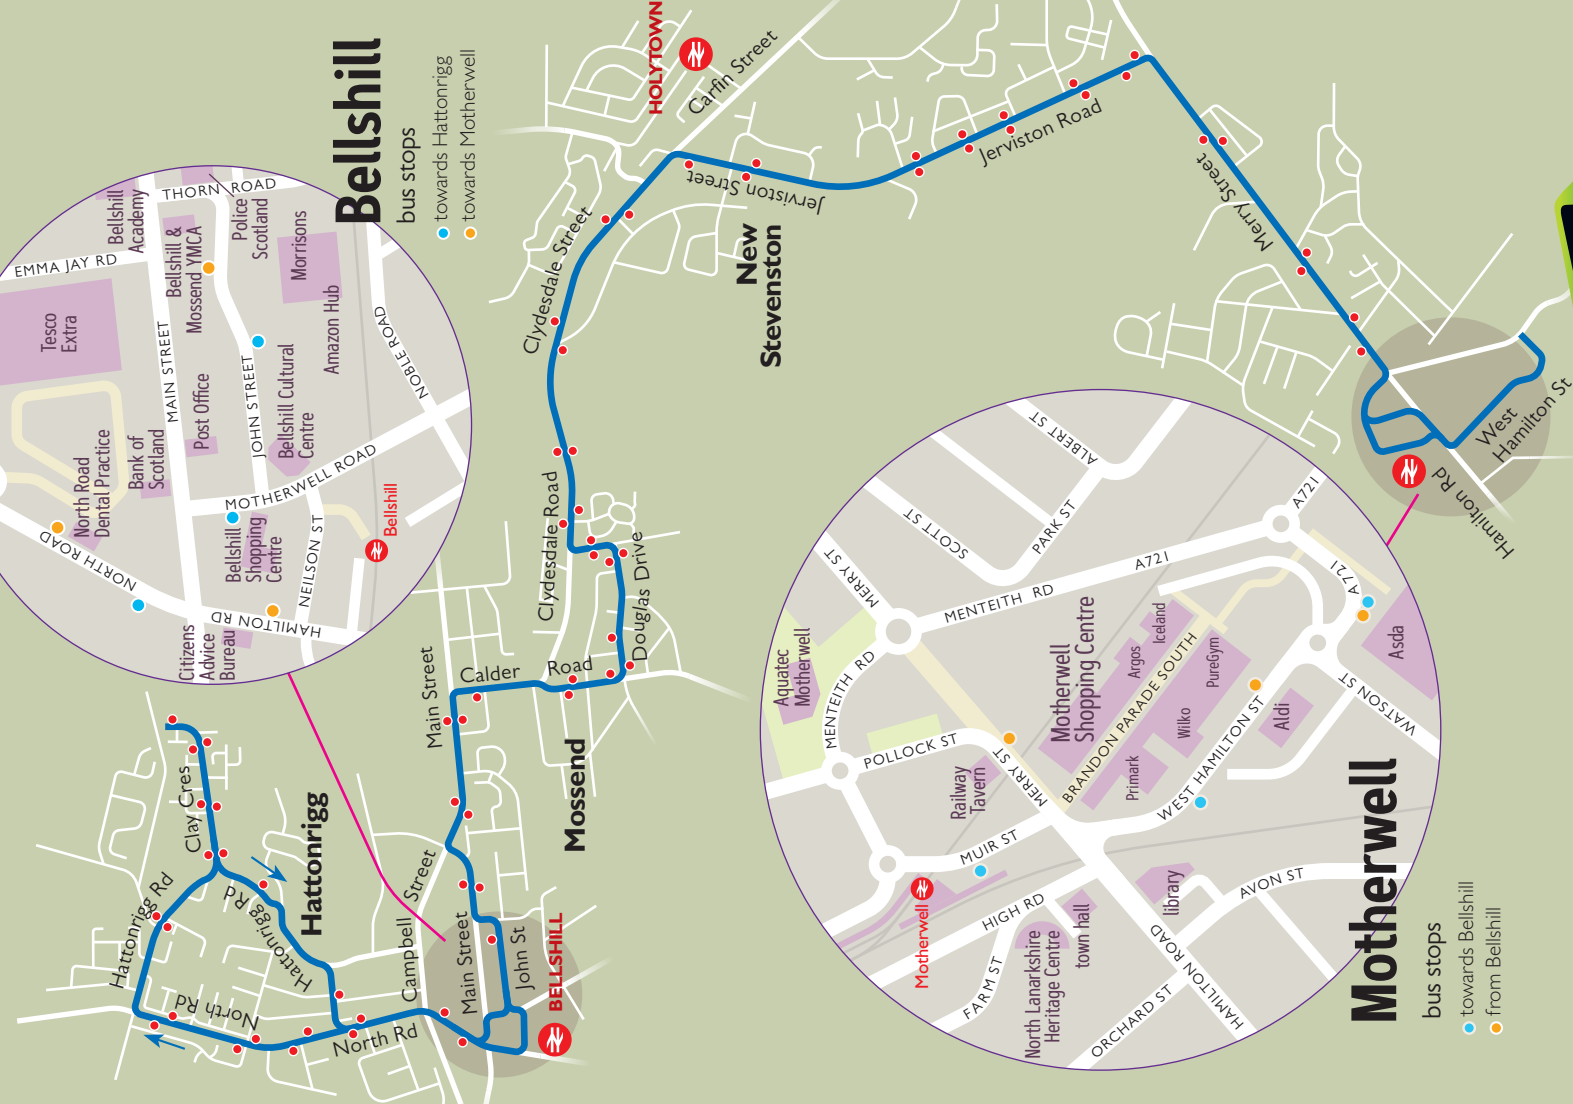

We hope you like the improvements we're making to Bally Bus, the handy connection between Bellshill and Motherwell. It's now run by JMB Travel, your friendly, local, independent bus company.

from JMB

We're keeping the well-liked name but the buses are being painted into the smart green and silver JMB colours.

every 30 mins

Buses now run every 30 minutes all day Mondays to Fridays and hourly on Saturdays.

improved route

All buses now go around Hattonrigg the same way - up North Road into Clay Crescent, returning along the southern part of Hattonrigg Road.

In Motherwell buses can now drop you off outside Asda and return along West Hamilton Street instead of continuing up Menteith Road.

better connections

Change in Motherwell to any other JMB Travel bus. Get a great value all-day ticket and go where you want as often as you want on our network

Ballybus