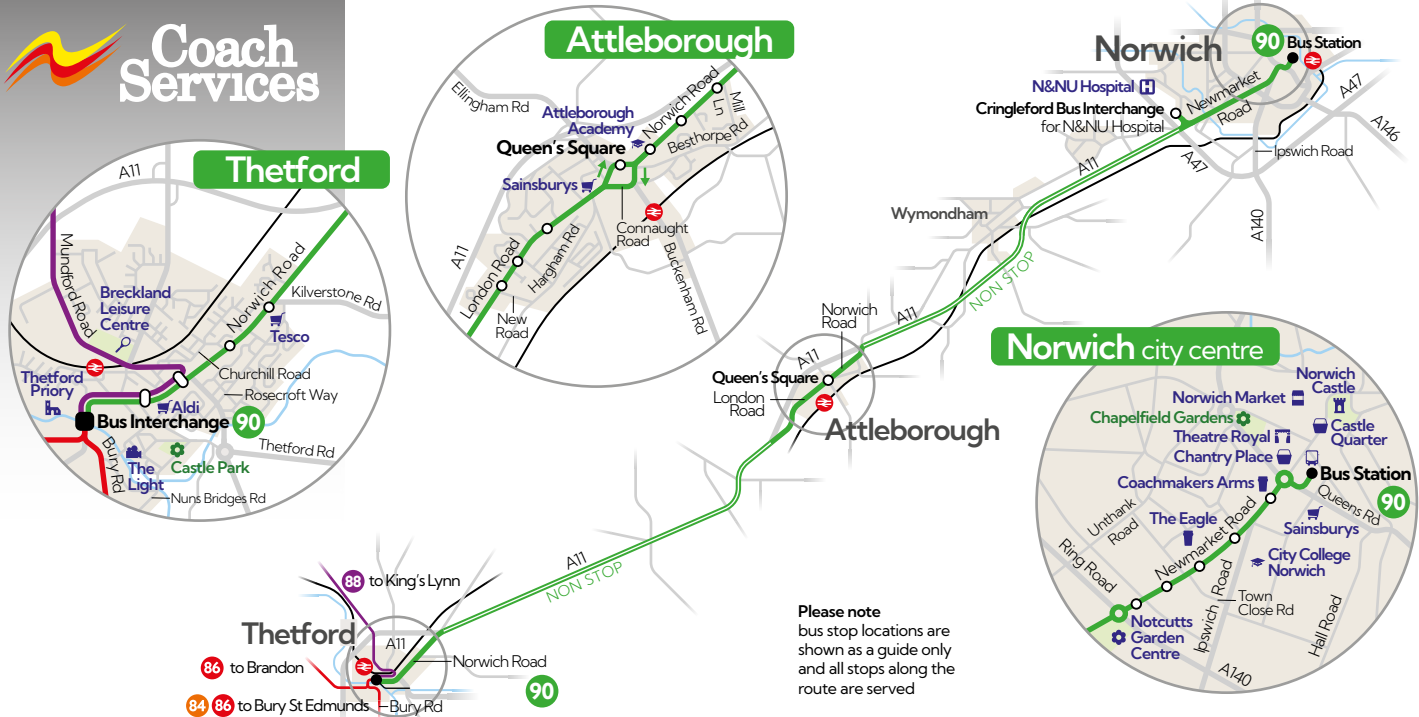

## Norwich | Attleborough | Thetford fast via A11

**Mondays to Saturdays** except public holidays

<b>0820</b>	<b>1030</b>	<b>1330</b>	<b>1610</b>	<b>1810</b>
0824	1034	1334	1614	1814
0830	1040	1340	1620	1820
0853	1103	1403	1643	1843
<b>0855</b>	<b>1105</b>	<b>1405</b>	<b>1645</b>	<b>1845</b>
0915	1125	1425	1705	1905
<b>0918</b>	<b>1128</b>	<b>1428</b>	<b>1708</b>	<b>1908</b>

### Thetford to Norwich

**ADULT & 5-19**

**£2**  
SINGLE

**£4**  
RETURN

**GROUP**

**£14**  
RETURN

up to **5 people**  
max 2 age 20+

pay with contactless

bus times from 4th December 2023

## Coach Services

Please note  
bus stop locations are shown as a guide only and all stops along the route are served