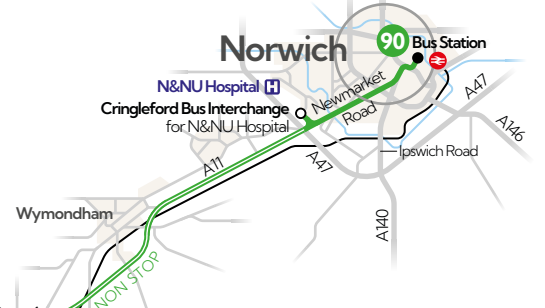

- Thetford Bus Interchange **stand D**
- Thetford Churchill Road
- Attleborough London Rd/Dodds Rd
- Attleborough Queen's Square
- Attleborough Academy
- Cringleford Bus Interchange for **H**
- Norwich Newmarket Rd/Town Close Rd
- Norwich Bus Station

Norwich | Attleborough | Thetford fast via A11

Mondays to Saturdays except public holidays

0820	1030	1130	1330	1430	1630	1740
0824	1034	1134	1334	1434	1634	1734
0830	1040	1140	1340	1440	1640	1750
0848	1058	1158	1358	1458	1658	1808
0850	1100	1200	1400	1500	1700	1810
0852	1102	1202	1402	1502	1702	1812
0910	1120	1220	1420	1520	1720	1830
0915	1125	1225	1425	1525	1725	1835

Thetford to Norwich

ADULT & 5-19

£2 SINGLE

£4 RETURN

GROUP

£14 RETURN

up to 5 people
max 2 age 20+

bus times from 15th April 2024

Coach Services

Please note bus stop locations are shown as a guide only and all stops along the route are served