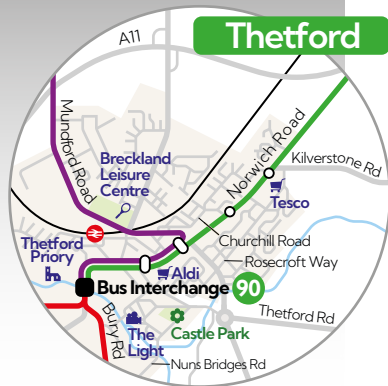

Thetford | Attleborough | Norwich fast via A11

Mondays to Saturdays except public holidays

0710	0925	1025	1225	1325	1525	1625
0715	0930	1030	1230	1330	1530	1630
0731	0946	1046	1246	1346	1546	1646
0735	0950	1050	1250	1350	1550	1650
0737	0952	1052	1252	1352	1552	1652
0750	1005	1105	1305	1405	1605	1705
0800	1015	1115	1315	1415	1615	1715
0805	1020	1120	1320	1420	1620	1720

Norwich | Attleborough | Thetford fast via A11

Mondays to Saturdays except public holidays

0820	1030	1130	1330	1430	1630	1740
0824	1034	1134	1334	1434	1634	1734
0830	1040	1140	1340	1440	1640	1750
0848	1058	1158	1358	1458	1658	1808
0850	1100	1200	1400	1500	1700	1810
0852	1102	1202	1402	1502	1702	1812
0910	1120	1220	1420	1520	1720	1830
0915	1125	1225	1425	1525	1725	1835

Thetford to Norwich

ADULT & 5-19

£2 SINGLE

£4 RETURN

GROUP

£14 RETURN

up to 5 people
max 2 age 20+

bus times from 15th April 2024

Coach Services

Please note bus stop locations are shown as a guide only and all stops along the route are served