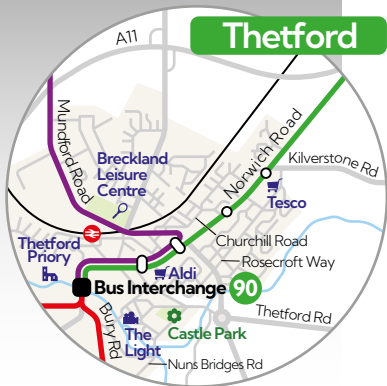

Thetford | Attleborough | Norwich fast via A11

Mondays to Saturdays except public holidays

0710	0925	1025	1225	1325	1525	1625
0715	0930	1030	1230	1330	1530	1630
0730	0945	1045	1245	1345	1545	1645
0731	0946	1046	1246	1346	1546	1646
0735	0950	1050	1250	1350	1550	1650
0737	0952	1052	1252	1352	1552	1652
0750	1005	1105	1305	1405	1605	1705
0800	1015	1115	1315	1415	1615	1715
0805	1020	1120	1320	1420	1620	1720

Norwich | Attleborough | Thetford fast via A11

Mondays to Saturdays except public holidays

0820	1030	1130	1330	1430	1630	1740
0824	1034	1134	1334	1434	1634	1734
0830	1040	1140	1340	1440	1640	1750
0848	1058	1158	1358	1458	1658	1808
0850	1100	1200	1400	1500	1700	1810
0852	1102	1202	1402	1502	1702	1812
0853	1103	1203	1403	1503	1703	1813
0910	1120	1220	1420	1520	1720	1830
0915	1125	1225	1425	1525	1725	1835

GROUP

£14 RETURN

up to **5 people**
max 2 age 20+

pay with contactless

bus times from 4th August 2024

Coach Services

Please note bus stop locations are shown as a guide only and all stops along the route are served