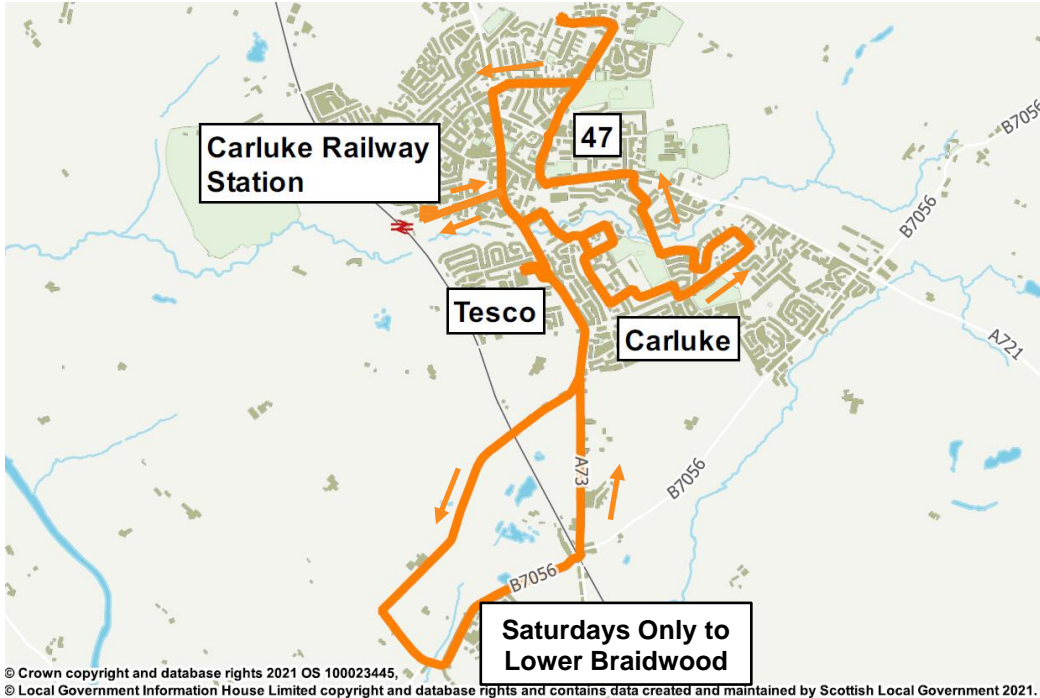

Whilst every effort will be made to adhere to the scheduled times, the Partnership disclaims any liability in respect of loss or inconvenience arising from any failure to operate journeys as published, changes in timings or printing errors.

Bus Timetable
From 07 April 2022

47

Carluke Local

For more information visit spt.co.uk or alternatively, for all public transport enquiries, call: