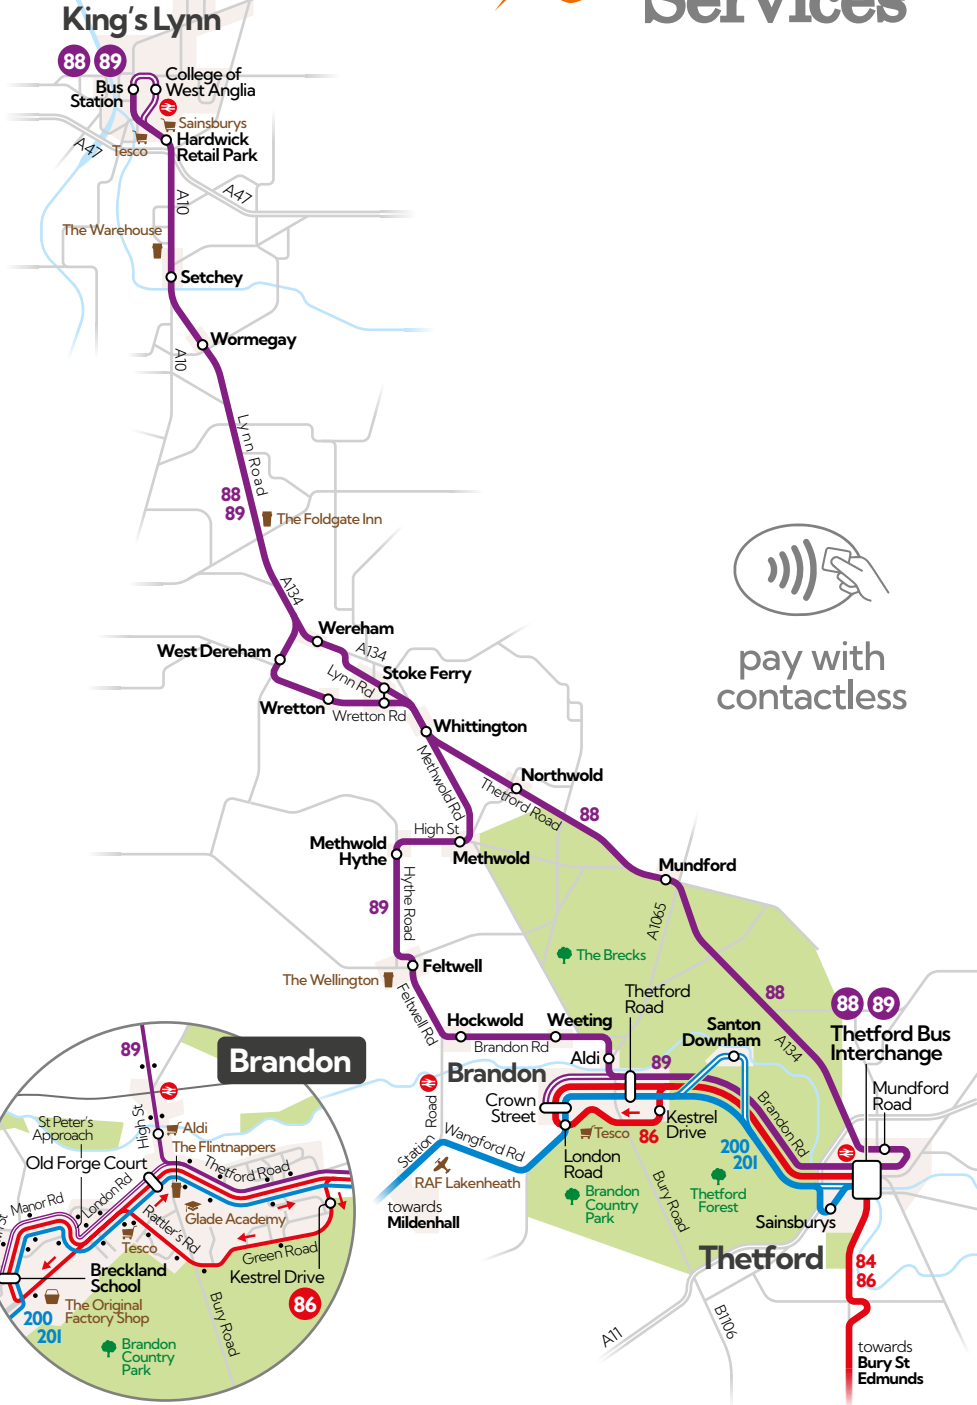

88

Thetford | Northwold | Kings Lynn

Mondays to Saturdays except public holidays

	0830	1030	1230	1430	1630	1640	1740
	▼	▼	▼	▼	1640	1648	1748
	0838	1038	1238	1438	1648	1648	1748
	0843	1043	1243	1443	1653	1653	1753
	0848	1048	1248	1448	1658	1658	1758
	0849	1049	1249	1549	1709	1709	1809
0807	0904	1104	1304	1504	1714	1714	1814
0810	0905	1105	1305	1505	1715	1715	1815
0814	0911	1111	1311	1511	1721	1721	1821
0815	▼	▼	▼	▼	▼	▼	▼
▼	0912	1112	1312	1512	1722	1722	1822
0831	0920	1120	1320	1520	1730	1730	1830
0845	0935	1135	1335	1535	1745	1745	1845

- runs on college days only
- runs on schooldays only
- runs on school or college holidays only

● these buses run on Mondays to Fridays only

89

Thetford | Brandon
Methwold | Kings Lynn

Mondays to Saturdays except public hols

		1100	1245	1440
Thetford Bus Interchange (Stand D)	0700	0930	1115	1300
Brandon Lingheath Road	▼	▼	▼	▼
Brandon IES Breckland School	▼	0938	▼	▼
Brandon Pond Lane	0704	0944	1119	1304
Brandon Aldi	0708	0948	1124	1309
Weeting Garage	0716	0956	1132	1317
Hockwold bus shelter	0722	1002	1138	1323
Feltwell High Street	0726	1006	▼	▼
Methwold Hythe New Road	0729	1009	1149	1334
Methwold Church	0735	1015		1545
Brookville Old Post Office	0738	1018		1550
Whittington bus shelter	0740	1020		1553
Stoke Ferry bus shelter	0745	1025		▼
Wretton The Old Red Lion	0750	1030		▼
West Dereham Church Road junction	0805	1045		1607
Wormegay Wormegay Road	0806	1046		1611
Setchey Old Garage layby	0811	1051		1617
West Winch Rectory Lane	0816	1056		1622
Kings Lynn Hardwick Tesco	0825	▼		1635
Kings Lynn College of West Anglia	0835	1101		1645
Kings Lynn Bus Station (Stand H)				

● runs on schooldays only

buses towards Kings Lynn are shown
on the other side of this page