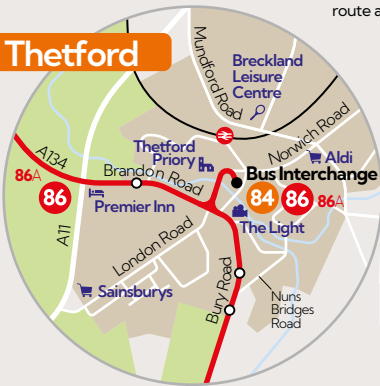

Service 86A operates on schooldays only. Please see coachservicesltd.co.uk for bus times

Brandon

Thetford

Bury St Edmunds

Bury St Edmunds

Please note bus stop locations are shown as a guide only and all stops along the route are served

Bury St Edmunds