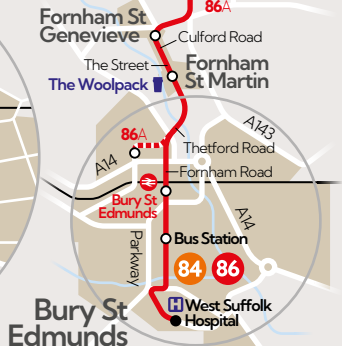

Service 86A operates on schooldays only. Please see coachservicesltd.co.uk for bus times

Brandon

Thetford

Bury St Edmunds

Bury St Edmunds

Please note bus stop locations are shown as a guide only and all stops along the route are served

Bury St Edmunds