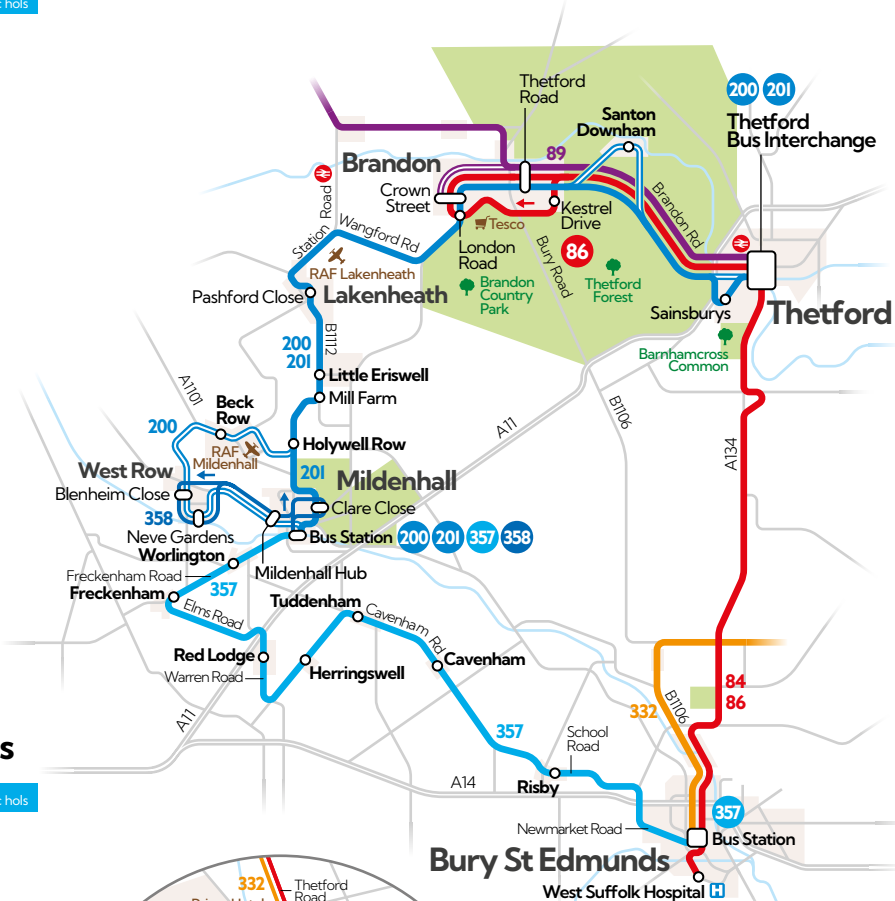

1025	1325	1735
	1028	1328	1738
	1034	1334	1744
	1036	1336	1746
	1038	1338	1748
0755	1045	1345	1755
0758	1047	1347	1757
0804	1052	1352	1802
0810	▼	▼	▼
0811	▼	▼	▼
▼	1056	1356	1806
▼	1057	1357	1807
▼	1103	1403	
▼	1107	1407	
▼	1108	1408	
▼	1109	1409	
0822	▼	▼	
0823	▼	▼	
0824	▼	▼	
0831	1115	1415	
0835			

357

Mildenhall Bury St Edmunds

Mondays to Saturdays not public hols

- Mildenhall Mildenhall Hub
- Mildenhall Bus Station (Stand B)
- Worlington Walnut Tree
- Freckenham Elms Road
- Barton Mills Bull Inn
- Red Lodge Horseshoe Drive
- Red Lodge Thistle Way
- Red Lodge Bennett Road
- Red Lodge Ash Court
- Herringswell Memorial
- Tuddenham The Green
- Cavenham Post Office
- Risby Green
- Risby School
- Westley Crematorium
- Bury St Edmunds West Suffolk College
- Bury St Edmunds Bus Station (Stand 3)

		1540
0930	1230	1544
0936	1236	▼
0942	1242	▼
▼	▼	1550
0947	1247	1557
▼	▼	1558
0949	1249	▼
▼	▼	1602
0953	1253	1609
0958	1258	1614
1001	1301	1617
1006	1306	1622
1006	1306	1622
1009	1309	1625
1018	1318	1634
1021	1321	1637

● these buses run on Mildenhall College of Technology days only

Bury St Edmunds

pay with
contactless

● this bus runs on Mondays to Fridays only