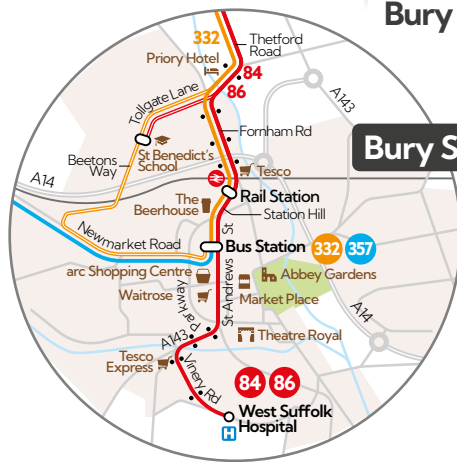

1025	1325	1735
	1028	1328	1738
	1034	1334	1744
	1036	1336	1746
	1038	1338	1748
0755	1045	1345	1755
0758	1047	1347	1757
0804	1052	1352	1802
0810	▼	▼	▼
0811	▼	▼	▼
▼	1056	1356	1806
▼	1057	1357	1807
▼	1103	1403	
▼	1107	1407	
▼	1108	1408	
▼	1109	1409	
0822	▼	▼	
0823	▼	▼	
0824	▼	▼	
0831	1115	1415	
0835			

357

Mildenhall Bury St Edmunds

Mondays to Saturdays not public hols

- Mildenhall Mildenhall Hub
- Mildenhall Bus Station (Stand B)
- Worlington Walnut Tree
- Freckenham Elms Road
- Barton Mills Bull Inn
- Red Lodge Horseshoe Drive
- Red Lodge Thistle Way
- Red Lodge Bennett Road
- Red Lodge Ash Court
- Herringswell Memorial
- Tuddenham The Green
- Cavenham Post Office
- Risby Green
- Risby School
- Westley Crematorium
- Bury St Edmunds West Suffolk College
- Bury St Edmunds Bus Station (Stand 3)

		1540
0930	1230	1544
0936	1236	▼
0942	1242	▼
▼	▼	1550
0947	1247	1557
▼	▼	1558
0949	1249	▼
▼	▼	1602
0953	1253	1609
0958	1258	1614
1001	1301	1617
1006	1306	1622
1006	1306	1622
1009	1309	1625
1018	1318	1634
1021	1321	1637

● these buses run on Mildenhall College of Technology days only

Bury St Edmunds

pay with
contactless

● this bus runs on Mondays to Fridays only