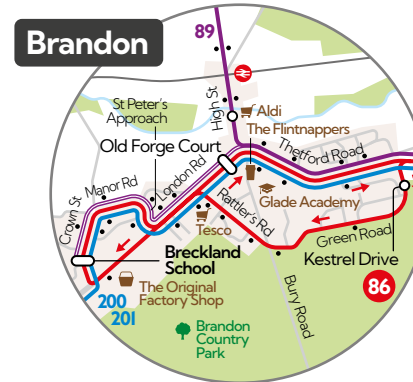

- Mildenhall Bus Station (Stand B)
- Mildenhall Clare Close
- Mildenhall Queensway
- Mildenhall Mildenhall Hub
- West Row Blenheim Close
- West Row St Peter's Church
- West Row Neve Gardens
- Beck Row Barleycorn Way
- Beck Row Parkside
- Holywell Row Holywell Farm
- Eriswell Lords Walk
- Lakenheath North Road
- Lakenheath Pashford Close
- Lakenheath Post Box
- Brandon IES Breckland School
- Brandon Pond Lane
- Brandon Old Forge Court
- Brandon Lingheath Road
- Santon Downham St Mary's Church
- Thetford Sainsburys
- Thetford Bus Interchange (Stand D)

200 201 358

these stops are served after Neve Gardens

- this bus runs on IES Breckland school days only
- these buses run on Mondays to Fridays only