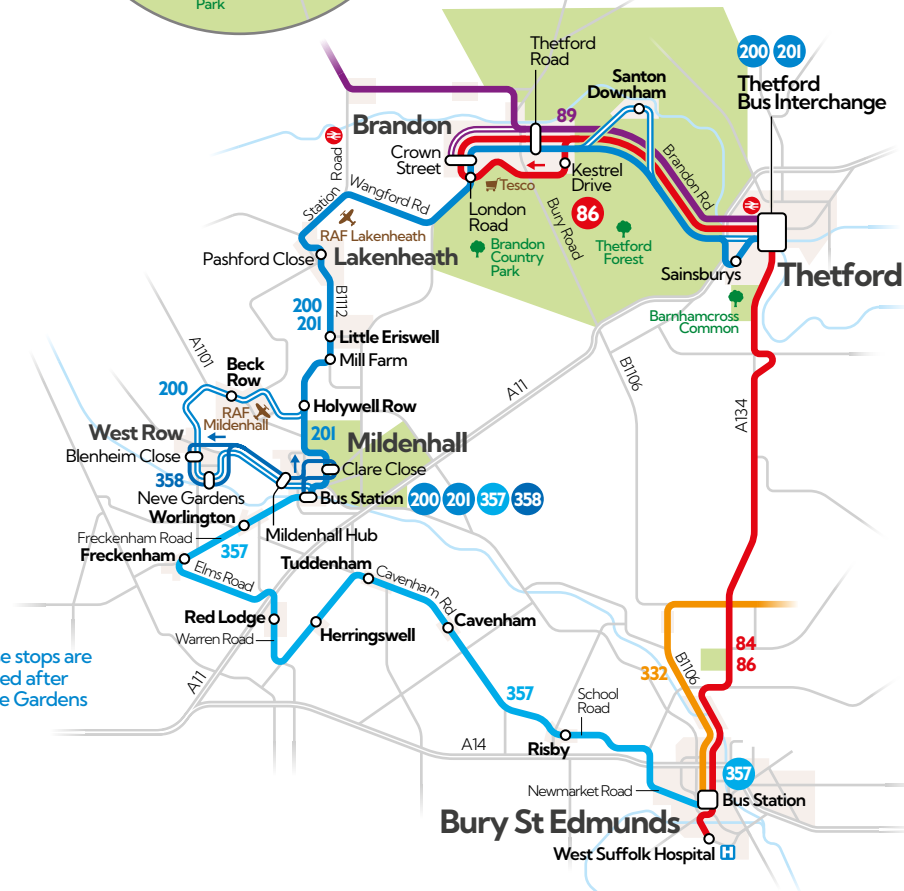

- Mildenhall Bus Station (Stand B)
- Mildenhall Clare Close
- Mildenhall Queensway
- Mildenhall Mildenhall Hub
- West Row Blenheim Close
- West Row St Peter's Church
- West Row Neve Gardens
- Beck Row Barleycorn Way
- Beck Row Parkside
- Holywell Row Holywell Farm
- Eriswell Lords Walk
- Lakenheath North Road
- Lakenheath Pashford Close
- Lakenheath Post Box
- Brandon IES Breckland School
- Brandon Pond Lane
- Brandon Old Forge Court
- Brandon Lingheath Road
- Santon Downham St Mary's Church
- Thetford Sainsburys
- Thetford Bus Interchange (Stand D)

200 201 358

these stops are served after Neve Gardens

- this bus runs on IES Breckland school days only
- these buses run on Mondays to Fridays only