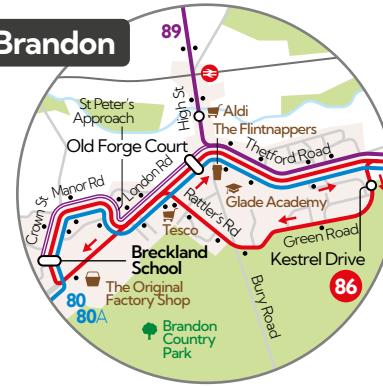

Brandon

Coach Services