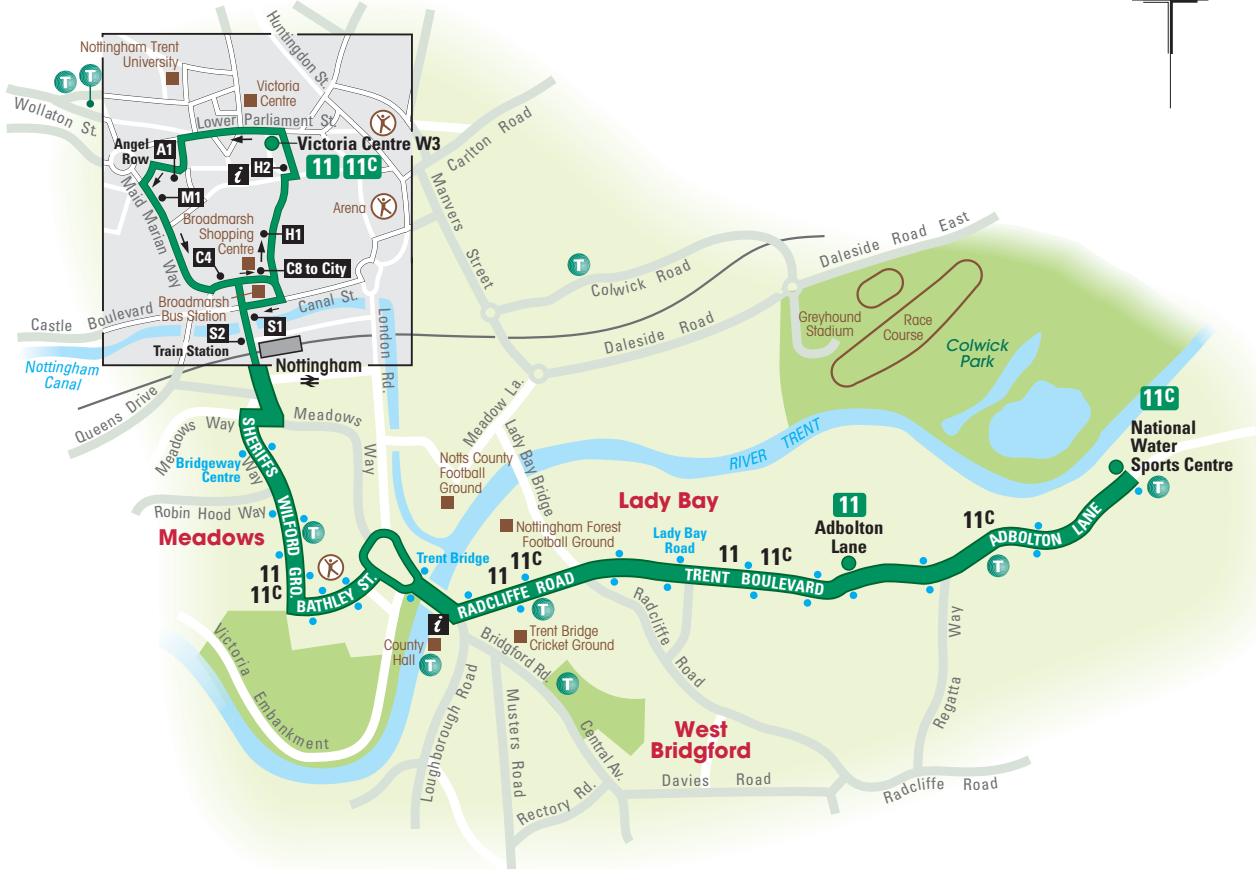

Green Line 11, 11C

Scale of map

Green Line 11.11C	
Other bus served roads	
Bus route terminus	
Bus stop or timing point name	
Bus operates in direction of arrow	
Rail line and station	
NCT timetable retail outlet	
Public buildings/Places of interest	
Information Bureau	
Sports hall or swimming pool	