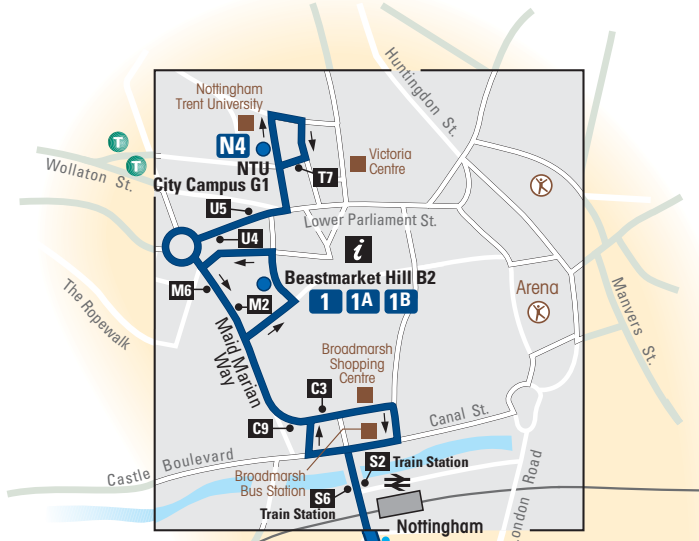

South Notts 1, 1A, 1B Including Night Bus N4

Navy Line 1.1A.1B.N4	
Other bus served roads	
Bus route terminus	
Bus stop or timing point name	
Bus operates in direction of arrow	
Rail line and station	
NCT timetable retail outlet	
Public buildings/Places of interest	
Hospital	
Information Bureau	
Sports hall or swimming pool	
FWT - 9.12.16	

Baxter Gate Terminus BA
Loughborough University

See Inset right for details in this area