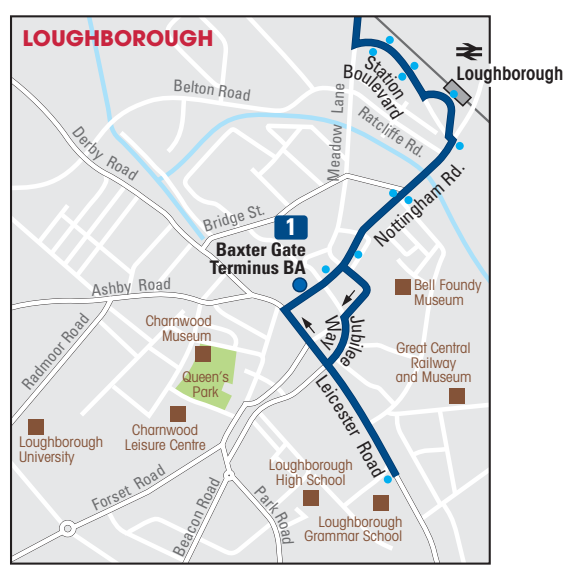

South Notts 1, 1A, 1B Including Night Bus N4

Navy Line 1.1A.1B.N4	
Other bus served roads	
Bus route terminus	
Bus stop or timing point name	
Bus operates in direction of arrow	
Rail line and station	
NCT timetable retail outlet	
Public buildings/Places of interest	
Hospital	
Information Bureau	
Sports hall or swimming pool	
FWT - 9.12.16	

Baxter Gate Terminus BA
Loughborough University

See Inset right for details in this area