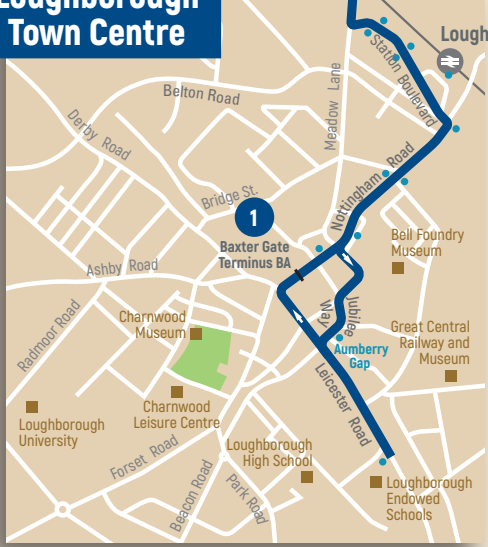

South Notts 1 1A 1B 1E

Nottingham City Centre

Key to Map

- Navy Line 1 1A 1B 1E
- Bus route terminus
- Bus stop and timing point name
- Bus operates in direction of arrow
- Rail line and station
- NCT timetable retail outlet
- Public buildings/Places of interest
- Information Bureau
- Sports hall or swimming pool

- 1
- Fabis Drive
- Information Bureau
- Library
- Sports hall or swimming pool

Loughborough Town Centre

See Inset right for details in this area