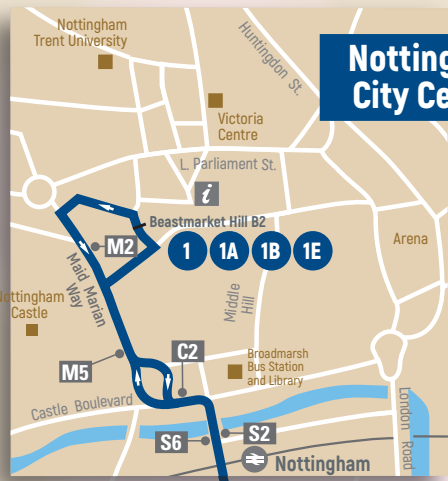

South Notts 1 1A 1B 1E

Nottingham City Centre

Key to Map

- Navy Line 1 1A 1B 1E
- Bus route terminus
- Bus stop and timing point name
- Bus operates in direction of arrow
- Rail line and station
- NCT timetable retail outlet
- Public buildings/Places of interest
- Information Bureau
- Sports hall or swimming pool

- 1
- Fabis Drive
- Information Bureau
- Library
- Sports hall or swimming pool

Loughborough Town Centre

See Inset right for details in this area