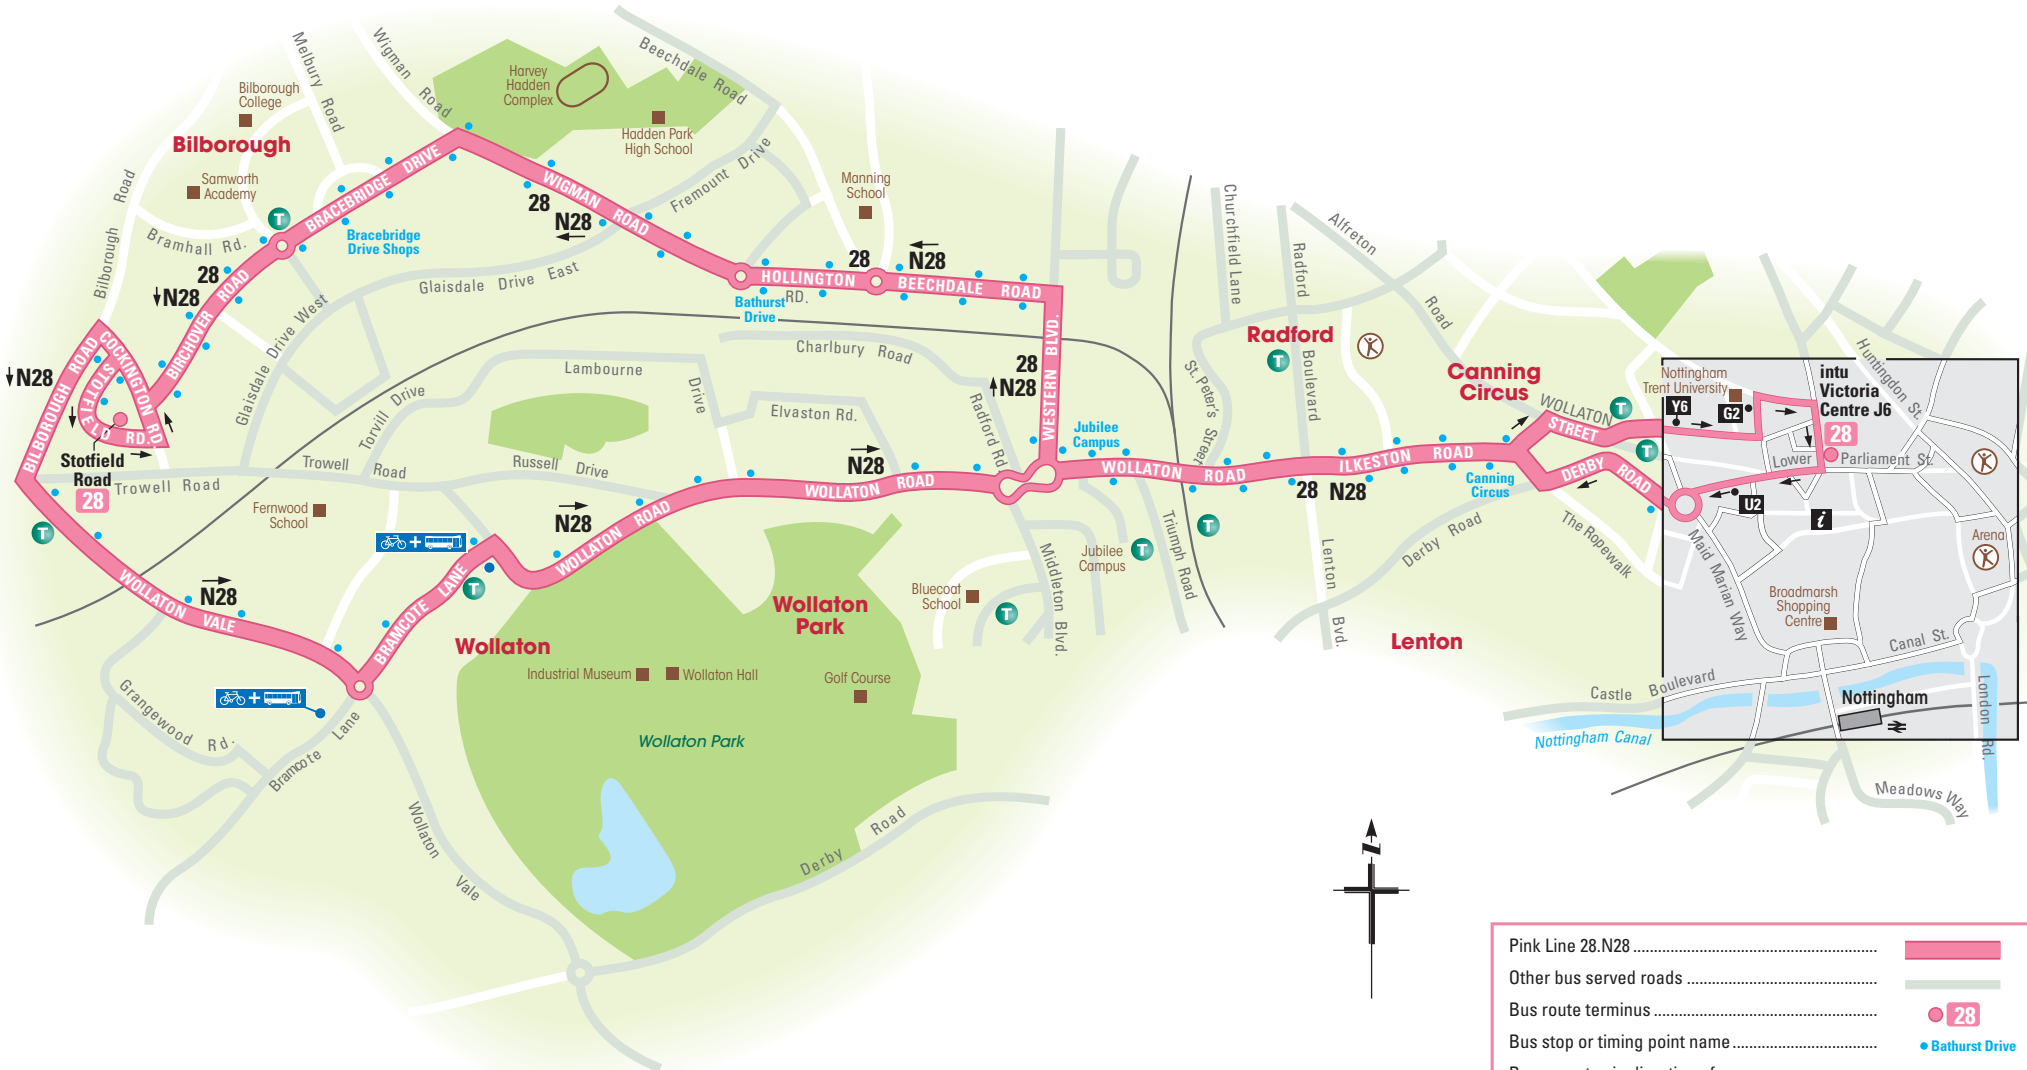

Pink Line 28 Including Night Bus N28

Pink Line 28.N28	
Other bus served roads	
Bus route terminus	
Bus stop or timing point name	
Bus operates in direction of arrow	
Rail line and station	
Bike and ride site	
NCT timetable retail outlet	
Public buildings/Places of interest	
Information Bureau	
Sports hall or swimming pool	

GFM 19.4.18