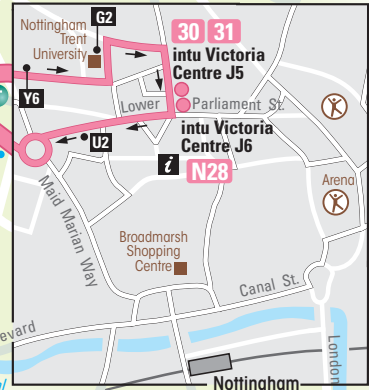

Pink Lines 30, 31 Including Night Bus N28

Scale of map

Pink Line 30.31.N28	
Other bus served roads	
Bus route terminus	
Bus stop or timing point name	
Bus operates in direction of arrow	
Rail line and station	
Bike and ride site	
NCT timetable retail outlet	
Public buildings/Places of interest	
Information Bureau	
Sports hall or swimming pool	