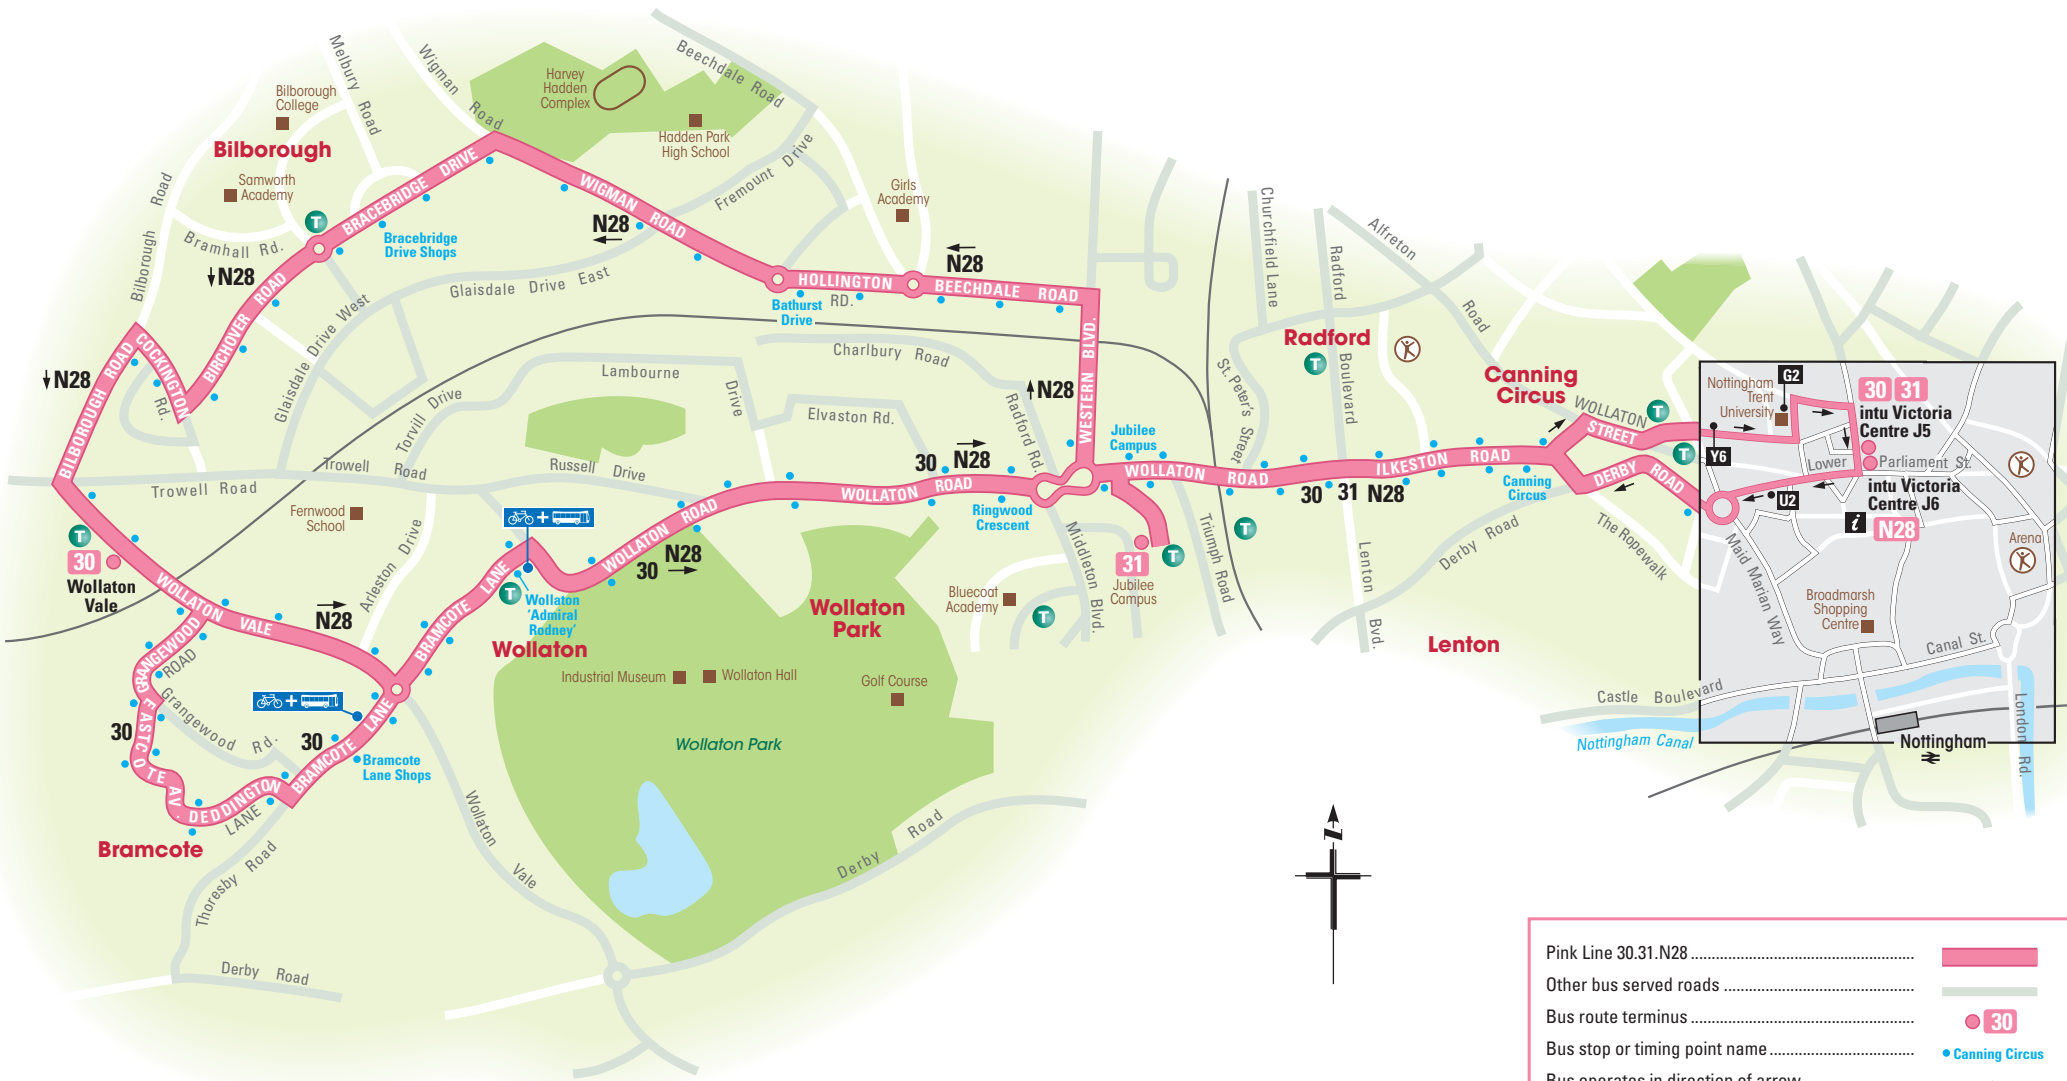

Pink Lines 30, 31 Including Night Bus N28

Scale of map

Pink Line 30.31.N28	
Other bus served roads	
Bus route terminus	
Bus stop or timing point name	
Bus operates in direction of arrow	
Rail line and station	
Bike and ride site	
NCT timetable retail outlet	
Public buildings/Places of interest	
Information Bureau	
Sports hall or swimming pool	