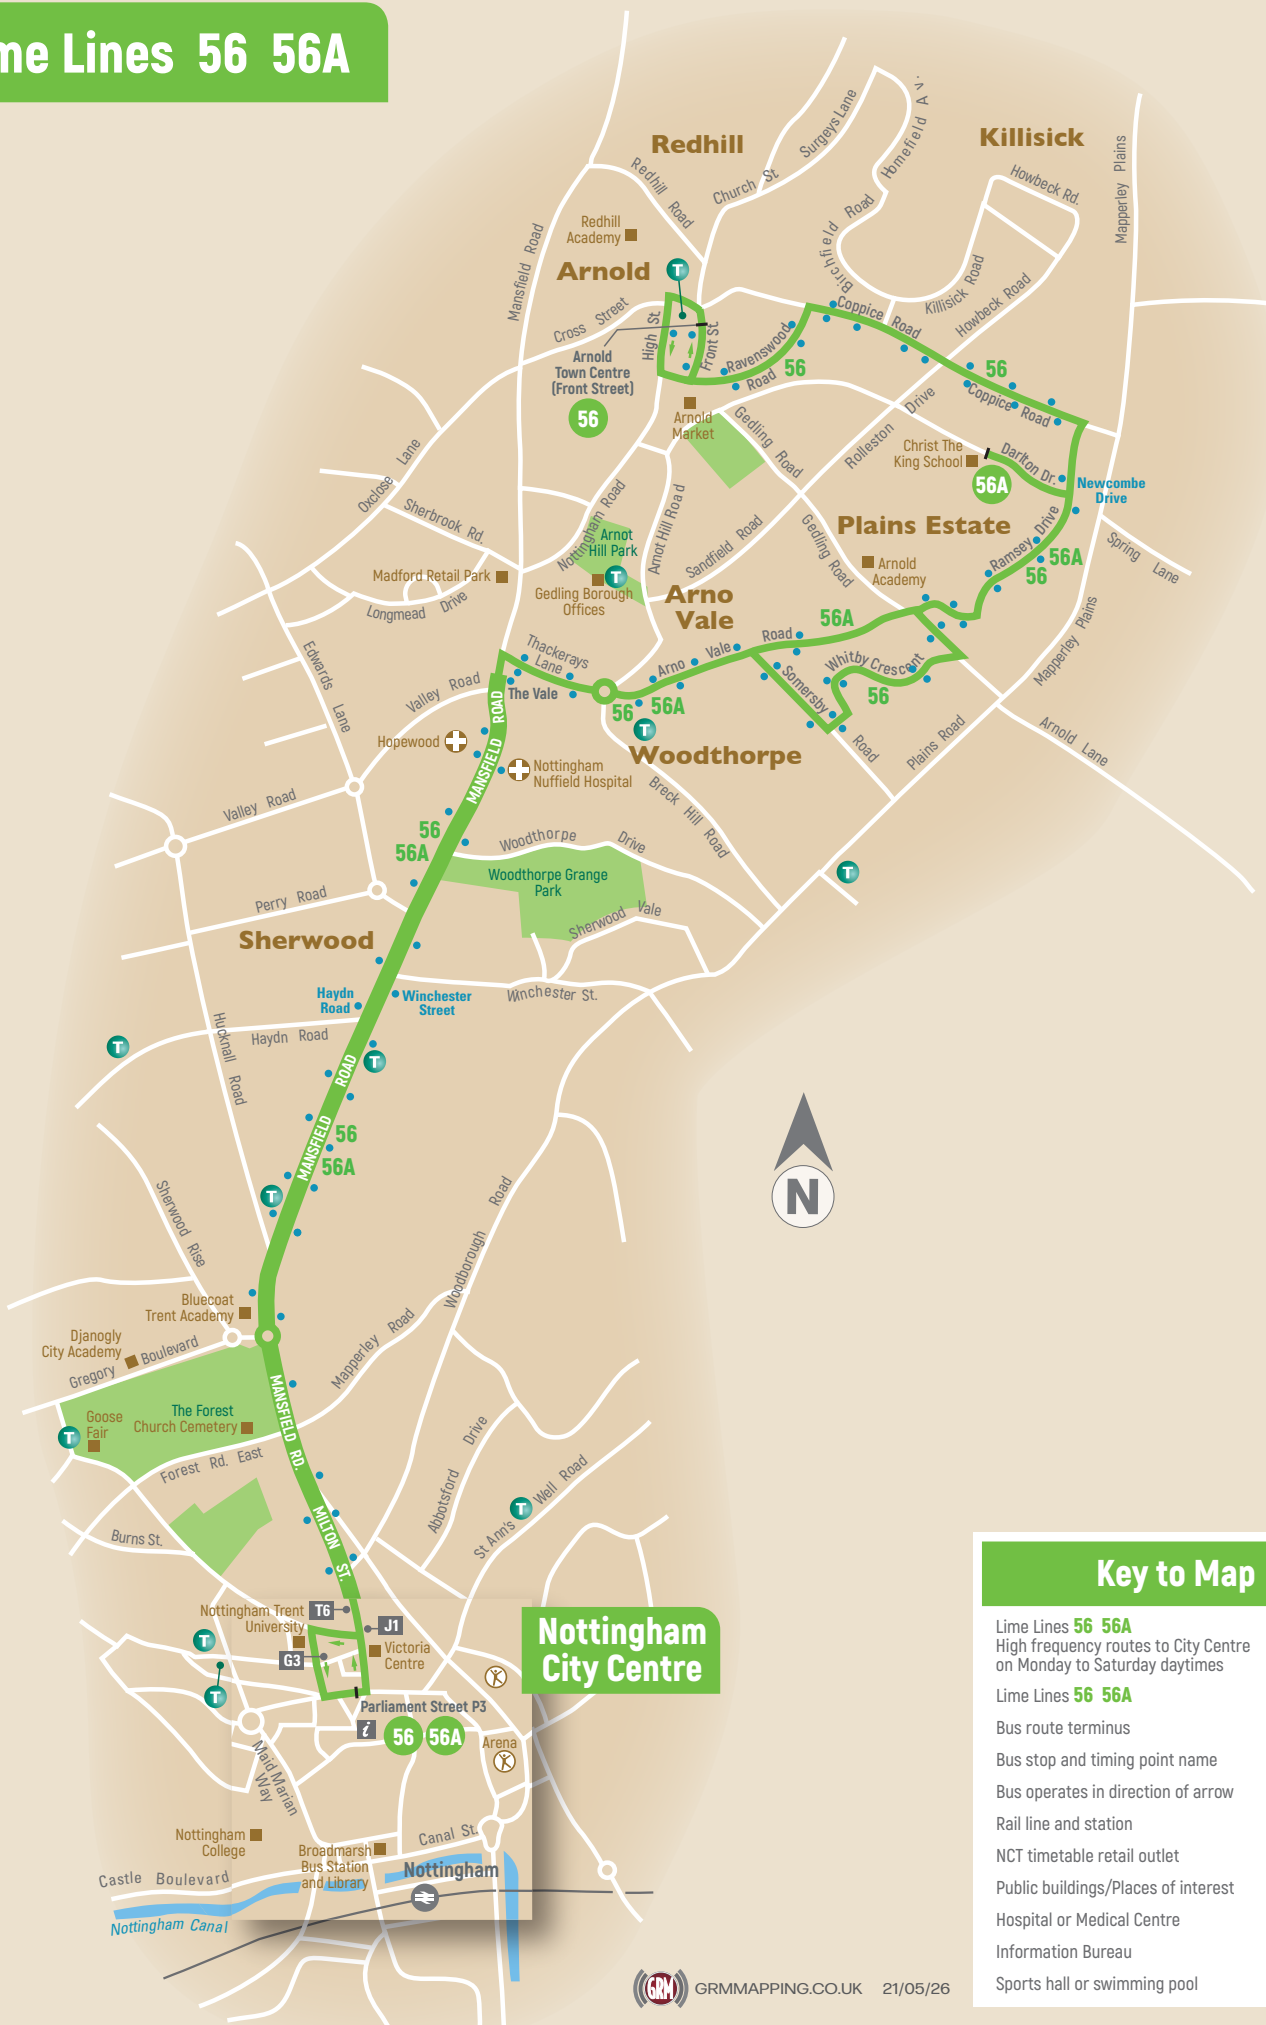

Lime Lines 56 56A

Nottingham City Centre

Key to Map

- Lime Lines **56 56A**
High frequency routes to City Centre on Monday to Saturday daytimes
- Lime Lines **56 56A**
Bus route terminus
- Bus stop and timing point name
- Bus operates in direction of arrow
- Rail line and station
- NCT timetable retail outlet
- Public buildings/Places of interest
- Hospital or Medical Centre
- Information Bureau
- Sports hall or swimming pool