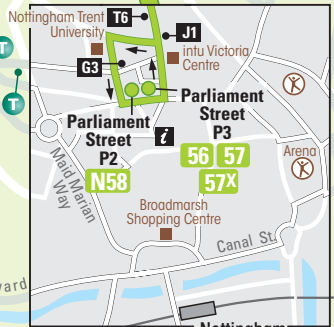

# Lime Line 56, 56B, 57, 57X Including Night Bus N58

Lime Line 56.56B.57.57X.N58 .....	
Other bus served roads .....	
Bus route terminus .....	
Bus stop or timing point name .....	
Bus operates in direction of arrow .....	
Rail line and station .....	
NCT timetable retail outlet .....	
Public buildings/Places of interest .....	
Hospital .....	
Information Bureau .....	