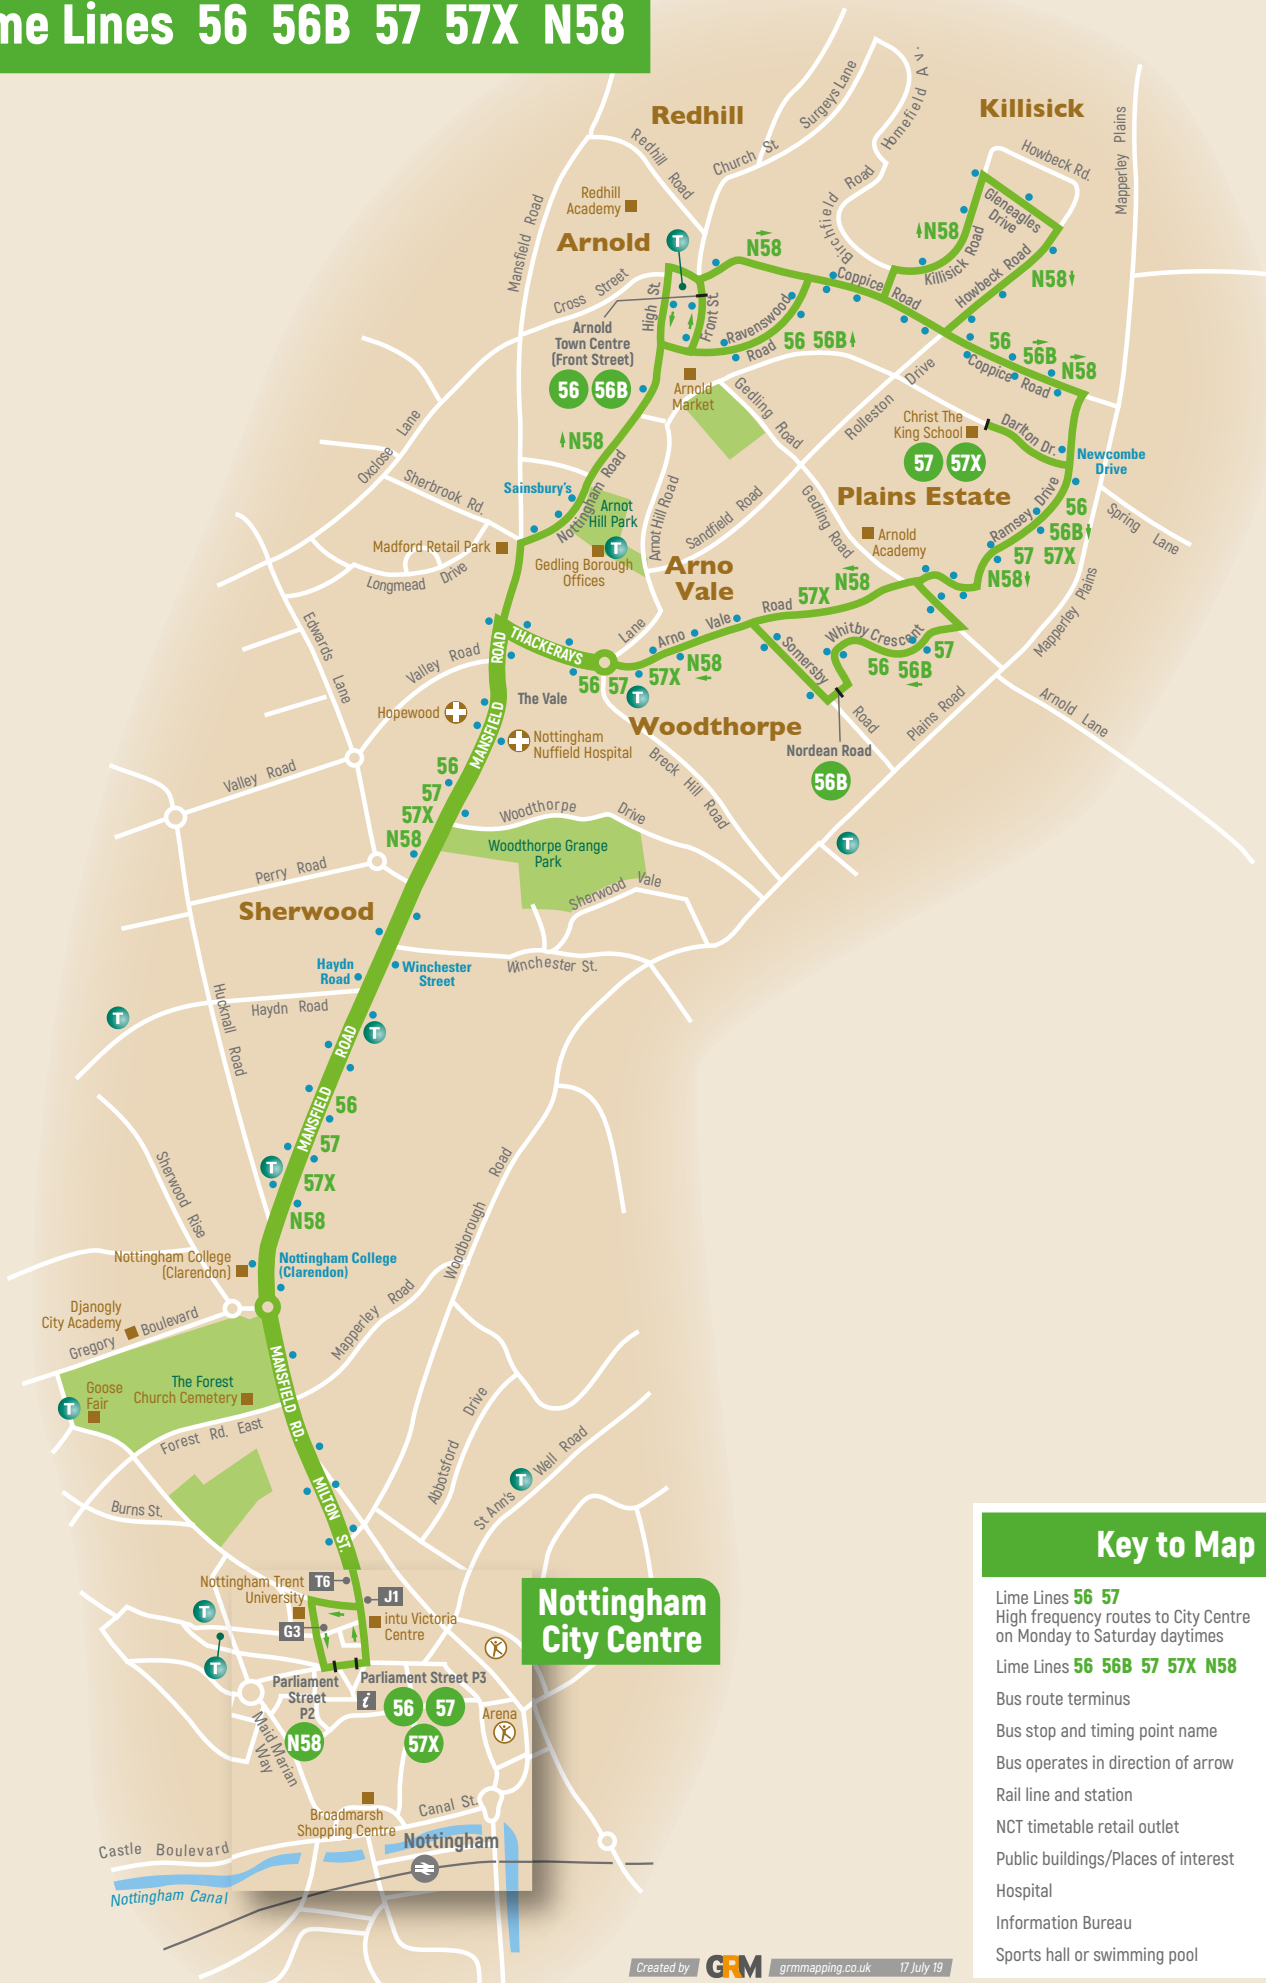

# Lime Lines 56 56B 57 57X N58

## Nottingham City Centre

### Key to Map

- Lime Lines **56 57**  
High frequency routes to City Centre on Monday to Saturday daytimes
- Lime Lines **56 56B 57 57X N58**  
Bus route terminus
- Bus stop and timing point name
- Bus operates in direction of arrow
- Rail line and station
- NCT timetable retail outlet
- Public buildings/Places of interest
- Hospital
- Information Bureau
- Sports hall or swimming pool