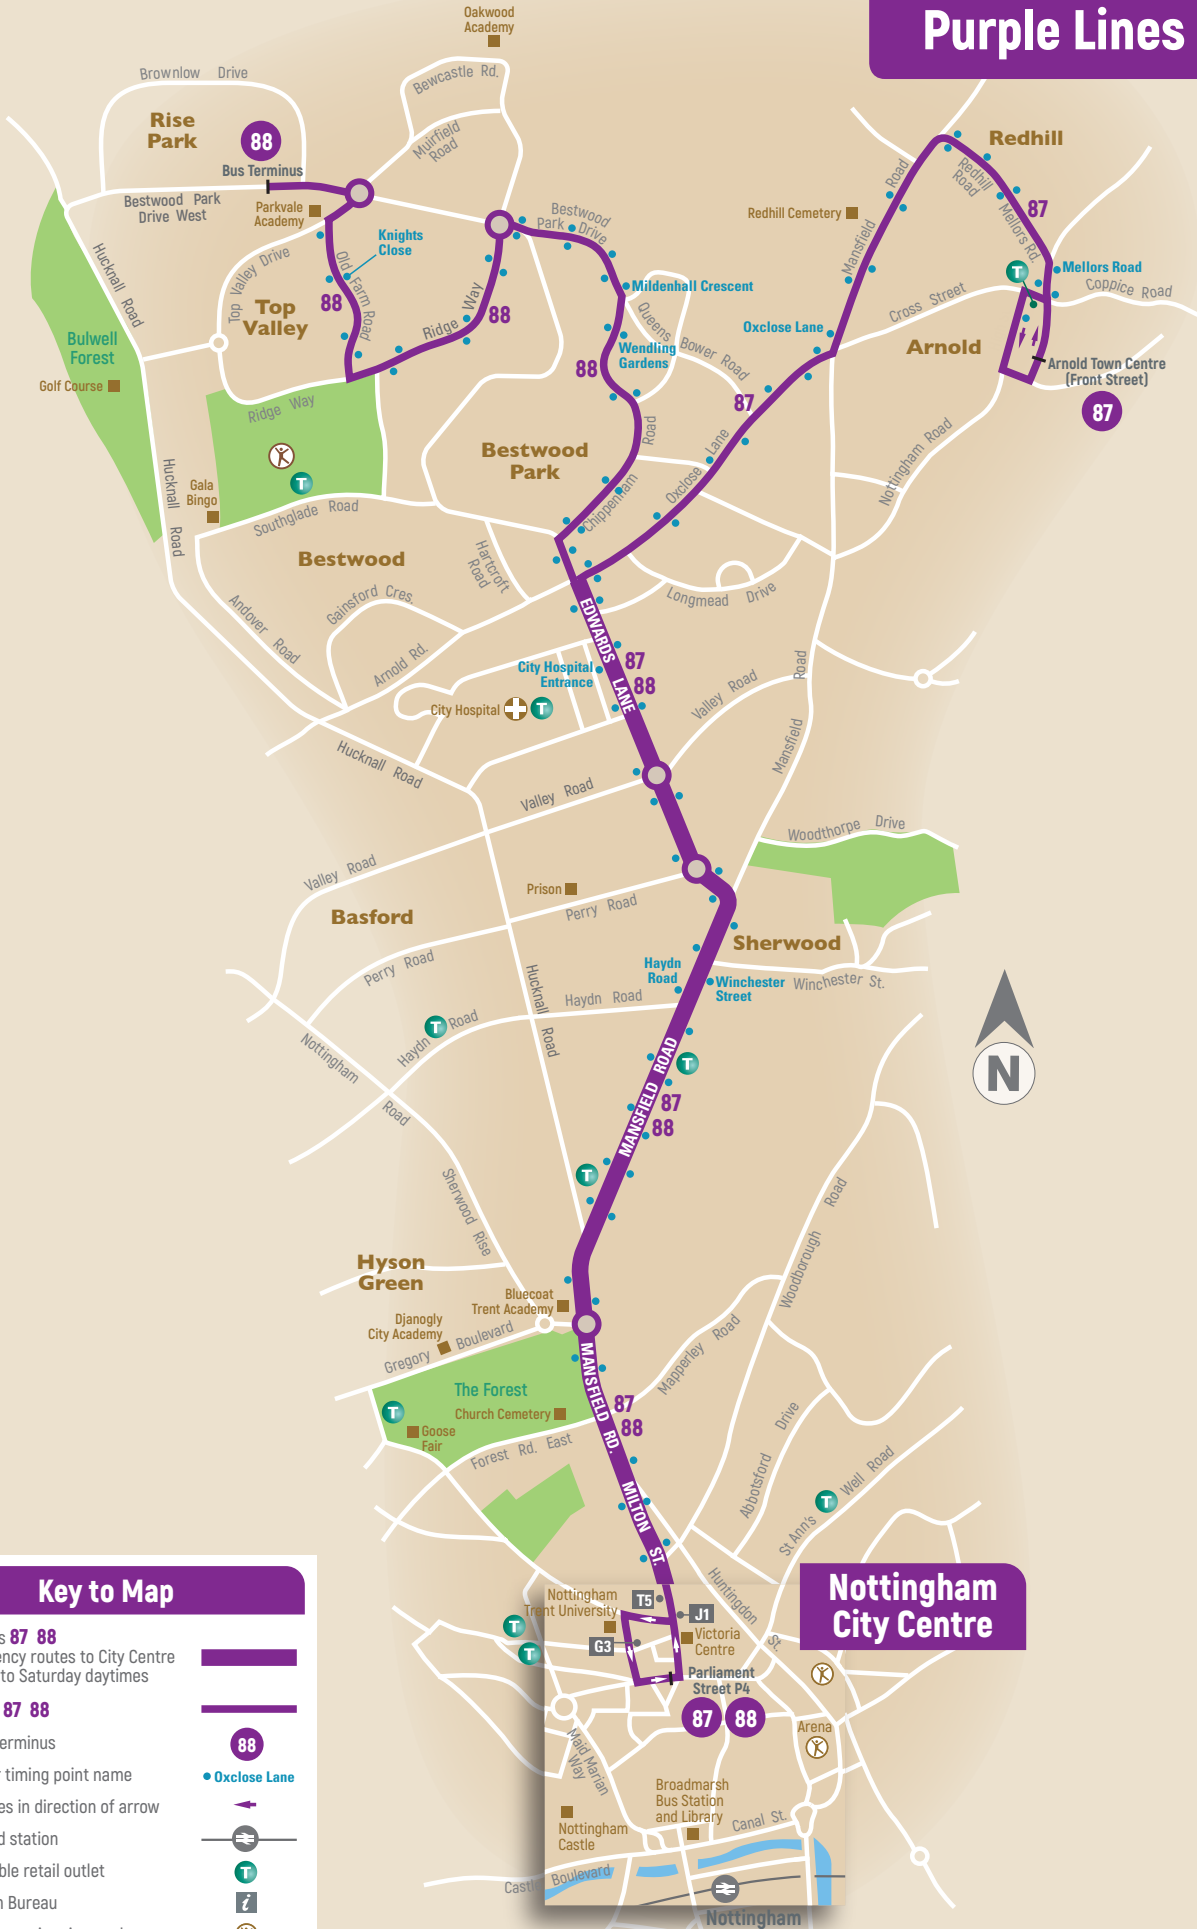

# Purple Lines 87 88

## Key to Map

- Purple Lines **87 88**
- High frequency routes to City Centre on Monday to Saturday daytimes
- Purple Line **87 88**
- Bus route terminus
- Bus stop or timing point name
- Bus operates in direction of arrow
- Rail line and station
- NCT timetable retail outlet
- Information Bureau
- Sports hall or swimming pool

## Nottingham City Centre