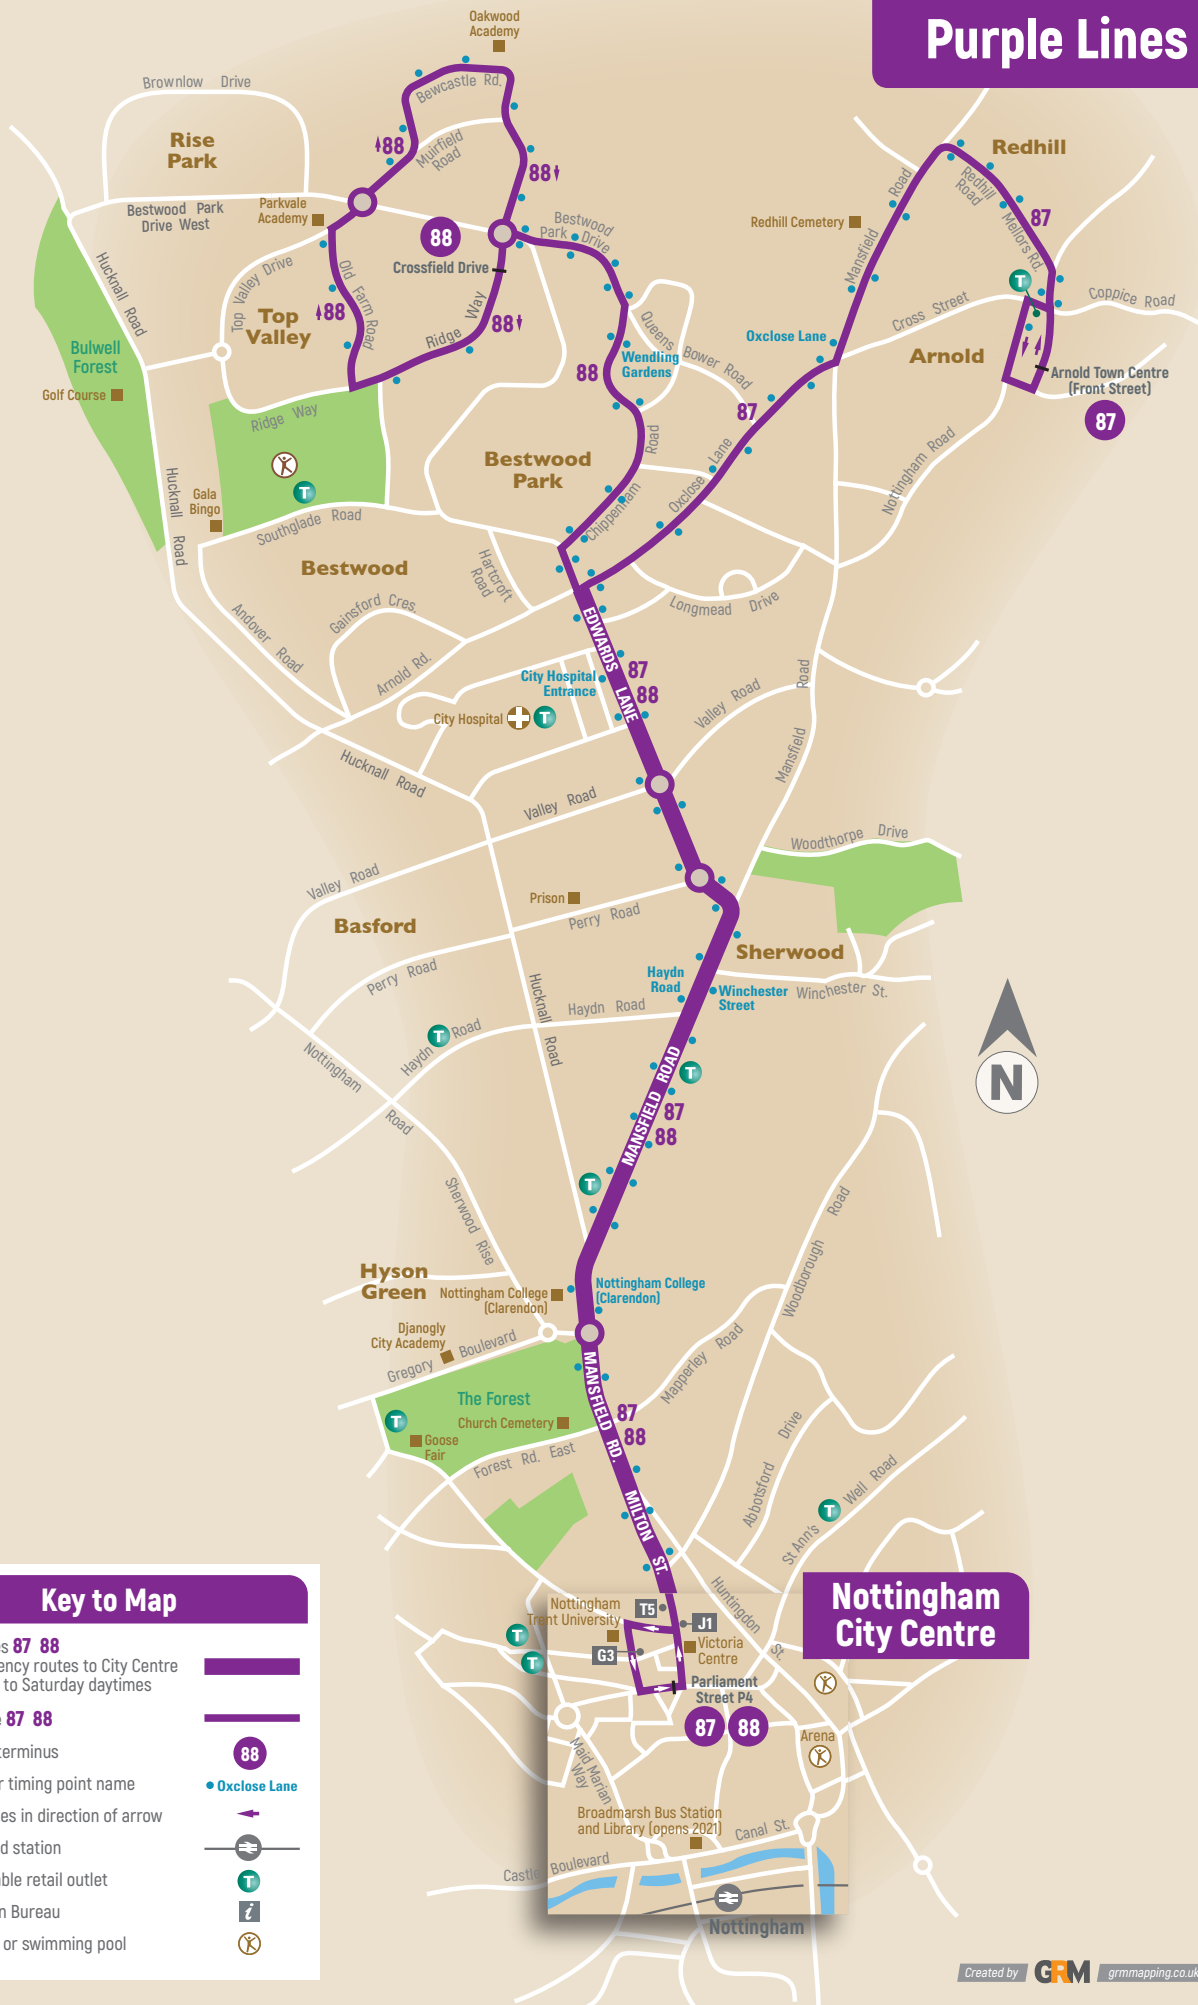

Purple Lines 87 88

Key to Map

- Purple Lines **87 88**
High frequency routes to City Centre
on Monday to Saturday daytime
- Purple Line **87 88**
Bus route terminus
- Bus stop or timing point name
- Bus operates in direction of arrow
- Rail line and station
- NCT timetable retail outlet
- Information Bureau
- Sports hall or swimming pool

Nottingham City Centre