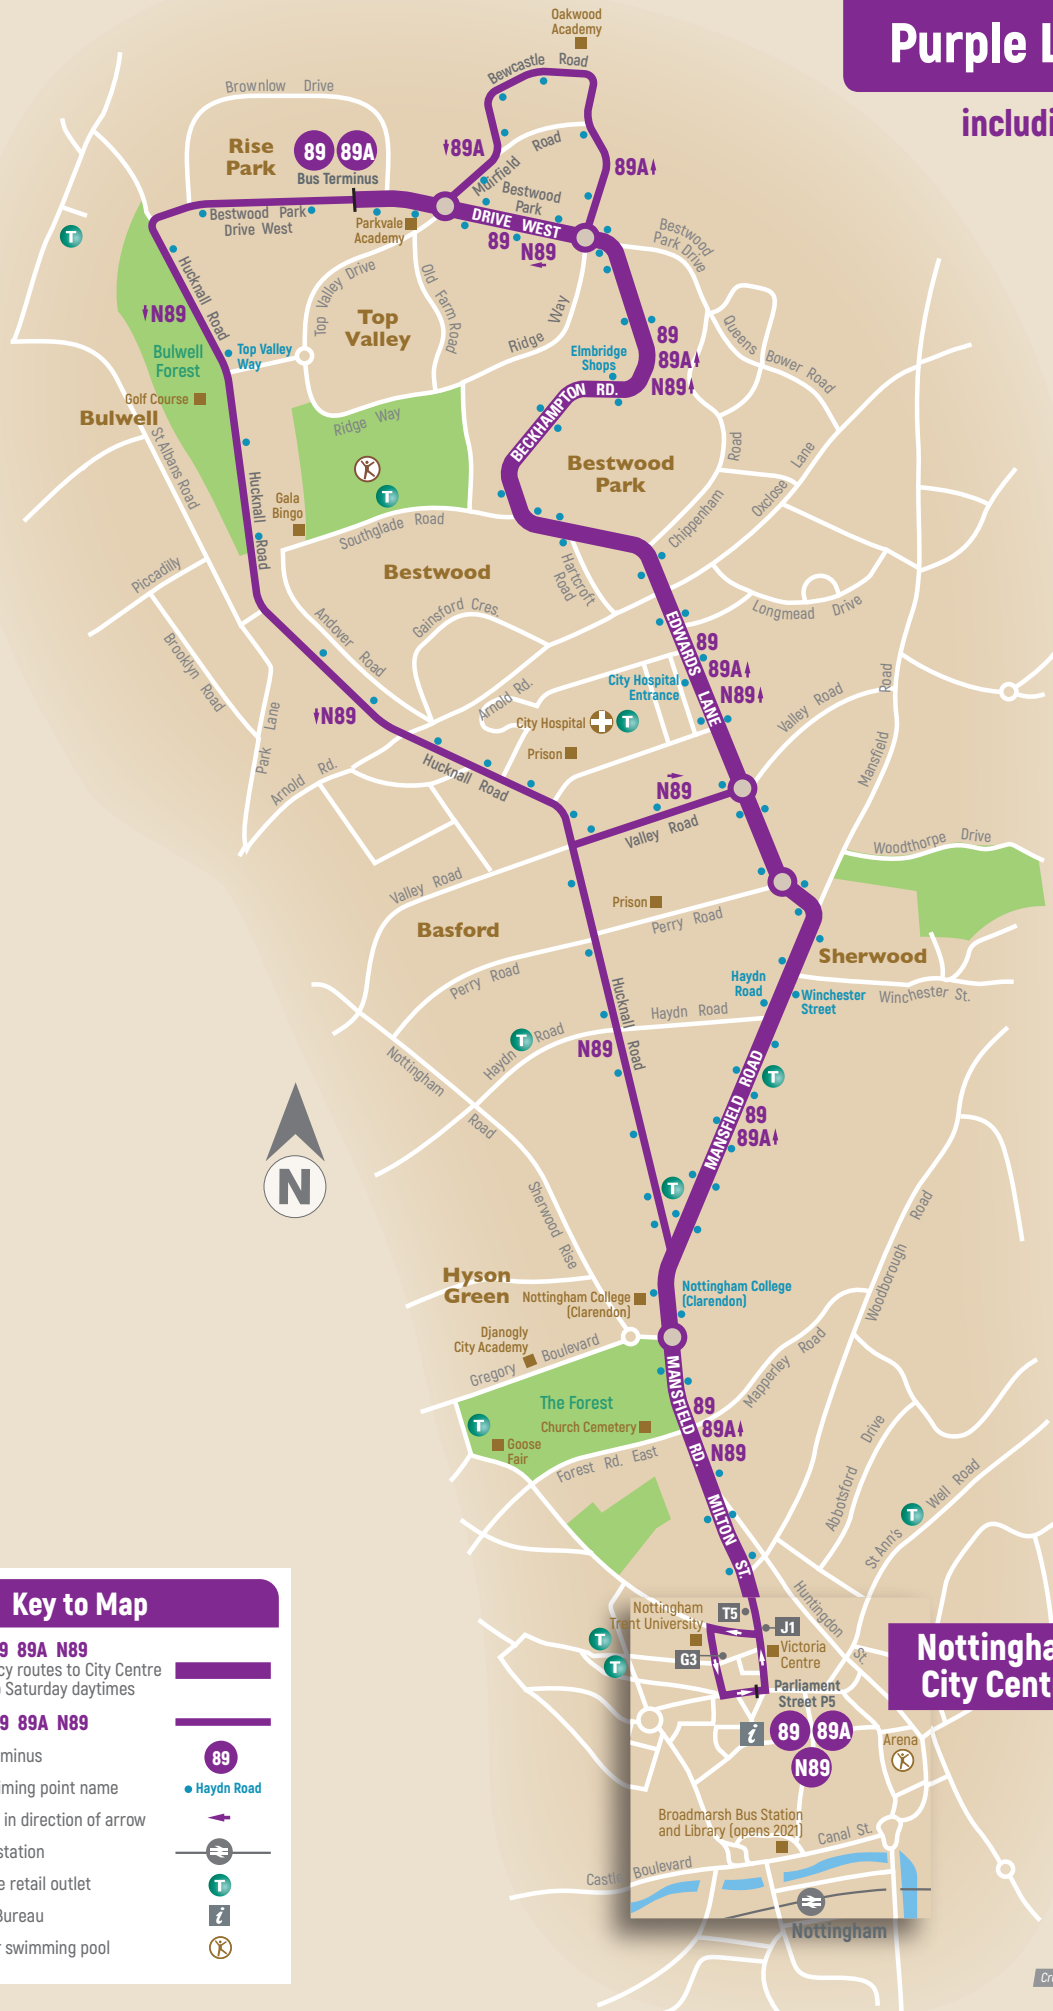

Purple Line 89 89A

including Night Bus N89

Key to Map

Purple Line **89 89A N89**
High frequency routes to City Centre on Monday to Saturday daytimes

Purple Line **89 89A N89**

Bus route terminus

Bus stop or timing point name

Bus operates in direction of arrow

Rail line and station

NCT timetable retail outlet

Information Bureau

Sports hall or swimming pool

Nottingham City Centre