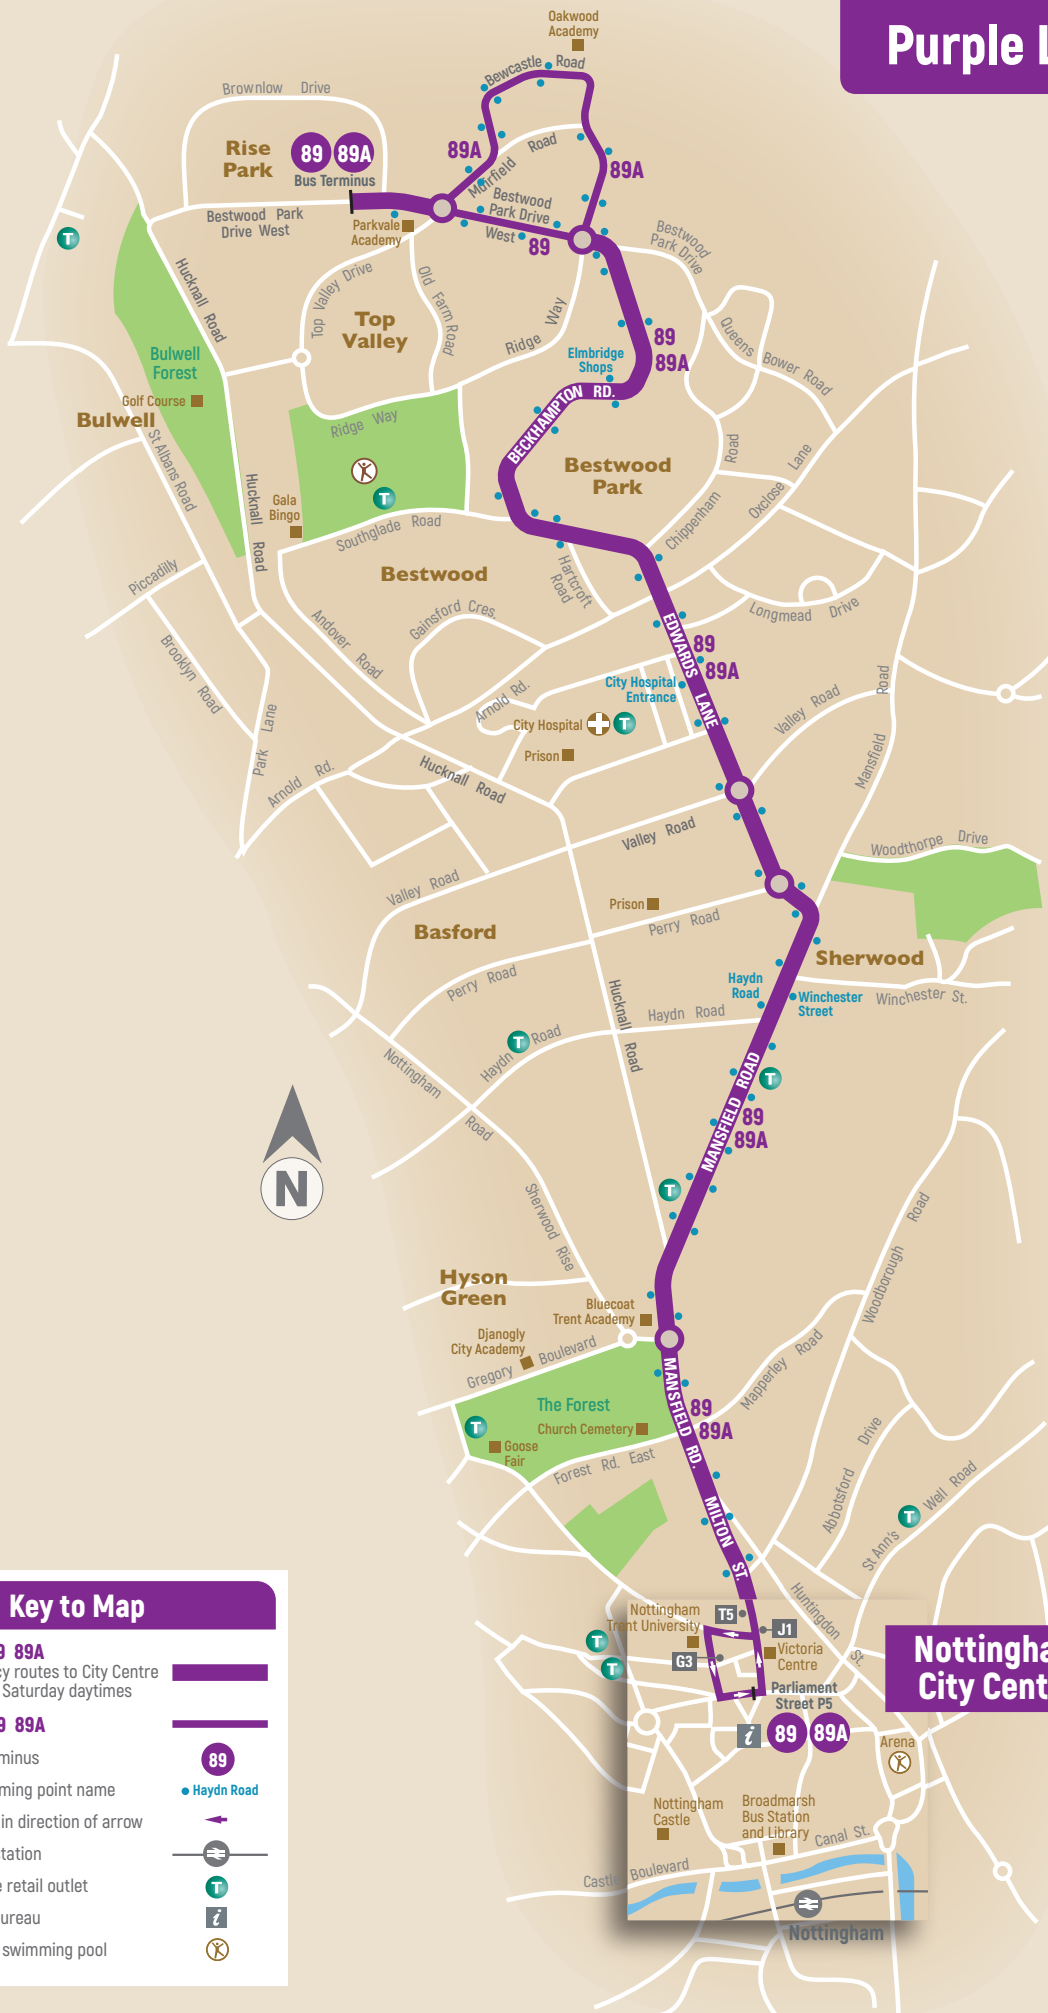

Purple Line 89 89A

Key to Map

Purple Line **89 89A**
High frequency routes to City Centre
on Monday to Saturday daytimes

Purple Line **89 89A**

Bus route terminus

Bus stop or timing point name

Bus operates in direction of arrow

Rail line and station

NCT timetable retail outlet

Information Bureau

Sports hall or swimming pool

89

Haydn Road

T

T

T

T

Nottingham
City Centre