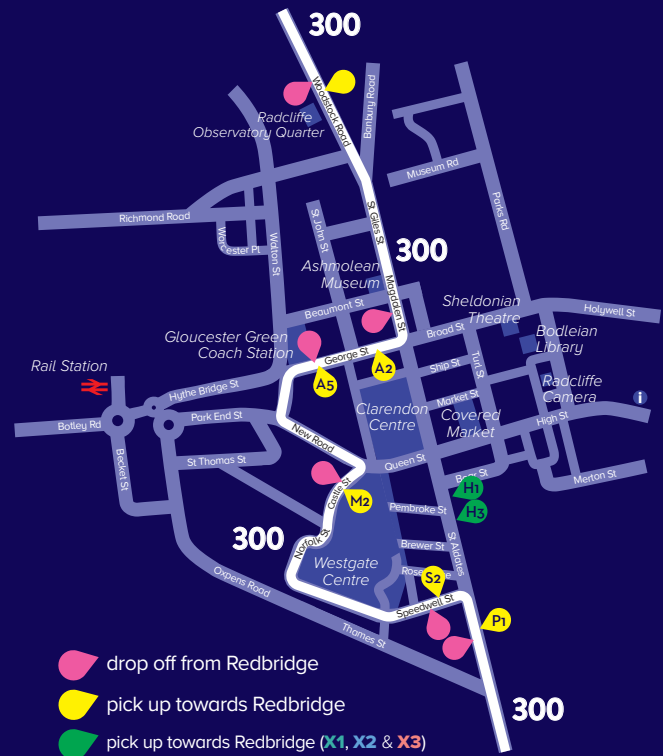

COMBINE SAVE

Buy a combined parking
and bus return ticket from
the Park&Ride site or on
RingGo

£4 for one adult or **£5** for two
and up to 3 children under 16 travel free

REDBRIDGE OX1 4XG

Park here if you're coming from the south or south west of the city, approaching on the A34 from Newbury or A4074 from Reading.

Buses operate from Redbridge to the city on route **300**, with regular departures throughout the day. You'll reach Westgate in about **7** minutes or St Giles in about **17** minutes.

Redbridge Park&Ride is also served by buses on other routes:

X1 to Oxford, Railway Station

X2 to Oxford City Centre, Westgate

X3 to Oxford City, JR Hospital & Barton

Return tickets are valid on all routes between the city and Redbridge Park&Ride. Children under 16 can only travel free on routes X1, X2 and X3 once the last 300 has left.

- drop off from Redbridge
- pick up towards Redbridge
- pick up towards Redbridge (**X1, X2 & X3**)

300 returning to Redbridge

times from **Westgate** stop M2
(or **St Aldates** stop H1 for routes **X2 & X3**, stop H3 for route **X1**)