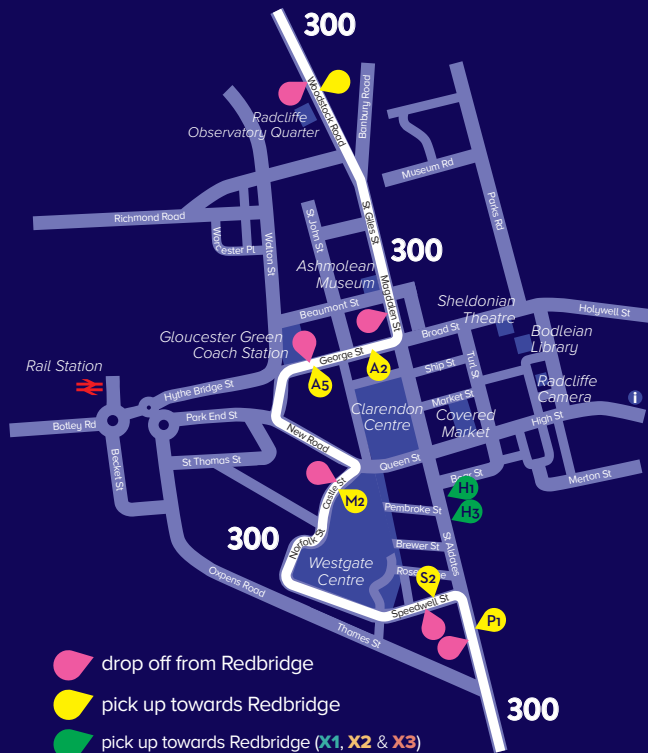

PEAR TREE OX2 8JD

Park here if you're coming from the north or north west of the city, approaching on the A40 from Witney, A44 from Chipping Norton, M40 from Birmingham or A41 from Bicester.

Buses operate from Pear Tree to the city on route **300**, with regular departures throughout the day. You'll reach St Giles (for the Ashmolean Museum) in about **12** minutes or Westgate in about **19** minutes.

Buses operate from Redbridge to the city on route **300**, with regular departures throughout the day. You'll reach Westgate in about **7** minutes or St Giles in about **17** minutes.

Redbridge Park&Ride is also served by buses on other routes:

X1 to Oxford, Railway Station

X2 to Oxford City Centre, Westgate

X3 to Oxford City, JR Hospital & Barton

Return tickets are valid on all routes between the city and Redbridge Park&Ride. Children under 16 can only travel free on routes X1, X2 and X3 once the last 300 has left.

- drop off from Redbridge
- pick up towards Redbridge
- pick up towards Redbridge (**X1, X2 & X3**)

300 returning to Redbridge

times from **Westgate** stop M2
(or **St Aldates** stop H1 for routes **X2 & X3**, stop H3 for route **X1**)