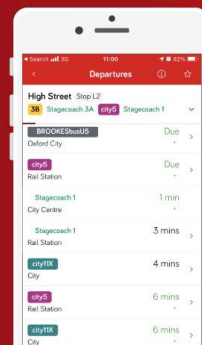

buy tickets on your mobile

www.oxfordbus.co.uk/app