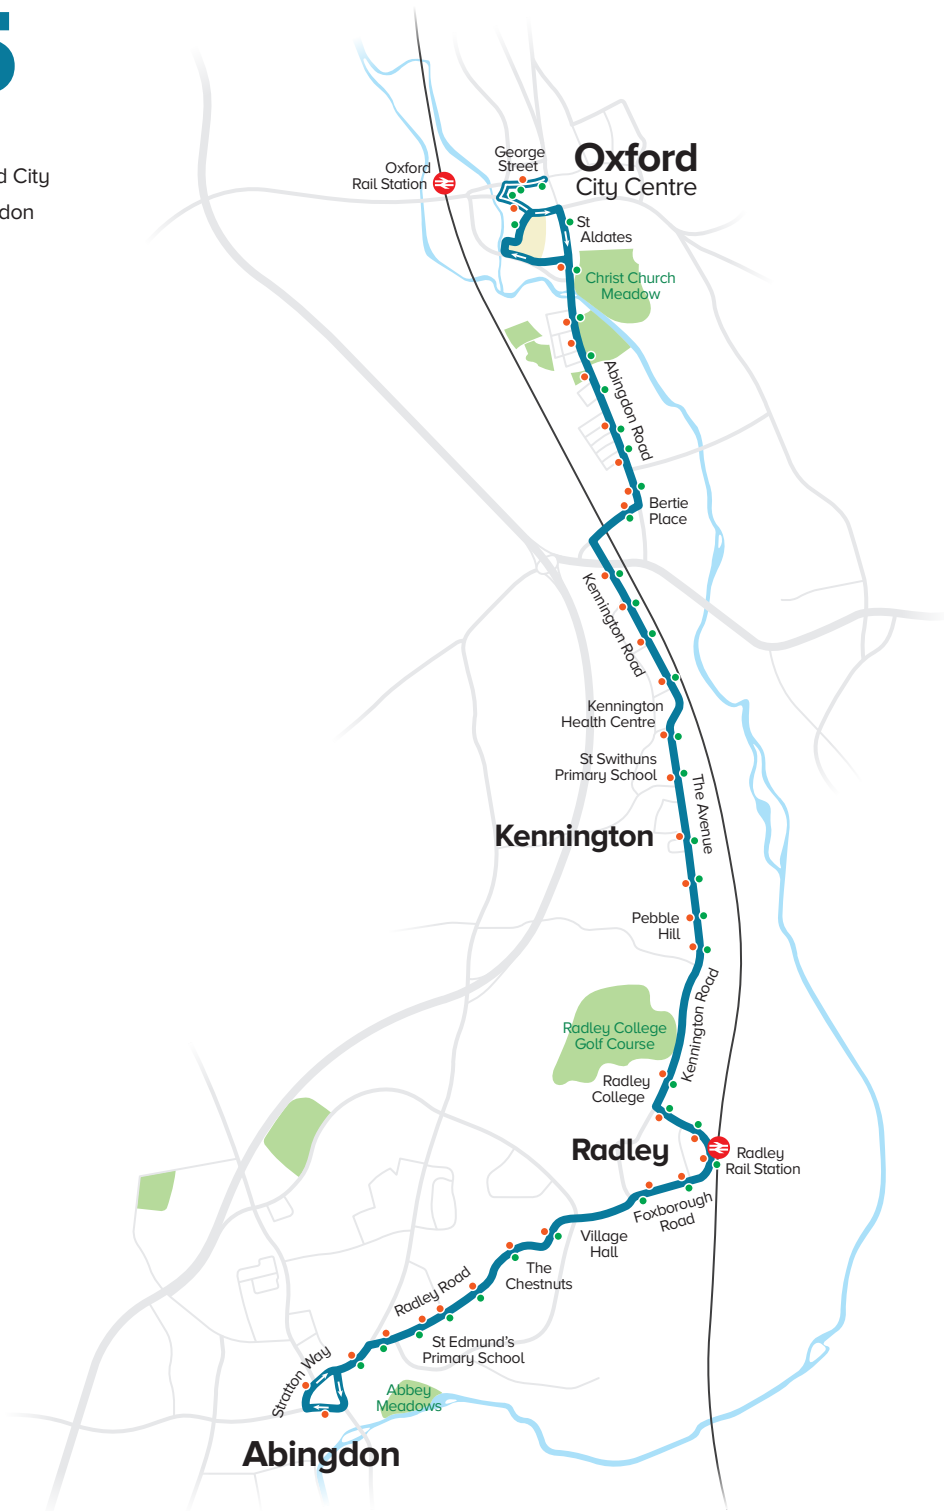

- bus stops towards Oxford City
- bus stops towards Abingdon

Abingdon

Oxford City Centre

Kennington

Radley