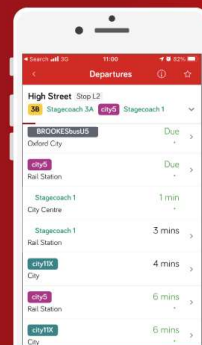

@oxfordbusco

Oxford Bus Company, Cowley House,
Watlington Road, Cowley, Oxford, OX4 6GA

Your convenient way to pay for bus travel using contactless payment!

www.oxfordbus.co.uk/freeflow

buy tickets on your mobile