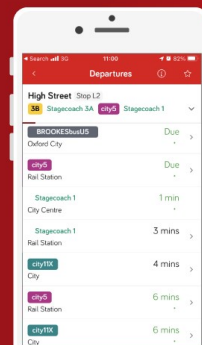

Popular Fares

Service: River Rapids X39/X40

	Adult Single	Adult Return	Child Single	Child Return
Oxford – Nuneham Courtenay	£2.80	£4.20	£1.90	£2.80
Oxford – Benson	£4.00	£6.00	£2.60	£4.00
Oxford - Wallingford	£4.30	£6.50	£2.80	£4.30
Oxford – Woodcote (X40)	£4.50	£6.80	£3.00	£4.50
Oxford - Reading	£5.00	£7.50	£3.30	£5.00
Wallingford - Reading	£4.30	£6.50	£2.80	£4.30
Woodcote – Reading (X40)	£3.50	£5.30	£2.30	£3.50

@oxfordbusco

Oxford Bus Company, Cowley House,
Watlington Road, Cowley, Oxford, OX4 6GA

Your convenient way to pay for bus travel using contactless payment!

www.oxfordbus.co.uk/freeflow

buy tickets on your mobile