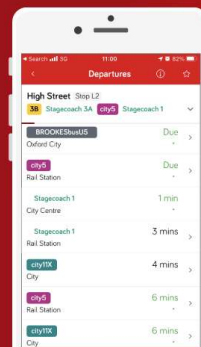

buy tickets on your mobile

www.oxfordbus.co.uk/app