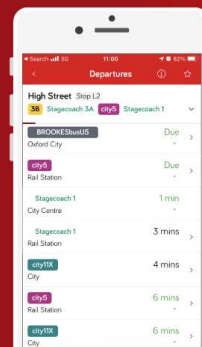

Popular Fares

Service: 136

	Adult Single	Adult Return	Child Single	Child Return
Cholsey - Wallingford	£2.50	£3.80	£1.70	£2.50
Cholsey - Benson	£2.50	£3.80	£1.70	£2.50
Wallingford - Benson	£2.00	£3.00	£1.30	£2.00

/ThamesTravel

@thames_travel

Your convenient way to pay for bus travel using contactless payment!

www.oxfordbus.co.uk/freeflow

buy tickets on your mobile

www.oxfordbus.co.uk/app