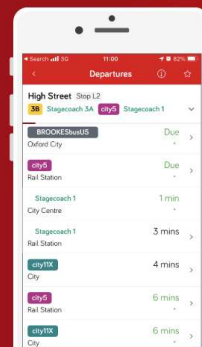

Popular Fares

Service: 67, 67C

	Adult Single	Adult Return	Child Single	Child Return
Wantage - East Challow	£1.20	£1.80	£0.80	£1.20
Wantage – Stanford in the Vale	£2.70	£4.10	£1.10	£2.70
Wantage – Faringdon	£2.70	£4.10	£1.80	£2.70
Standford in the Vale – Faringdon	£2.50	£3.80	£1.70	£2.50

/ThamesTravel

@thames_travel

Your convenient way to pay for bus travel using contactless payment!

www.oxfordbus.co.uk/freeflow

buy tickets on your mobile

www.oxfordbus.co.uk/app