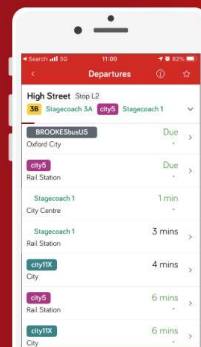

Popular Fares

Service: Connector X36

	Adult Single	Adult Return	Child Single	Child Return
Kingsgrove - Wantage	£1.50	£2.30	£1.00	£1.50
Wantage – Grove	£2.10	£3.20	£1.40	£2.10
Wantage – Milton Park	£3.50	£5.30	£2.30	£3.50
Wantage – Didcot	£3.70	£5.60	£2.50	£3.70
Grove – Milton Park	£3.50	£5.30	£2.30	£3.50
Grove – Didcot	£3.70	£5.60	£2.50	£3.70

office@thames-travel.co.uk

Thames Travel, Collett, Southmead Park
Didcot, OX11 7ET

/ThamesTravel

@thames_travel

Your convenient way to pay for bus travel using contactless payment!

www.oxfordbus.co.uk/freeflow