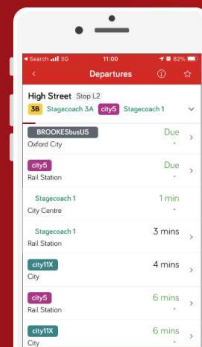

buy tickets on your mobile

www.oxfordbus.co.uk/app